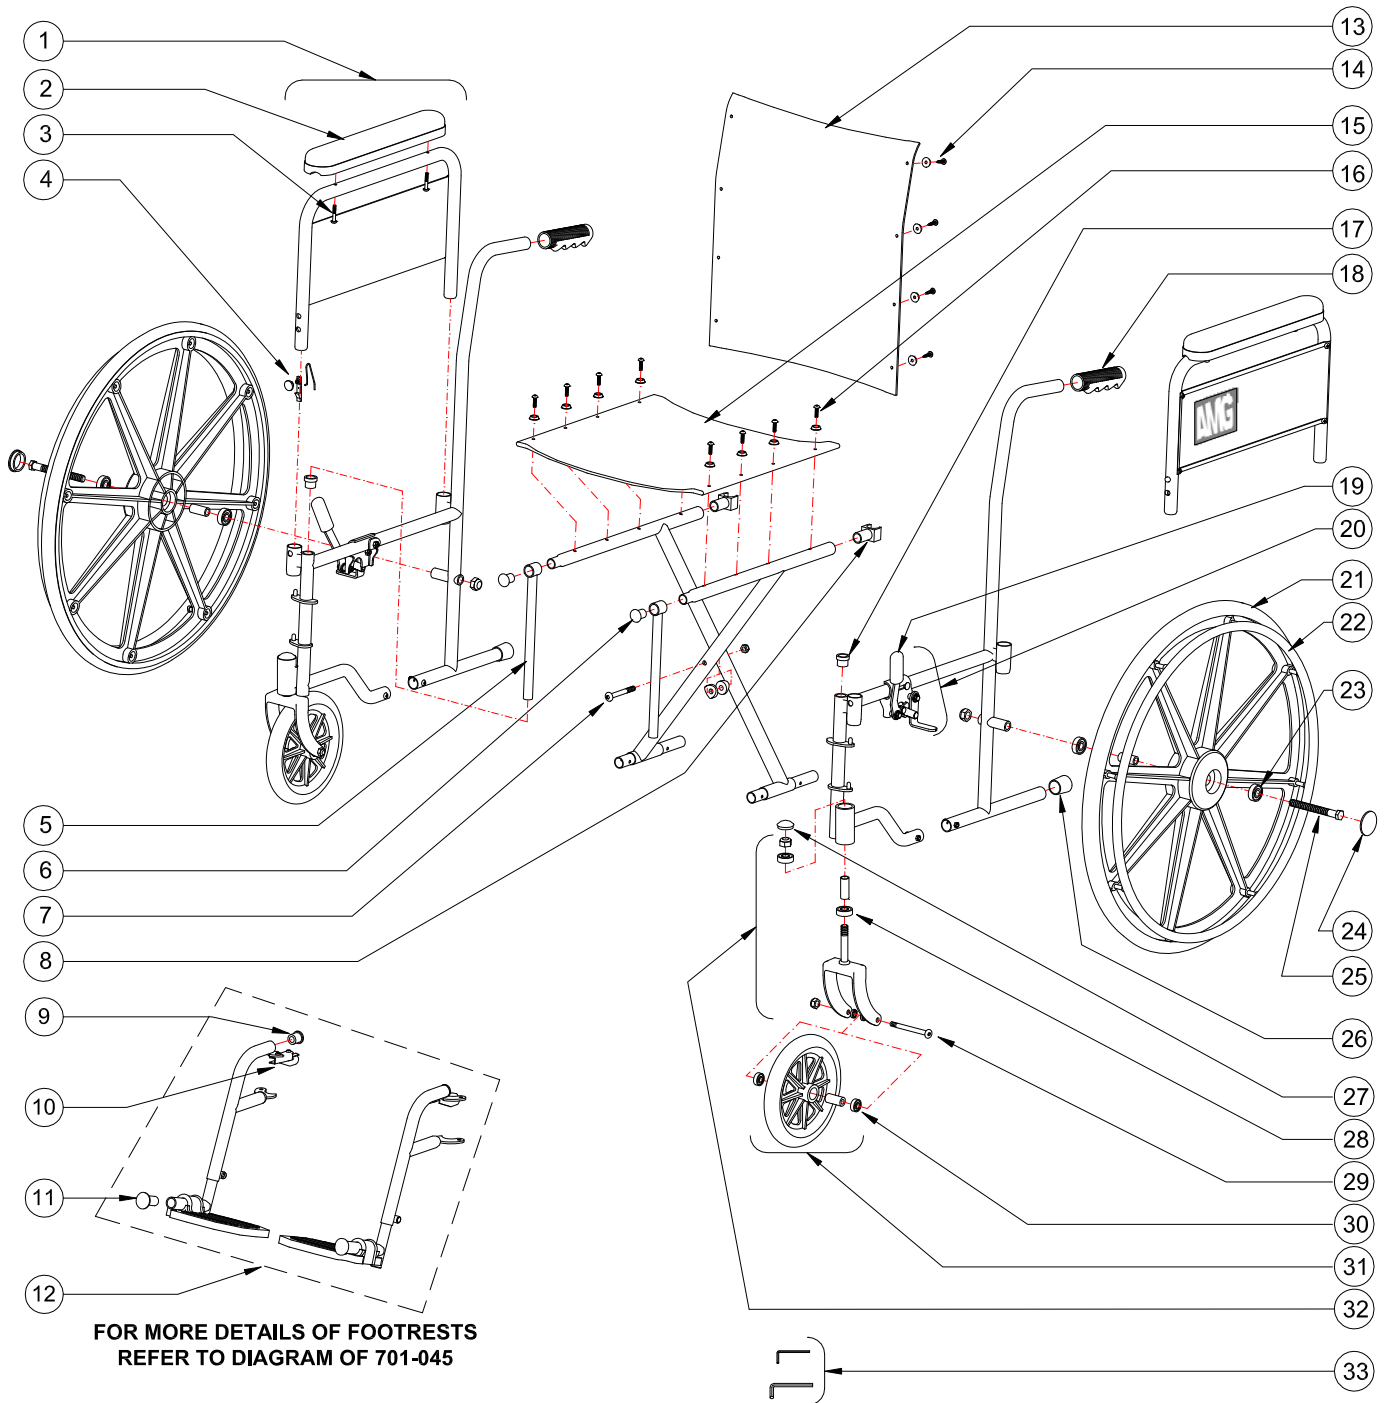

700-622 AMG WHEELCHAIR 18" WIDE DETACHABLE FULL ARMS AND SWING-AWAY FOOTRESTS

700-622
AMG WHEELCHAIR 18" WIDE
DETACHABLE FULL ARMS AND SWING-AWAY FOOTRESTS

Item #	AMG Part #	Description	Qty Per Unit	Sold by	UOM
1.	701-071	Full Armrest, Left (Black Vinyl Arm Pad)	1	1	EA
	701-072	Full Armrest, Right (Black Vinyl Arm Pad)	1	1	EA
2.	A02-462	Full Arm Pad, Black Vinyl	1	1	PR
3.	A02-122	Hex Socket Screw (M5x30mm) – 4 ea/set	1	1	ST
4.	B02-291	Release Mechanism for Arm (Spring, Button & Latch)	2	1	EA
5.	A02-658	Sliding Tube Attachment, Chrome Plated	2	1	EA
6.	A02-425	End Plug for Seat Rail, Black Plastic	2	1	EA
7.	B02-820	Hardware for Crossbar Pivot (Bolt M8x75mm, 2 Curved Washers & Hex Nut)	1	1	ST
8.	A02-475	Rear Seat Guide, Black Plastic	2	1	EA
9.	A02-430	Bumper for Footrest	2	1	EA
10.	B02-341	Release Mechanism for Foot / Legrests (Handle, 2 Bolts, 2 Hex Nuts & Spring), Left & Right	1	1	PR
11.	B02-342	Rubber Footplate Plug with Self-threading Screw	2	1	ST
12.	701-045	Swing-Away Footrests, Left & Right	1	1	PR
13.	701-010	Back Upholstery 18"x18", Black Vinyl, with Hardware (8 Screws & 8 Washers)	1	1	EA
14.	B02-816	Hardware for Back Upholstery (Hex Self-threading Screw and Plastic Washer)	8	1	ST
15.	701-015	Seat Upholstery for 18"x16", Black Vinyl, with Hardware (8 Screws & 8 Washers)	1	1	EA
16.	B02-817	Hardware for Seat Upholstery (Hex Socket Screw M5x18mm & Plastic Washer)	8	1	ST
17.	A02-231	Anti-Rattle Insert, Black Plastic	2	1	EA
18.	A02-405	Hand Grip, Black	1	1	PR
19.	A02-403	Brake Handle Grip, Black	1	1	PR
20.	701-085	Brake Assembly for Detachable Arms W/C, Left	1	1	EA
	701-087	Brake Assembly for Detachable Arms W/C, Right	1	1	EA
21.	701-061	24" Rear Mag Wheel (Solid Tire Wheel with 8 Spokes, Chrome Plated Handrim, 2 Bearings & Bushing)	2	1	EA
22.	701-070	Handrim with Hardware (Chrome Plated Handrim, 16 Washers & 8 Hex Nuts)	2	1	EA
23.	A02-311	6301 Bearing ($\phi 37 \times \phi 12 \times 12$ mm)	4	1	EA
24.	A02-449	Hub Cap, Black	2	1	EA
25.	B02-842	Hardware for 24" Wheel, Detachable Arms W/C (Bolt M12x128mm & Hex Nut)	2	1	ST
26.	A02-429	End Plug for Rear Frame, Black Plastic	2	1	EA
27.	A02-447	Front Fork Cover, Black Plastic	2	1	EA
28.	A02-301	6001 Bearing ($\phi 28 \times \phi 12 \times 8$ mm)	4	1	EA
29.	B02-831	Hardware for Front Wheel, 16" & 18" W/C (Bolt M8x78mm, 2 Spacers & Hex Nut)	2	1	ST
30.	A02-302	608 Bearing ($\phi 22 \times \phi 8 \times 8$ mm)	4	1	EA
31.	B02-131GY	8" Solid Wheel Assembly, Grey (Grey Solid Wheel with 8 Spokes, 2 Bearings & Bushing)	2	1	EA
32.	B02-141	Front Fork for 16" & 18" W/C (Chrome Plated Fork, 2 Bearings, Spacer & Hex Nut)	2	1	EA
33.	A02-702	Tool Package (Allen Key # 4mm & 6mm)	1	1	ST