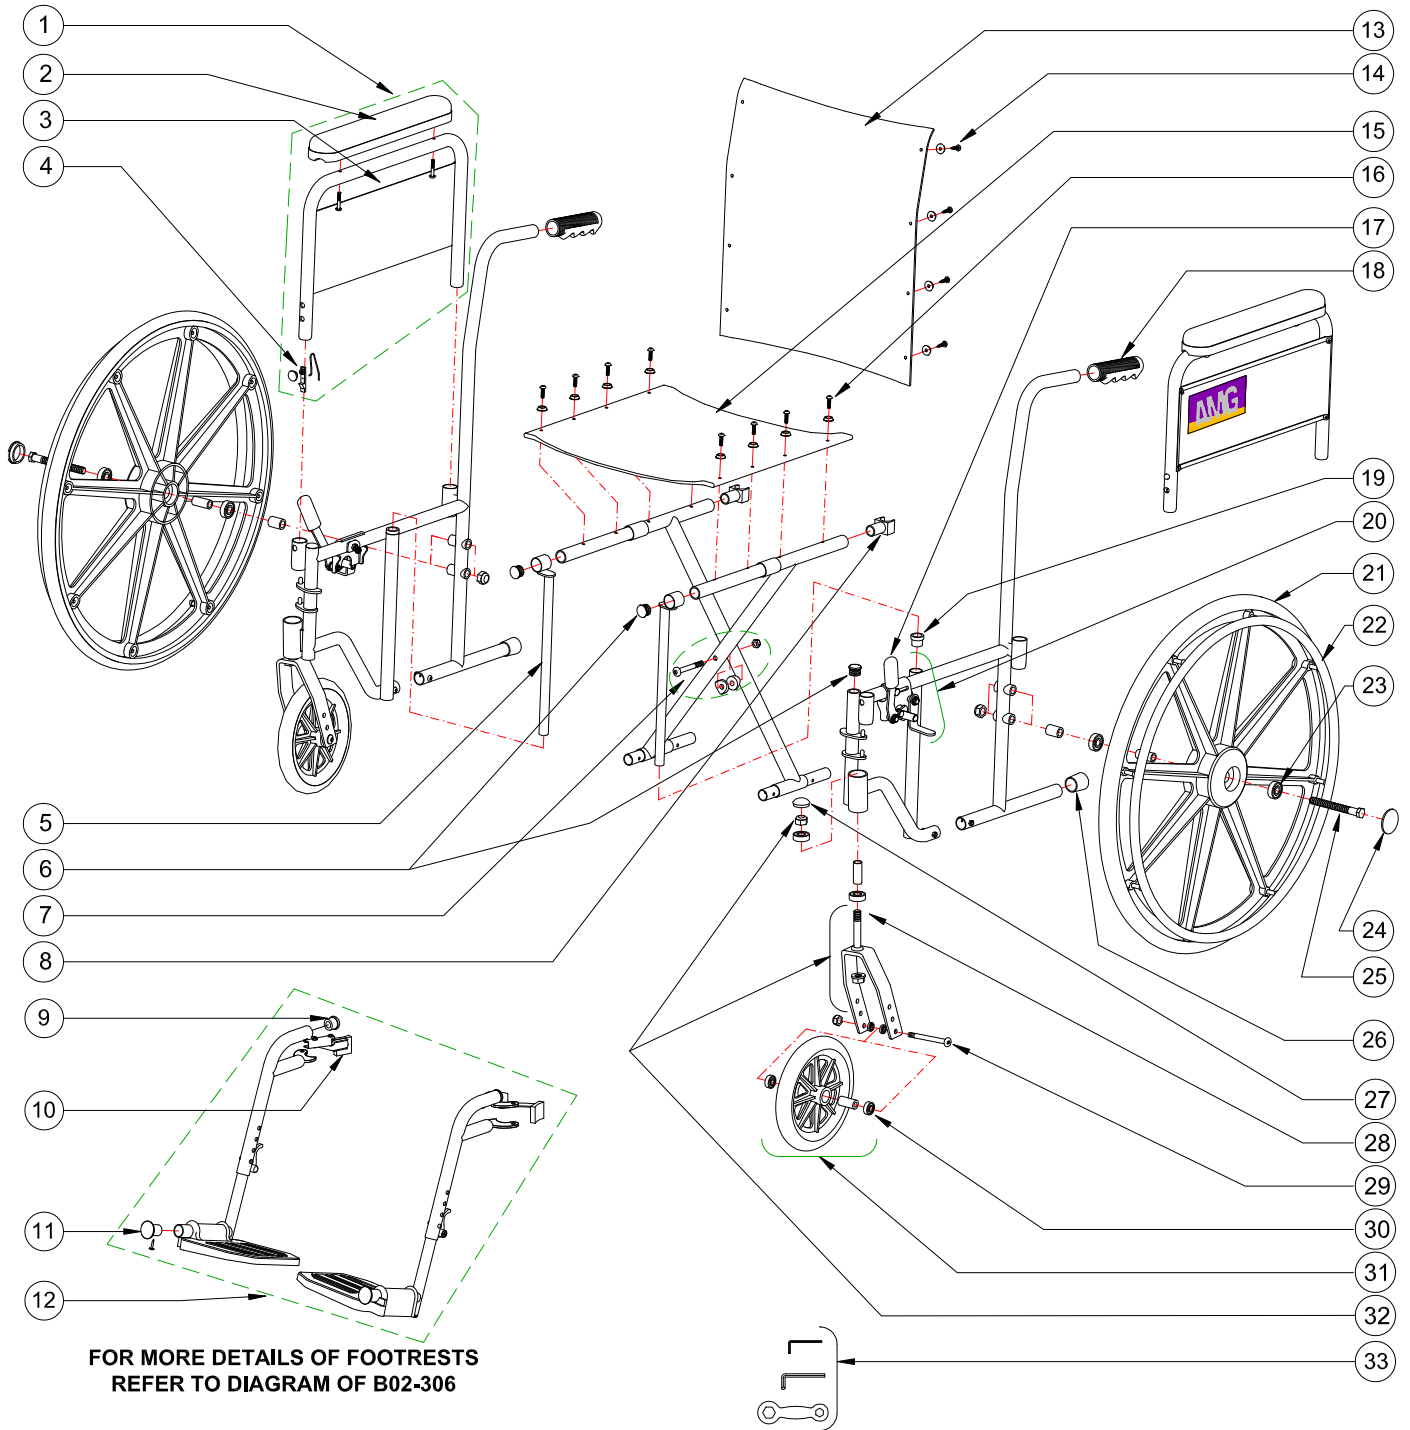

700-622 AMG WHEELCHAIR 18" WIDE DETACHABLE FULL ARMS AND SWING-AWAY FOOTRESTS

700-622
AMG WHEELCHAIR 18" WIDE
DETACHABLE FULL ARMS AND SWING-AWAY FOOTRESTS

Item #	AMG Part #	Description	Qty Per Unit	Sold by	UOM
1.	701-071	Full Armrest, Left (Black Vinyl Arm Pad)	1	1	EA
	701-072	Full Armrest, Right (Black Vinyl Arm Pad)	1	1	EA
2.	A02-462	Full Arm Pad, Black Vinyl	1	1	PR
3.	A02-122	Hex Socket Screw (M5x30mm) – 4 ea/set	1	1	ST
4.	B02-291	Release Mechanism for Arm (Spring, Button & Latch)	2	1	EA
5.	A02-660	Sliding Tube Attachment, Chrome Plated	2	1	EA
6.	A02-425	End Plug for Seat Rail, Black Plastic	2	1	EA
7.	B02-820	Hardware for Crossbar Pivot (Bolt M8x75mm, 2 Curved Washers & Hex Nut)	1	1	ST
8.	A02-475	Rear Seat Guide, Black Plastic	2	1	EA
9.	A02-430	Bumper for Footrest	2	1	EA
10.	B02-340 C	Release Mechanism Assembly (Long Handle, 2 Bolts, 2 Hex Nuts & Spring), Left & Right – Chrome Plated	1	1	PR
11.	B02-342	Rubber Footplate Plug with Self-threading Screw	2	1	ST
12.	B02-306	Swing-Away Footrests, Tool-free Adjustable (Left & Right)	1	1	PR
13.	701-010	Back Upholstery 18"x18", Black Vinyl, with Hardware (8 Screws & 8 Washers)	1	1	EA
14.	B02-816	Hardware for Back Upholstery (Hex Self-threading Screw and Plastic Washer)	8	1	ST
15.	701-015	Seat Upholstery for 18"x16", Black Vinyl, with Hardware (8 Screws & 8 Washers)	1	1	EA
16.	B02-817	Hardware for Seat Upholstery (Hex Socket Screw M5x18mm & Plastic Washer)	8	1	ST
17.	A02-403	Brake Handle Grip, Black	1	1	PR
18.	A02-405	Hand Grip, Black	1	1	PR
19.	A02-231	Anti-Rattle Insert, Black Plastic	2	1	EA
20.	701-085	Brake Assembly for Detachable Arms W/C, Left	1	1	EA
	701-087	Brake Assembly for Detachable Arms W/C, Right	1	1	EA
21.	701-061	24" Rear Mag Wheel (Grey Solid Tire Wheel with 8 Spokes, Chrome Plated Handrim, 2 Bearings & Bushing)	2	1	EA
22.	701-070	Handrim with Hardware (Chrome Plated Handrim, 16 Washers & 8 Hex Nuts)	2	1	EA
23.	A02-311	6301 Bearing ($\phi 37 \times \phi 12 \times 12$ mm)	4	1	EA
24.	A02-449	Hub Cap, Black	2	1	EA
25.	B02-846	Hardware for 24" Wheel, Detachable Arms W/C (Bolt M12x132mm, Spacer & Hex Nut)	2	1	ST
26.	A02-429	End Plug for Rear Frame, Black Plastic	2	1	EA
27.	A02-447	Front Fork Cover, Black Plastic	2	1	EA
28.	A02-301	6001 Bearing ($\phi 28 \times \phi 12 \times 8$ mm)	4	1	EA
29.	B02-831	Hardware for 8" Front Wheel (Bolt M8x78mm, 2 Spacers & Hex Nut)	2	1	ST
30.	A02-302	608 Bearing ($\phi 22 \times \phi 8 \times 8$ mm)	4	1	EA
31.	B02-131GY	8" Solid Wheel Assembly, Grey (Grey Solid Wheel with 8 Spokes, 2 Bearings & Bushing)	2	1	EA
32.	B02-143	Aluminum Fork for 8" Caster, Anodized Black (Fork, Stem, Hex Nut & Flange Nut)	2	1	EA
33.	A02-703	Tool Package (Allen Key # 4 mm & 6mm & Wrench for 13mm & 19mm)	1	1	ST