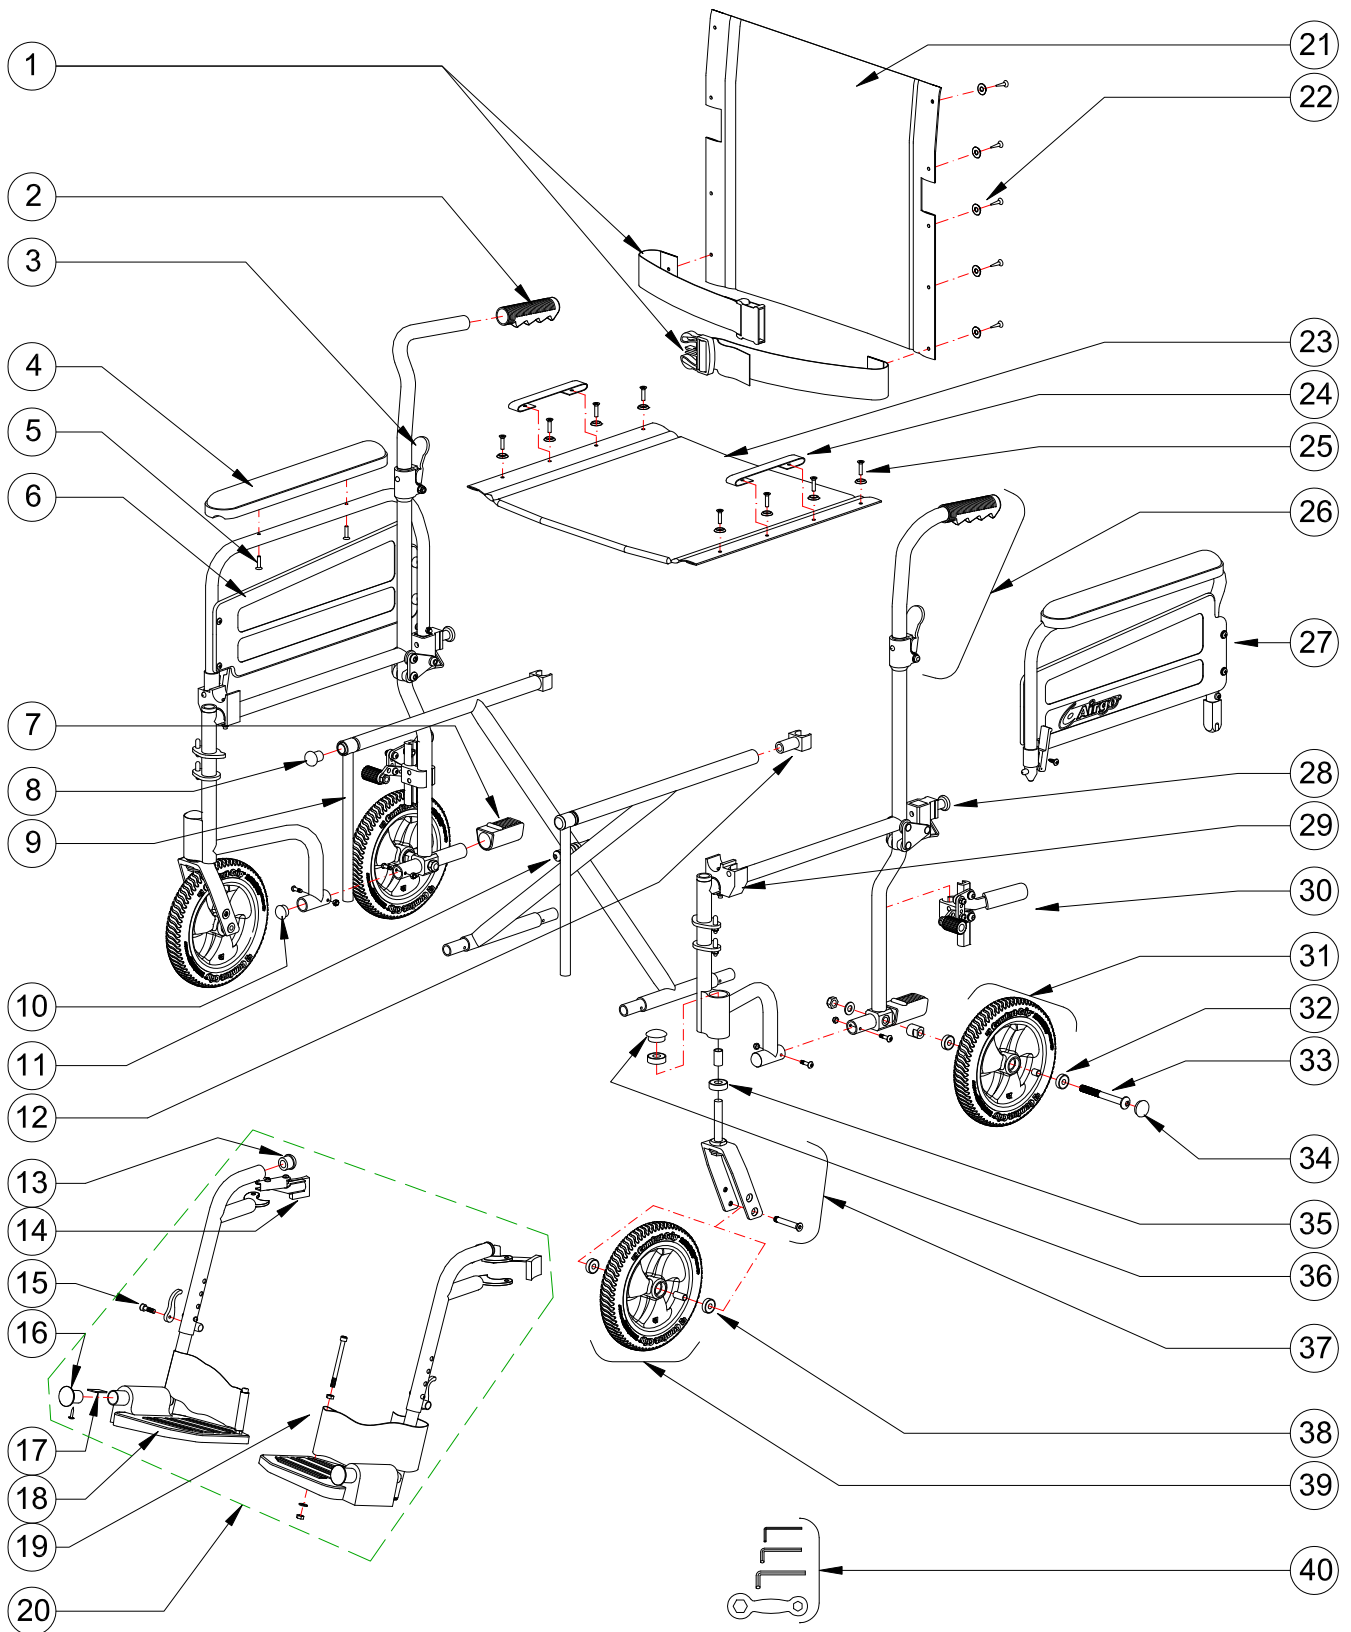

700-841 AIRGO LIGHT WEIGHT TRANSPORT CHAIR 17" WIDE, BLACK

700-841
AIRGO LIGHT WEIGHT TRANSPORT CHAIR 17" WIDE, BLACK

Item #	AMG Part #	Item Description	Qty Per Unit	Sold by	UOM
1.	700-864	Safety Belt for Transport Chair	1	1	EA
2.	A02-405	Hand Grip, Black	1	1	PR
3.	A02-411	Release Lever to Fold Handle, Black	2	1	EA
4.	A02-461	Full Arm Pad, Black Nylon	1	1	PR
5.	A02-122	Hex Socket Screw (M5x30mm) – 4 ea/set	1	1	ST
6.	B02-282	Full Panel, Black Composite, & Hardware (4 Self-Threading Screws) L&R	1	1	PR
7.	A02-421	Step Tube Plug, Black	2	1	EA
8.	A02-425	End Plug for Seat Rail, Black Plastic	2	1	EA
9.	A02-658	Sliding Tube Attachment, Chrome Plated	2	1	EA
10.	A02-422	Plug for Frame, Black	2	1	EA
11.	B02-823	Hardware for Crossbar Pivot (Hex Bolt M8x75, Spring, Spring Sleeve & Hex Nut)	1	1	ST
12.	A02-475	Rear Seat Guide, Black Plastic	2	1	EA
13.	A02-430	Bumper for Footrest, Black Rubber	2	1	EA
14.	B02-340	Release Handle Mechanism Assembly (Long Handle, 2 Hex Bolts, 2 Hex Nuts & Spring), Left & Right	1	1	PR
15.	B02-492	Tightening Lever for Footrest (Lever & Hex Socket Bolt M6x18mm)	2	1	ST
16.	B02-344	Footplate Plug with Self-threading Screw	2	1	ST
17.	A02-261	Footplate Leaf Spring, Stainless Steel	2	1	EA
18.	A02-458	Footplate, Composite	2	1	EA
19.	B02-491	Heel Loop with Hardware (Heel Loop, Hex Socket Bolt M6x70mm, Nut, Flat Washer & Lock Nut)	2	1	ST
20.	B02-302	Swing-Away Footrests, Tool-Free Height Adjustable (Aluminum Frame with Composite Footplate & Heel Loops), Left & Right	1	1	PR
21.	B02-458	Back Upholstery 17"x17", Black Nylon, with Hardware (10 Self-threading Screws & 10 Washers)	1	1	EA
22.	B02-814	Hardware for Back Upholstery (Socket Self-threading Screw & Washer)	10	1	ST
23.	B02-408	Seat Upholstery 17"x16", Black Nylon, with Hardware (8 Hex Screws & 8 Washers)	1	1	EA
24.	A02-476	Seat Strap	1	1	PR
25.	B02-819	Hardware for Seat Upholstery (Hex Socket Screw M5x18mm & Washer)	8	1	ST
26.	B02-297	Aluminum Handle with Quick Folding Mechanism (Aluminum Handle, Handle Grip & Folding Mechanism Assembly)	2	1	EA
27.	B02-255	Flip-Back, Fixed Height, Detachable Full Armrest, Left&Right	1	1	PR
28.	B02-293	Armrest Detaching Mechanism & Pivoting Socket (Black Knob, Spring, Lock Pin & Pivot Socket)	2	1	ST
29.	B02-073	Seat-Arm Saddle, Black Plastic, with Hardware (Socket Bolt M5x35mm, Saddle Washer & Hex Nut) L&R	1	1	PR
30.	B02-211	Wheel Lock Assembly for Airgo Transport Chair, Left & Right	1	1	PR
31.	B02-137	8" AMG Rear Wheel (AMG Design Black PU Tire 8"x1.25" with Full Hub, 2 Bearings & Bushing)	2	1	EA
32.	A02-304	608 Bearing (ø23xø9.5x9mm)	4	1	EA
33.	B02-836	Hardware for 8" Rear Wheel for Airgo T/C (Hex Socket Bolt M3/8"x100mm, 2 Simms, Washer & Hex Nut)	2	1	ST
34.	A02-448	Hub Cap, Black, for 8" Rear Wheel	2	1	EA
35.	A02-301	608 Bearing (ø22xø12x8mm)	4	1	EA