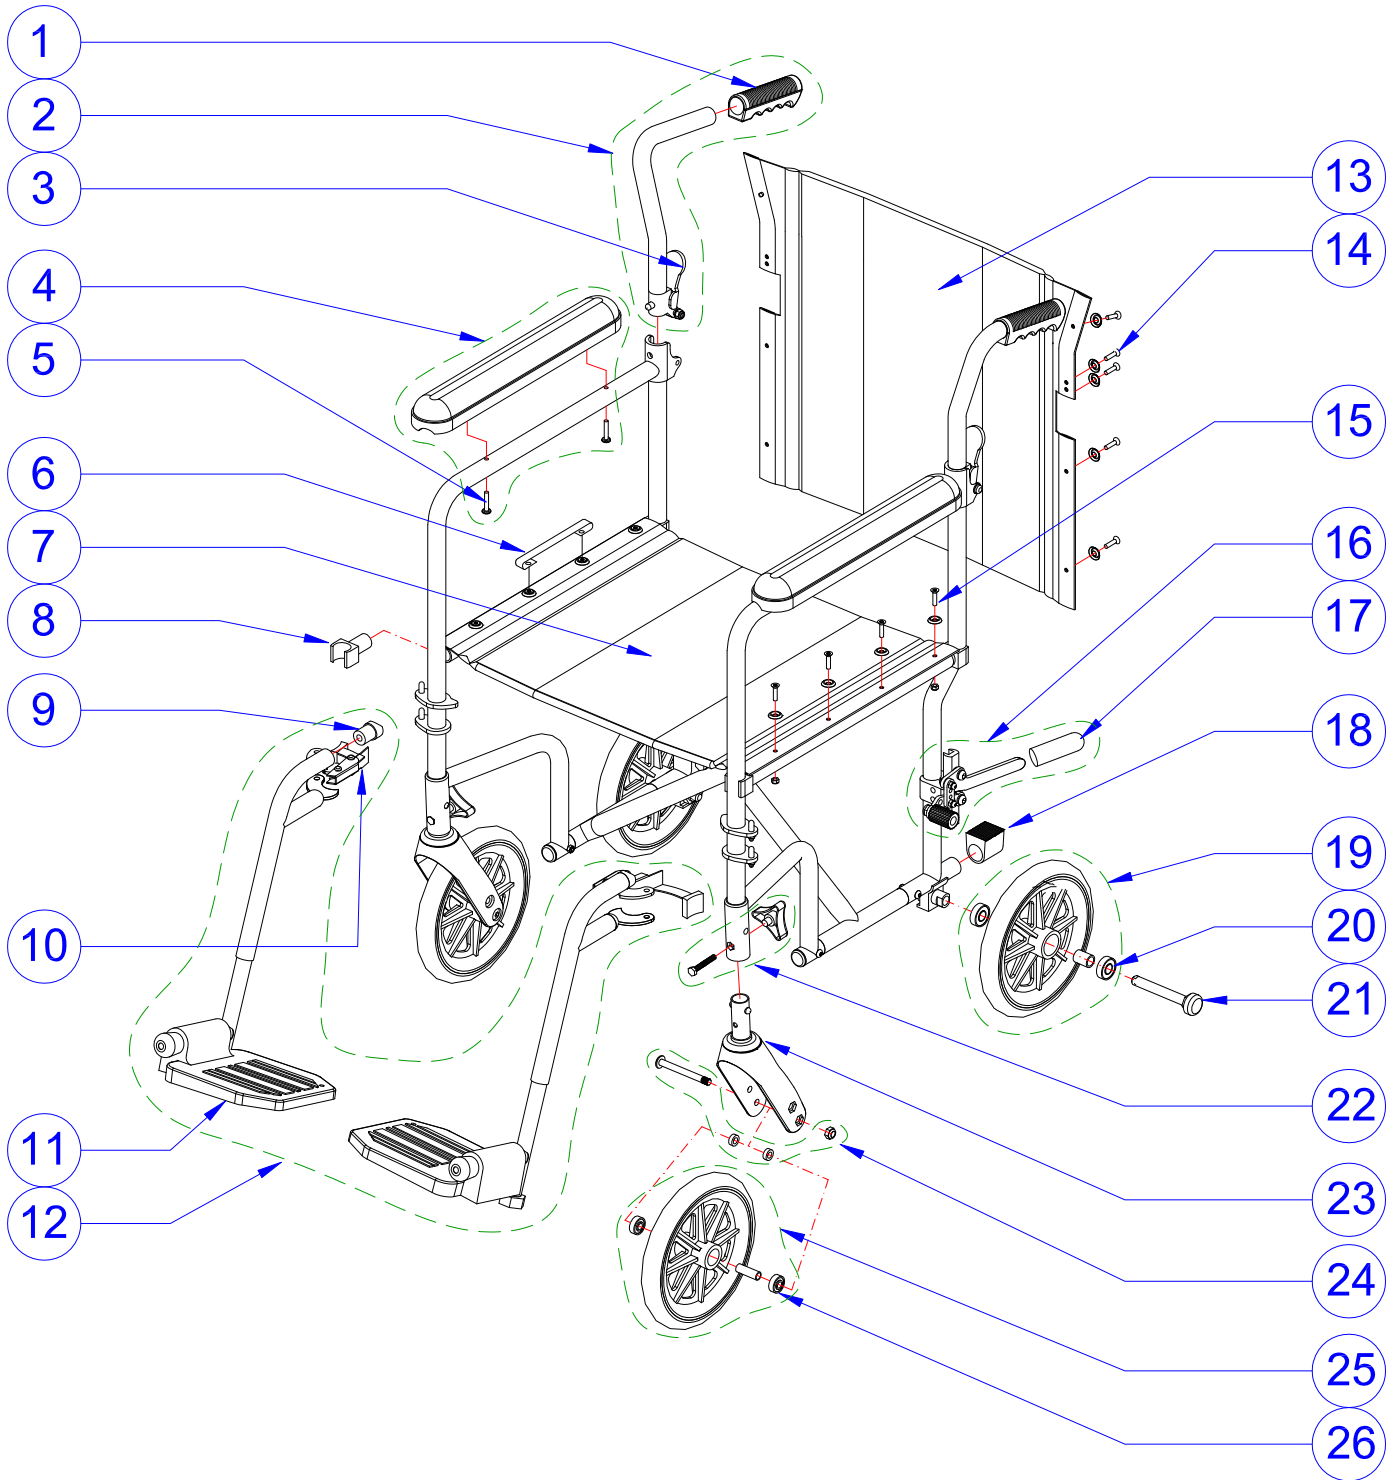

# 700-844 AIRGO ULTRA-LIGHT WEIGHT TRANSPORT CHAIR 19" WIDE

**700-844**  
**AIRGO ULTRA-LIGHT WEIGHT TRANSPORT CHAIR 19" WIDE**

Item #	AMG Part #	Item Description	Qty Per Unit	Sold by	UOM
1.	<b>A07-401</b>	Hand Grip, Black (2 ea/set)	1	1	ST
2.	<b>B07-301L</b>	Folding Black Handle, Left (Left Black, Handle Bar, Hand Grip & Folding Mechanism)	1	1	EA
	<b>B07-301R</b>	Folding Black Handle, Right (Right Black Handle Bar, Hand Grip & Folding Mechanism)	1	1	EA
3.	<b>A07-421</b>	Release Lever to Fold Handle, Black (2 ea/set)	1	1	ST
4.	<b>B07-251</b>	Full Armrest, Black Nylon with Hardware (2 Arm Pads 360x57mm, 4 Round Philips Screws M5x25mm)	1	1	ST
5.	<b>B07-821</b>	Hardware for Armrest (4 Round Philips Screws M5x25mm)	1	1	ST
6.	<b>A07-601</b>	Seat Strap, Black Nylon (2 ea /set)	1	1	ST
7.	<b>B07-421</b>	Seat Upholstery 19"x15.5", Black Nylon, with Hardware (2 Supporting Plates 13x360mm, 4 Round Philips Screws M5x32mm, 4 Hex Locknuts M5, 4 Philips Self-threading Screws M5x17mm & 8 Black Saddle Washers)	1	1	EA
8.	<b>A07-411</b>	Seat Guide, Black (4 ea/set)	1	1	ST
9.	<b>A07-431</b>	Bumper for Footrest, Black (2 ea/set)	1	1	ST
10.	<b>B07-391</b>	Release Handle Mechanism with Hardware, left and right (2 Long Handle L+R, 4 Philips Bolts: 2 M5x20mm + 2 M5x25mm, 2 Hex Locknuts M5, 6 Spacers: 2 long, 2 short and 2 special, and 2 Springs)	1	1	PR
11.	<b>A07-451</b>	Foot Plate, Black (2 ea/set)	1	1	ST
12.	<b>B07-351</b>	Detachable Swing-Away Footrests, Left & Right	1	1	PR
13.	<b>B07-401</b>	Back Upholstery 19"x16", Black Nylon, with Hardware (2 Supporting Plates 13x195mm, 10 Self-threading Screws M5x17mm & 10 Black Saddle Washers)	1	1	EA
14.	<b>B07-801</b>	Hardware for Back Upholstery (10 Philips Self-threading Screw M5x17mm & 10 Black Saddle Washer)	1	1	ST
15.	<b>B07-811</b>	Hardware for Seat Upholstery (4 Round Philips Screws M5x32mm, 4 Locknuts M5, 4 Philips Self-threading Screws M5x17mm & 8 Black Saddle Washers)	1	1	ST
16.	<b>B07-201</b>	Wheel Lock Assembly for Airgo Transport Chair, Left & Right	1	1	PR
17.	<b>A07-402</b>	Wheel Lock Grip, Black	1	1	ST
18.	<b>A07-435</b>	Plug for Rear Frame, Black	1	1	ST
19.	<b>B07-126</b>	8" (20.3 cm) Solid Rear Wheel Assembly, Black (Black Tire Wheel with 8 Spokes, 2 Bearings 6001Z & Bushing)	2	1	EA
20.	<b>A07-301</b>	6001Z Bearing (28 diameter x 12 diameter x 8 mm)	4	1	EA
21.	<b>B07-861</b>	Quick-Release Bolt System for Wheel	2	1	EA
22.	<b>B07-831</b>	Front Fork Secure Knob (Triangular Knob, Hex Bolt M6x35mm & Curved Washer)	2	1	ST
23.	<b>B07-151</b>	Front Fork Assembly (Plastic Fork with 2 Holes, 2 Bearings 6001, Bushing, Locknut M12, Plastic Cover, Stem M12, Push-Buttons)	2	1	EA
24.	<b>B07-851</b>	Hardware for 8" Front Wheel (Hex Socket Bolt M8x78mm, 2 Spacers & 1 Hex Locknut M8)	2	1	ST
25.	<b>B07-101</b>	8" Solid Front Wheel Assembly, Black (Black Tire Wheel with 8 Spokes, 2 Bearings 608 & Bushing)	2	1	EA
26.	<b>A07-305</b>	608 Bearing (22 mm diameter x 8 mm diameter x 8 mm)	4	1	EA