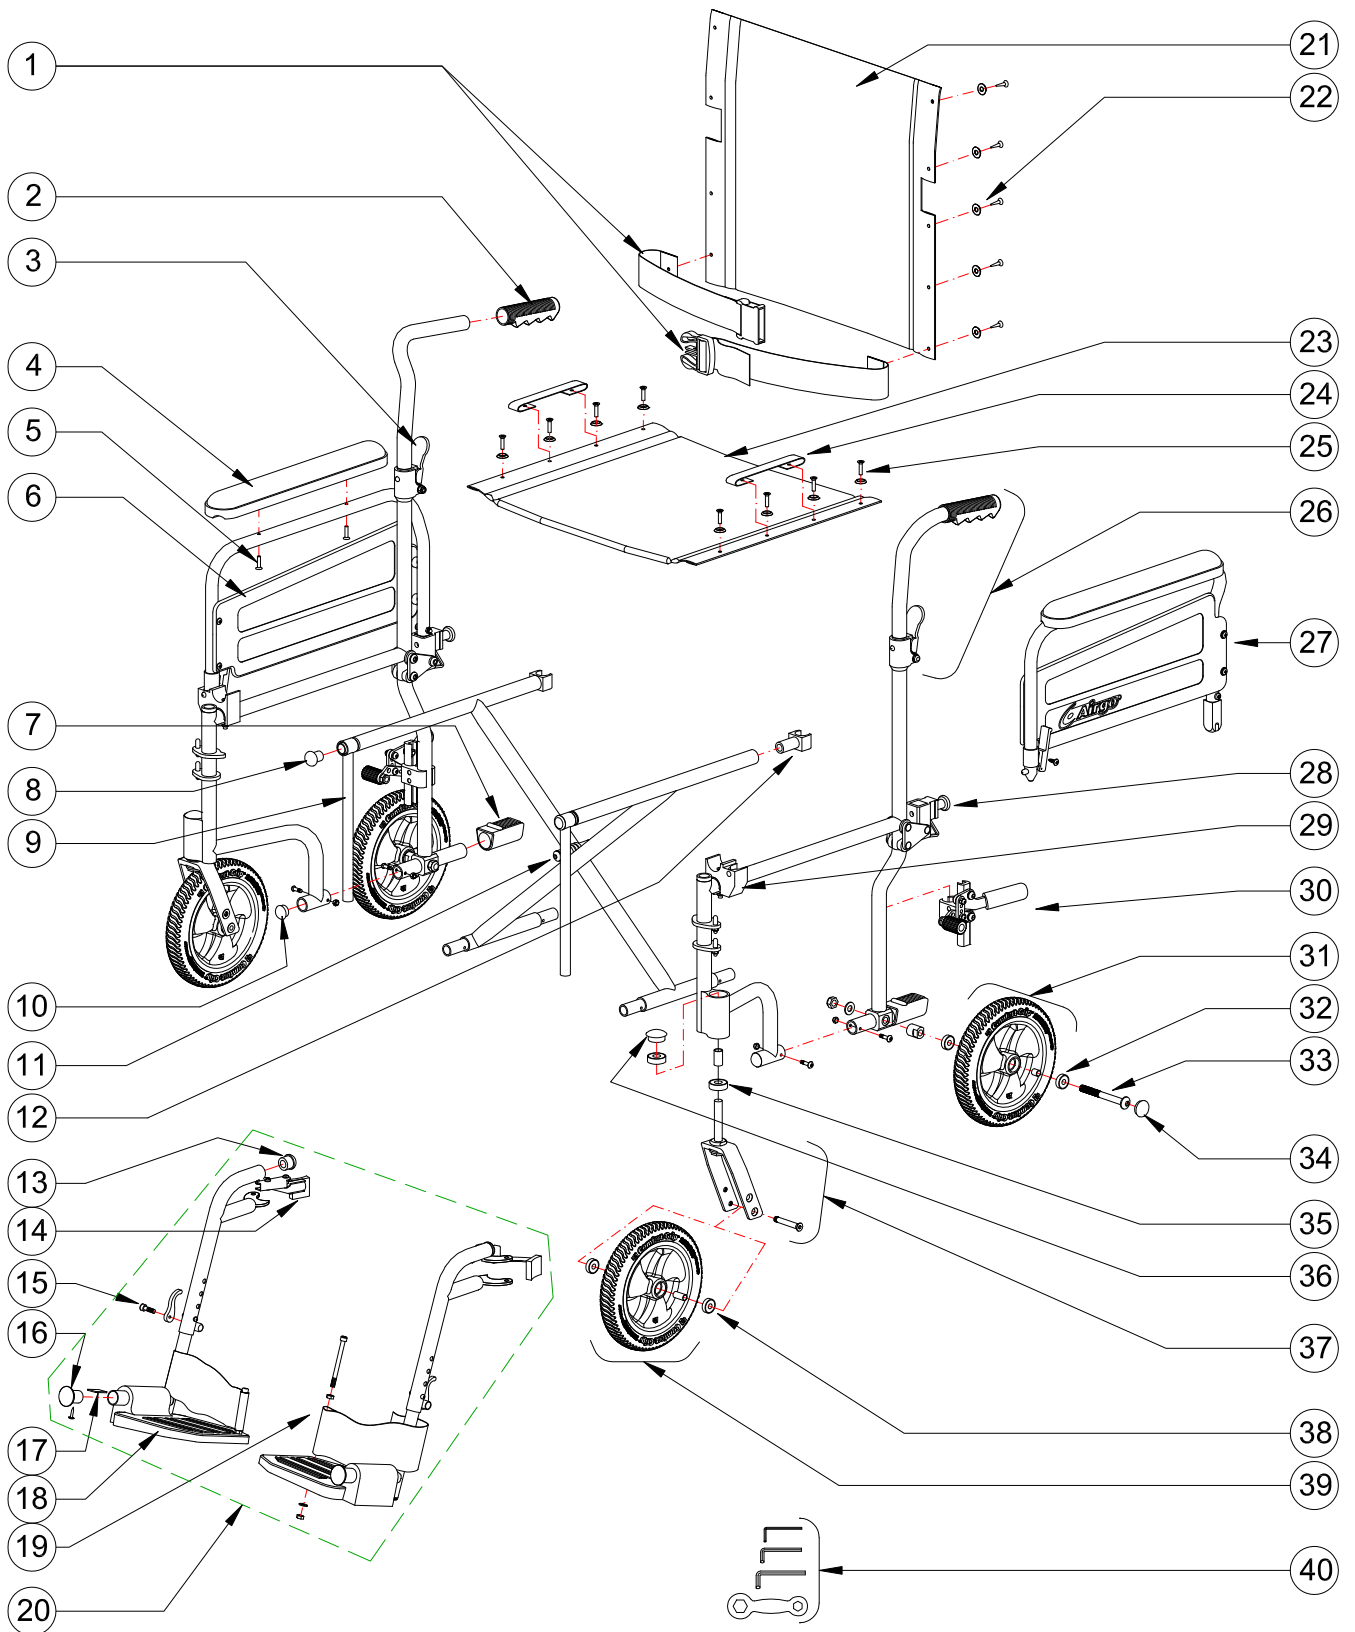

700-846 AIRGO LIGHT WEIGHT TRANSPORT CHAIR 19" WIDE, BLACK

700-846
AIRGO LIGHT WEIGHT TRANSPORT CHAIR 19" WIDE, BLACK

Item #	AMG Part #	Item Description	Qty Per Unit	Sold by	UOM
1.	700-864	Safety Belt for Transport Chair	1	1	EA
2.	A02-405	Hand Grip, Black	1	1	PR
3.	A02-411	Release Lever to Fold Handle, Black	2	1	EA
4.	A02-461N	Full Arm Pad, Black Nylon	1	1	PR
5.	A02-122	Hex Socket Screw (M5x30mm) – 4 ea/set	1	1	ST
6.	B02-282	Full Panel, Black Composite, & Hardware (4 Self-Threading Screws) L&R	1	1	PR
7.	A02-421	Step Tube Plug, Black	2	1	EA
8.	A02-425	End Plug for Seat Rail, Black Plastic	2	1	EA
9.	A02-658	Sliding Tube Attachment, Chrome Plated	2	1	EA
10.	A02-422	Plug for Frame, Black	2	1	EA
11.	B02-823	Hardware for Crossbar Pivot (Hex Bolt M8x75, Spring, Spring Sleeve & Hex Nut)	1	1	ST
12.	A02-485	Rear Seat Guide, Black Plastic	2	1	EA
13.	A02-430	Bumper for Footrest, Black Rubber	2	1	EA
14.	B02-340B	Release Handle Mechanism Assembly (Long Handle, 2 Hex Bolts, 2 Hex Nuts & Spring), Left & Right, black	1	1	PR
15.	B02-492	Tightening Lever for Footrest (Lever & Hex Socket Bolt M6x18mm)	2	1	ST
16.	B02-344	Footplate Plug with Self-threading Screw	2	1	ST
17.	A02-261	Footplate Leaf Spring, Stainless Steel	2	1	EA
18.	A02-458	Footplate, Composite	2	1	EA
19.	B02-491	Heel Loop with Hardware (Heel Loop, Hex Socket Bolt M6x70mm, Nut, Flat Washer & Lock Nut)	2	1	ST
20.	B02-302	Swing-Away Footrests, Tool-Free Height Adjustable (Aluminum Frame with Composite Footplate & Heel Loops), Left & Right	1	1	PR
21.	B02-463	Back Upholstery 19"x17", Black Nylon, with Hardware (10 Self-threading Screws & 10 Washers)	1	1	EA
22.	B02-814	Hardware for Back Upholstery (Socket Self-threading Screw & Washer)	10	1	ST
23.	B02-413	Seat Upholstery 19"x16", Black Nylon, with Hardware (8 Hex Screws & 8 Washers)	1	1	EA
24.	A02-476	Seat Strap	1	1	PR
25.	B02-819	Hardware for Seat Upholstery (Hex Socket Screw M5x18mm & Washer)	8	1	ST
26.	B02-297	Aluminum Handle with Quick Folding Mechanism (Aluminum Handle, Handle Grip & Folding Mechanism Assembly)	1	1	PR
27.	B02-255	Flip-Back, Fixed Height, Detachable Full Armrest, Left&Right	1	1	PR
28.	B02-293	Armrest Detaching Mechanism & Pivoting Socket (Black Knob, Spring, Lock Pin & Pivot Socket)	2	1	ST
29.	B02-073	Seat-Arm Saddle, Black Plastic, with Hardware (Socket Bolt M5x35mm, Saddle Washer & Hex Nut) L&R	1	1	PR
30.	B02-211	Wheel Lock Assembly for Airgo Transport Chair, Left & Right	1	1	PR
31.	B02-137	8" AMG Rear Wheel (AMG Design Black PU Tire 8"x1.25" with Full Hub, 2 Bearings & Bushing)	2	1	EA
32.	A02-304	608 Bearing (ø23xø9.5x9mm)	4	1	EA
33.	B02-836	Hardware for 8" Rear Wheel for Airgo T/C (Hex Socket Bolt M3/8"x100mm, 2 Simms, Washer & Hex Nut)	2	1	ST
34.	A02-448	Hub Cap, Black, for 8" Rear Wheel	2	1	EA
35.	A02-301	608 Bearing (ø22xø12x8mm)	4	1	EA