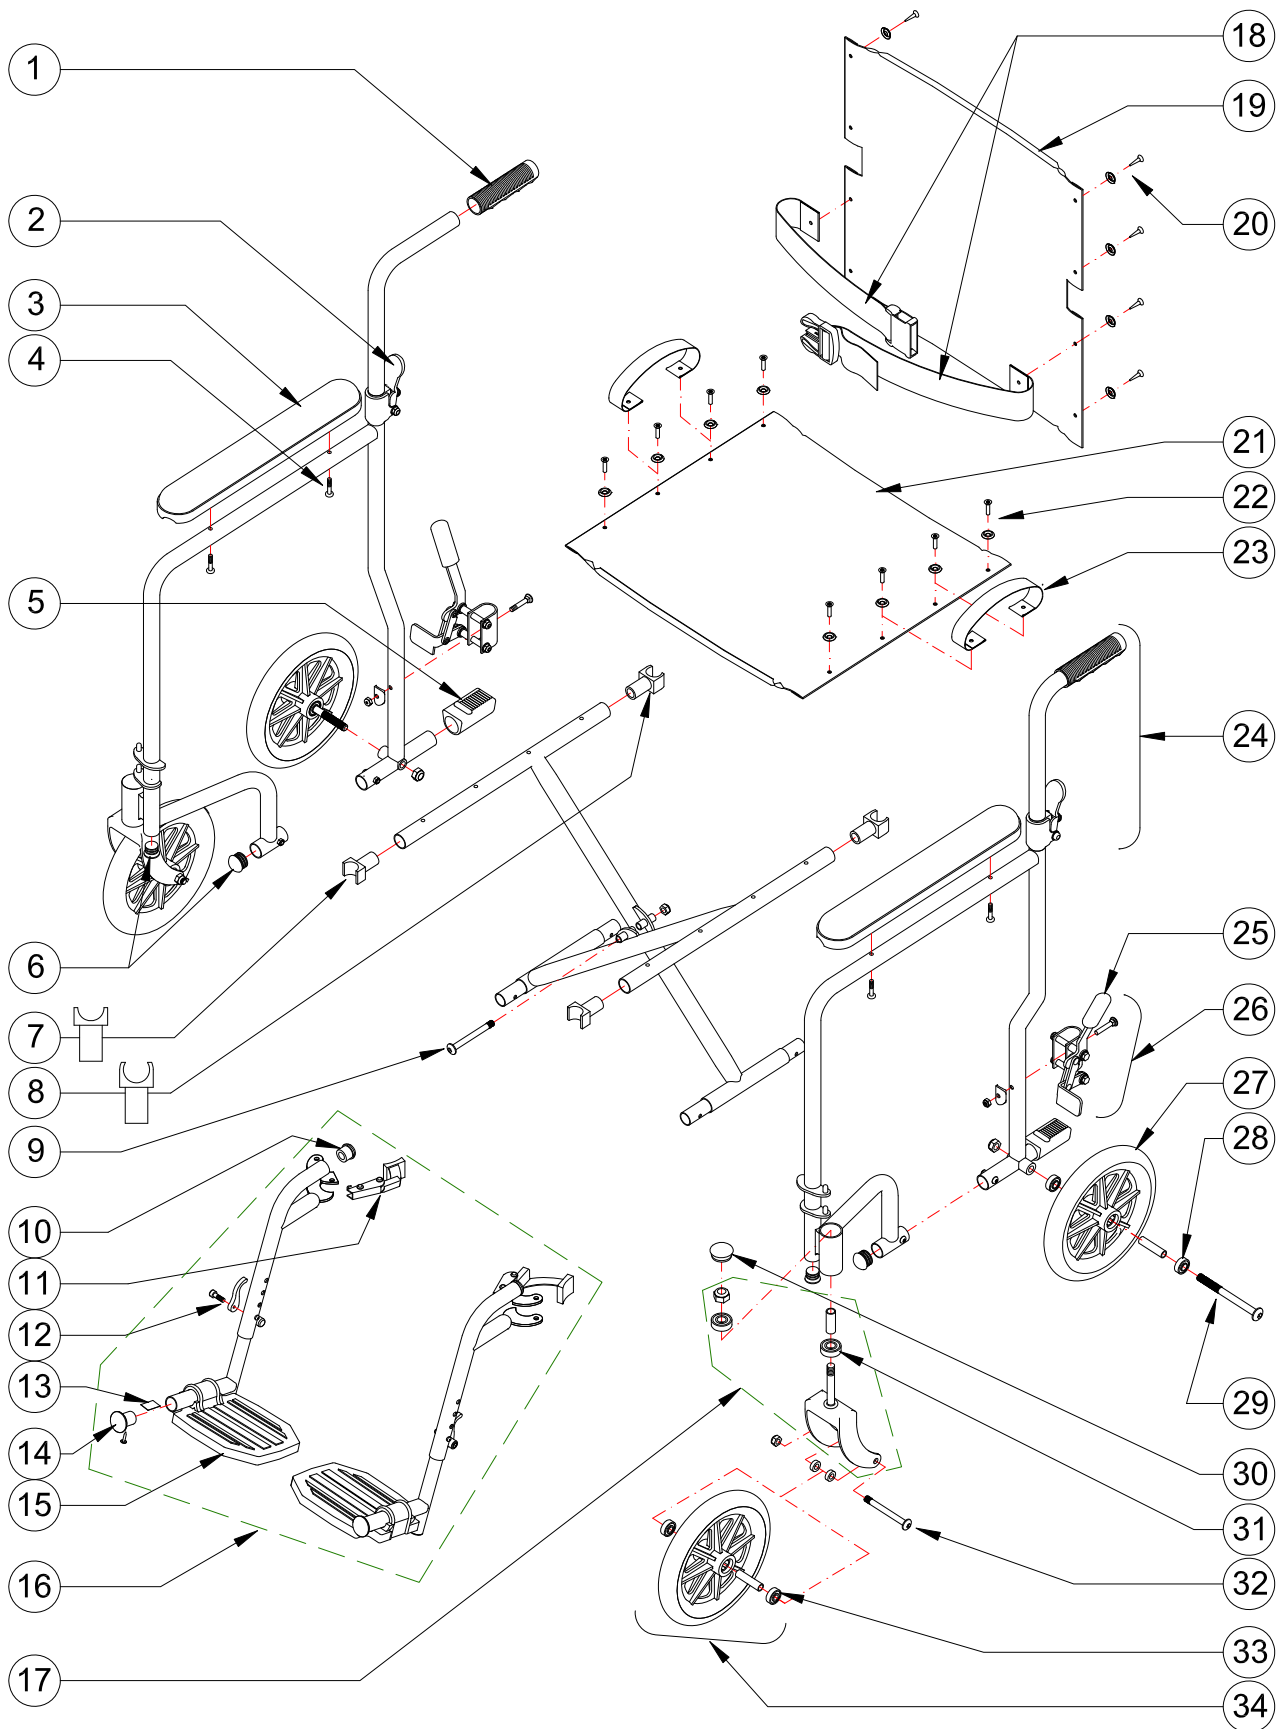

# 700-855 AMG TRANSPORT CHAIR 19" WIDE

**700-855**  
**AMG TRANSPORT CHAIR 19" WIDE**

Item #	AMG Part #	Item Description	Qty Per Unit	Sold by	UOM
1.	<b>A02-405</b>	Hand Grip, Black	1	1	PR
2.	<b>A02-411</b>	Release Lever to Fold Handle, Black	2	1	EA
3.	<b>A02-462</b>	Full Vinyl Arm Pad, Black	1	1	<b>PR</b>
4.	<b>A02-122</b>	Hex Socket Screw (M5x30mm) – 4 ea/set	1	1	ST
5.	<b>A02-421</b>	Step Tube Plug, Black	2	1	EA
6.	<b>A02-422</b>	Plug for Frame, Black	2	1	EA
7.	<b>A02-474</b>	Front Seat Guide, Black Plastic	2	1	EA
8.	<b>A02-475</b>	Rear Seat Guide, Black Plastic	2	1	EA
9.	<b>B02-821</b>	Hardware for Crossbar Pivot (Hex Bolt M8x75 & Hex Nut)	1	1	ST
10.	<b>A02-430</b>	Bumper for Footrest, Black Rubber	2	1	EA
11.	<b>B02-340C</b>	Footrest Release Mechanism Assembly (Long Handle, 2 Hex Bolts, 2 Hex Nuts & Spring), Left & Right – Chrome Plated	1	1	PR
12.	<b>B02-492</b>	Tightening Lever for Footrest (Lever & Hex Socket Bolt M6x18mm)	2	1	ST
13.	<b>A02-261</b>	Footplate Leaf Spring, Stainless Steel	2	1	EA
14.	<b>B02-342</b>	Rubber Footplate Plug with Self-threading Screw	2	1	ST
15.	<b>A02-542</b>	Foot Plate, Aluminum	2	1	EA
16.	<b>B02-306</b>	Swing-Away Footrests, Tool-free Adjustable (Left & Right)	1	1	PR
17.	<b>B02-141</b>	Front Fork Assembly (Chrome Plated Fork, 2 Bearings, Spacer & Hex Nut)	2	1	EA
18.	<b>700-864</b>	Safety Belt for Transport Chair	1	1	EA
19.	<b>700-851</b>	Back Upholstery 19"x18", Black Nylon, with Hardware (8 Screws & 8 Washers)	1	1	EA
20.	<b>B02-818</b>	Hardware for Back Upholstery (Self-threading Screw & Washer)	8	1	ST
21.	<b>700-853</b>	Seat Upholstery 19"x16", Black Nylon, with Hardware (8 Screws & 8 Washers)	1	1	EA
22.	<b>B02-819</b>	Hardware for Seat Upholstery (Hex Socket Screw M5x18mm & Washer)	8	1	ST
23.	<b>A02-476</b>	Seat Strap	1	1	PR
24.	<b>B02-272</b>	Handle (Short) with Quick Folding Mechanism (Short Handle Bar, Handle Grip & Folding Mechanism Assembly)	2	1	EA
25.	<b>A02-403</b>	Brake Handle Grip, Black	1	1	PR
26.	<b>B02-250</b>	Brake Assembly for Transport Chair, Left & Right	1	1	PR
27.	<b>B02-133GY</b>	8" Solid Rear Wheel Assembly, Grey (Grey Wheel with 8 Spokes, 2 Bearings & Bushing)	2	1	EA
28.	<b>A02-304</b>	608 Bearing (φ23xφ9.5x9mm)	4	1	EA
29.	<b>B02-833</b>	Hardware for Rear Wheel for Transport Chair (Hex Socket Bolt M3/8"x110mm & Hex Nut)	2	1	ST
30.	<b>A02-447</b>	Front Fork Cover, Black	2	1	EA
31.	<b>A02-301</b>	6001 Bearing (φ28xφ12x8mm)	4	1	EA
32.	<b>B02-831</b>	Hardware for Front Wheel (Hex Socket Bolt M8x78mm, 2 Spacers & Hex Nut)	2	1	ST
33.	<b>B02-131GY</b>	8" Solid Front Wheel Assembly, Grey ( Grey Wheel with 8 Spokes, 2 Bearings & Bushing)	2	1	EA
34.	<b>A02-302</b>	608 Bearing (φ22xφ8x8mm)	4	1	EA
Not shown	<b>A02-702</b>	Tool Package (Allen Key #4 mm & #6mm)	1	1	ST