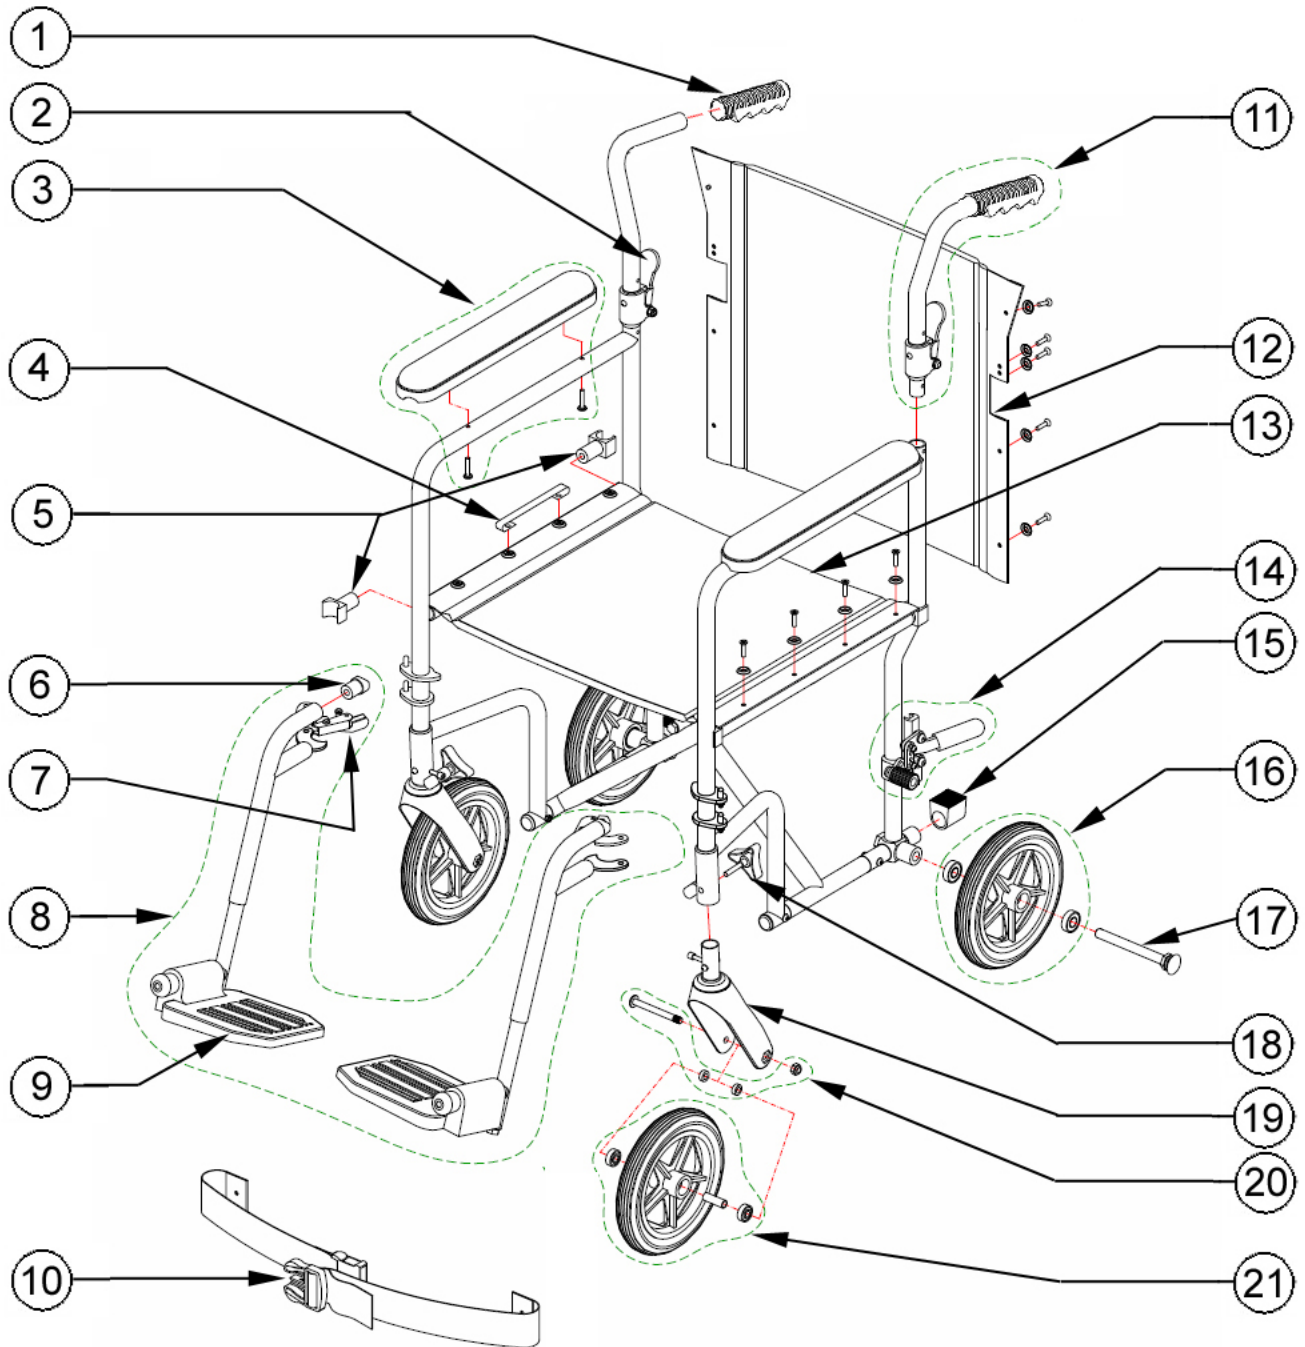

700-869 (MIDNIGHT-BLUE) HUGO TRANSPORT CHAIR 19" WIDE

**700-869 (MIDNIGHT-BLUE)
HUGO TRANSPORT CHAIR 19" WIDE**

Item #	AMG Part #	Item Description	Qty Per Unit	Sold by	UOM
1.	A07-401	Hand Grip, Black (2 ea/set)	1	1	ST
2.	A07-421	Release Lever to Fold Handle, Black (2 ea/set)	1	1	ST
3.	B07-251	Full Armrest, Black Nylon with Hardware (2 Arm Pads 360x57mm, 4 Round Philips Screws M5x25mm)	1	1	ST
4.	A07-601	Seat Strap, Black Nylon (2 ea /set)	1	1	ST
5.	A07-411	Seat Guide (Front & Back), Black (4 ea/set)	1	1	ST
6.	A07-431	Bumper for Footrest, Black (2 ea/set)	1	1	ST
7.	B07-391	Release Handle Mechanism with Hardware, Left & Right (2 Long Handle L+ R, 4 Philips Bolts: 2 M5x20mm + 2 M5x25mm, 2 Hex Locknuts M5, 6 Spacers: 2 Long + 2 Short + 2 Special and 2 Springs)	1	1	PR
8.	B02-351	Detachable Swing-Away Footrests, Blue	1	1	PR
9.	A07-451	Foot Plate, Black (2 ea/set)	1	1	ST
10.	700-864	Safety Belt, Black	1	1	EA
11.	B07-303	Folding Blue Handles (Left & Right Blue Handle Bar, Hand Grips & Folding Mechanism)	1	1	PR
12.	B07-402	Hugo Logo Back Upholstery 19"x16", Black Nylon, with Hardware (2 Supporting Plates 13x195mm, 10 Self-threading Screws M5x17mm & 10 Black Saddle Washers)	1	1	EA
13.	B02-431	Seat Upholstery 19"x15.5", Black Nylon, with Hardware	1	1	EA
14.	B02-211	Wheel Lock Assembly for Transport Chair, Left & Right	1	1	PR
15.	A07-435	Plug for Rear Frame, Black	1	1	ST
16.	B07-126	8" Solid Rear Wheel Assembly, Black (Black Tire Wheel with 8 Spokes, 2 Bearings 6001Z & Bushing)	2	1	EA
17.	B07-861	Quick-Release Bolt System for Wheel	2	1	EA
18.	B07-831	Front Fork Secure Knob (Triangular Knob, Hex Bolt M6x35mm & Curved Washer)	2	1	ST
19.	B07-151	Front Fork Assembly (Plastic Fork with 2 Holes, 2 Bearings 6001, Bushing, Locknut M12, Plastic Cover, Stem M12, Push-Buttons)	2	1	EA
20.	B07-851	Hardware for 8" Front Wheel (Hex Socket Bolt M8x78mm, 2 Spacers & Hex Locknut M8)	2	1	ST
21.	B07-101	8" Solid Front Wheel Assembly, Black (Black Tire Wheel with 8 Spokes, 2 Bearings 608 & Bushing)	2	1	EA