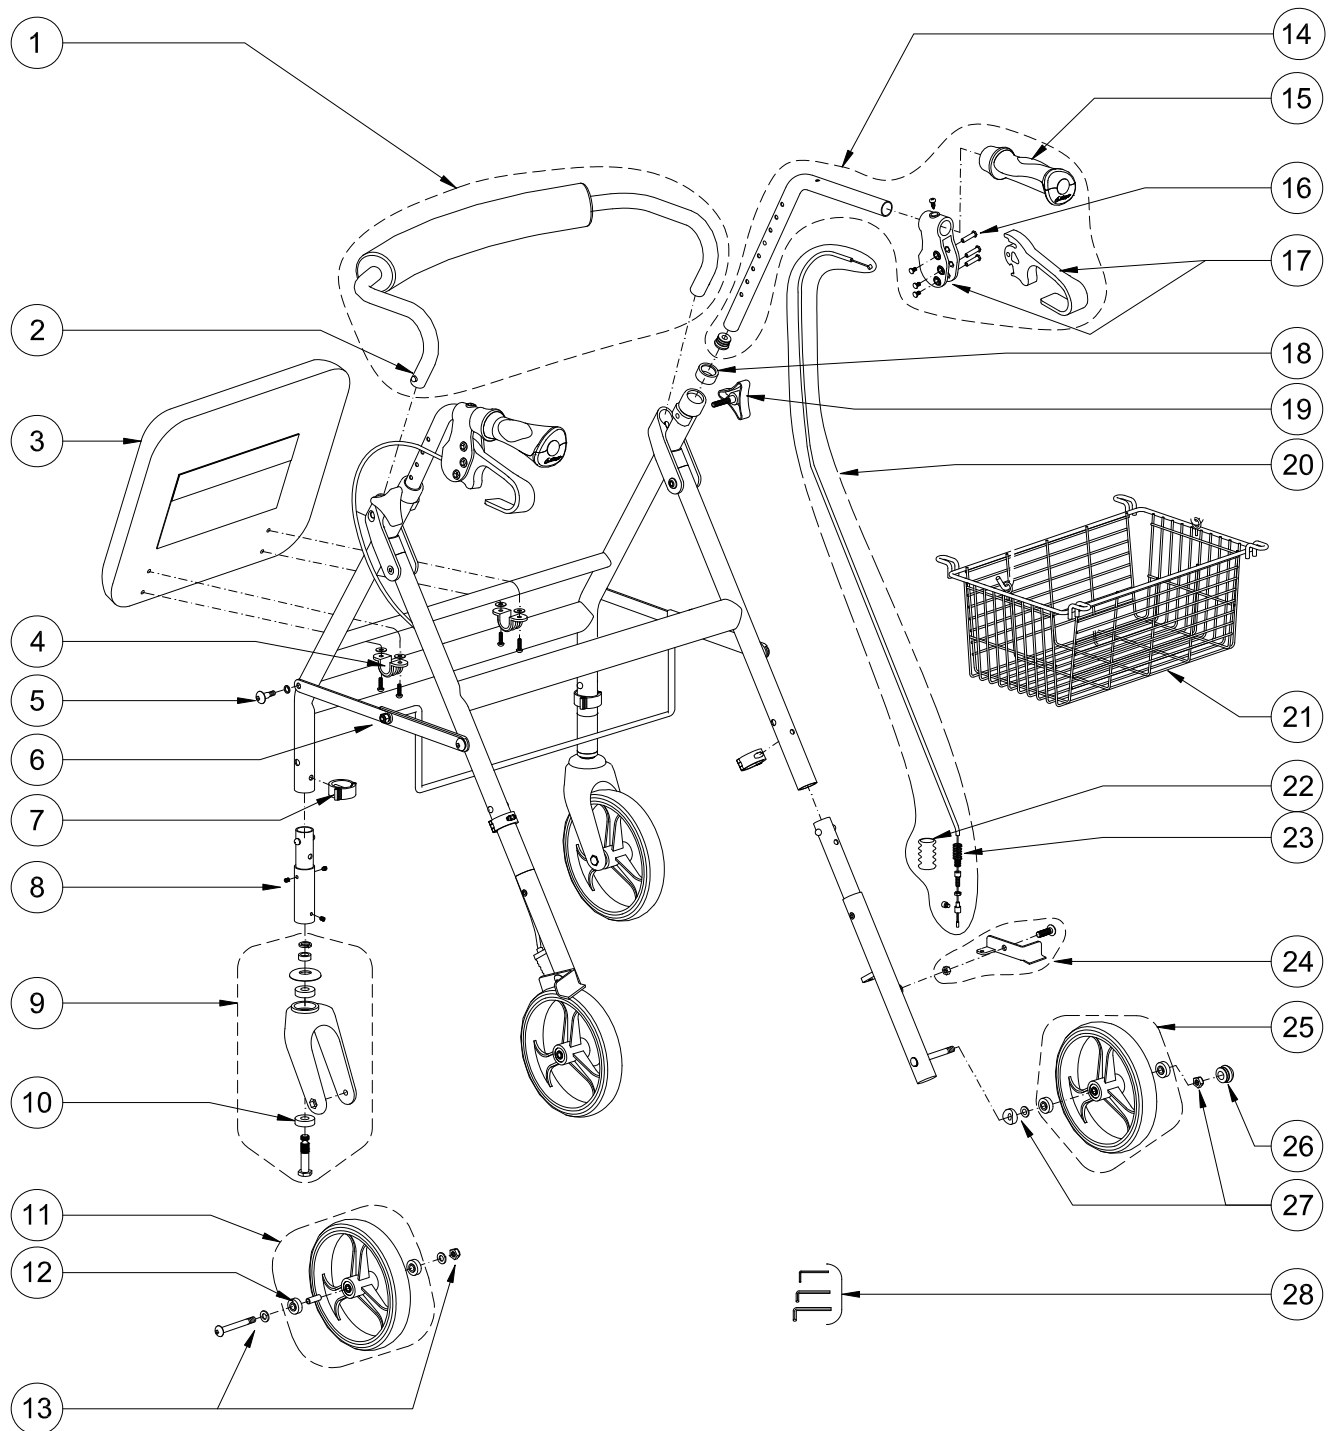

700-940 (PACIFIC BLUE)
Airgo® Lightweight Rollator
8"x1.4" WHEELS, AIRGO HANDLES, VINYL SEAT AND CURVED BACKREST

700-940 (PACIFIC BLUE)
Airgo® Lightweight Rollator
8"x1.4" WHEELS, AIRGO HANDLES, VINYL SEAT AND CURVED BACKREST

Item #	AMG Part #	Item Description	Qty Per Unit	Sold by	UOM
1.	B01-204	Curved Backrest Assembly (Curved Black Tube & 19mm, Foam, Airgo Nylon Cover, 2 Push-Buttons & 2 Springs)	1	1	EA
2.	B01-811	Push-Button & Spring (2 each / set)	1	1	ST
3.	B01-271	Vinyl Seat Cushion (12" x 12") with Hardware (2 Brackets, 2 Screws M5x15 & 4 Washers)	1	1	EA
4.	B01-816	Hardware for Seat (2 Brackets, 4 Screws M5x15mm & 8 Washers)	1	1	ST
5.	B01-822	Hardware for Folding Mechanism (4 Screws, 4 Steel Washers & 4 white Washers)	1	1	ST
6.	B01-086	Folding Mechanism Complete	1	1	ST
7.	A01-241	E-Clip, Black – 4 ea / set	1	1	ST
8.	B01-011PB	Removable Front Connection Tubing with Hardware, Pacific-Blue, L&R	1	1	PR
9.	B01-122	Front Fork Assy (Lock Washer, Spacer, Plastic Cover, 2 Bearings, Plastic Fork, Bolt M12 & Locking Screw)	2	1	EA
10.	A01-301	6001 Bearing	4	1	EA
11.	B01-146	8"x1.4" Hugo Front Wheel (PU Tire, 3 Spokes Hub, Bushing & 2 Bearings)	2	1	EA
12.	A01-302	608 Bearing	8	1	EA
13.	B01-832	Hardware for 8" Front Wheel (Bolt M8x78.5mm, 2 Washers & Nut)	2	1	ST
14.	B01-025L	Left Airgo Handle Bar with Brake Handle Assy (Handle Bar, Brake Handle with Housing & Hardware, Left Blue Airgo Handle Grip & End Plug)	1	1	EA
	B01-025R	Right Airgo Handle Bar with Brake Handle Assy (Handle Bar, Brake Handle with Housing & Hardware, Right Blue Airgo Handle Grip & End Plug)	1	1	EA
15.	B01-401BL	Blue Airgo Handle Grip, Left & Right	1	1	PR
16.	B01-851	Hardware for Brake Handle (3 Threaded Standoffs, 3 Screws M4x10mm & 1 Self-threading Screw)	2	1	ST
17.	B01-156	Brake Handle Assembly (Brake Handle & Housing, Adjustment Screw, Self-threading Screw, 3 Threaded Standoffs & 3 Screws M4x10mm), L&R	1	1	PR
18.	A01-206	Anti-Rattle, Plastic	2	1	EA
19.	A01-415	Triangular Knob, M6x30mm	2	1	EA
20.	B01-157	Brake Cable & Sleeve Assembly (Cable, Sleeve 860mm, Adjustment Screw, Spring, Spring Sleeve, Cable Stopper with Screw M5x6mm & Fishtail Stopper)	2	1	ST
21.	A01-615	Wire Basket (385x195x145mm), Black	1	1	EA
22.	A01-256	Brake Spring	2	1	EA
23.	A01-419	Spring Sleeve, Black	2	1	EA
24.	B01-159L	Bottom Brake Assembly, Left (Bolt M6x22mm, Left Brake Pad & Nut)	1	1	ST
	B01-159R	Bottom Brake Assembly, Right (Bolt M6x22mm, Right Brake Pad & Nut)	1	1	ST
25.	B01-147	8"x1.4" Hugo Rear Wheel (PU Tire, 3 Spokes Hub, Bushing & 2 Bearings)	2	1	EA
26.	A01-453	Hub Cap for Wheel	2	1	EA
27.	B01-845	Hardware for Rear Wheel (Locknut M8, Curved Washer & Steel Washer)	2	1	ST
28.	A01-701	Tool Package (Allen Keys #4mm, #5mm & #6mm)	1	1	PK