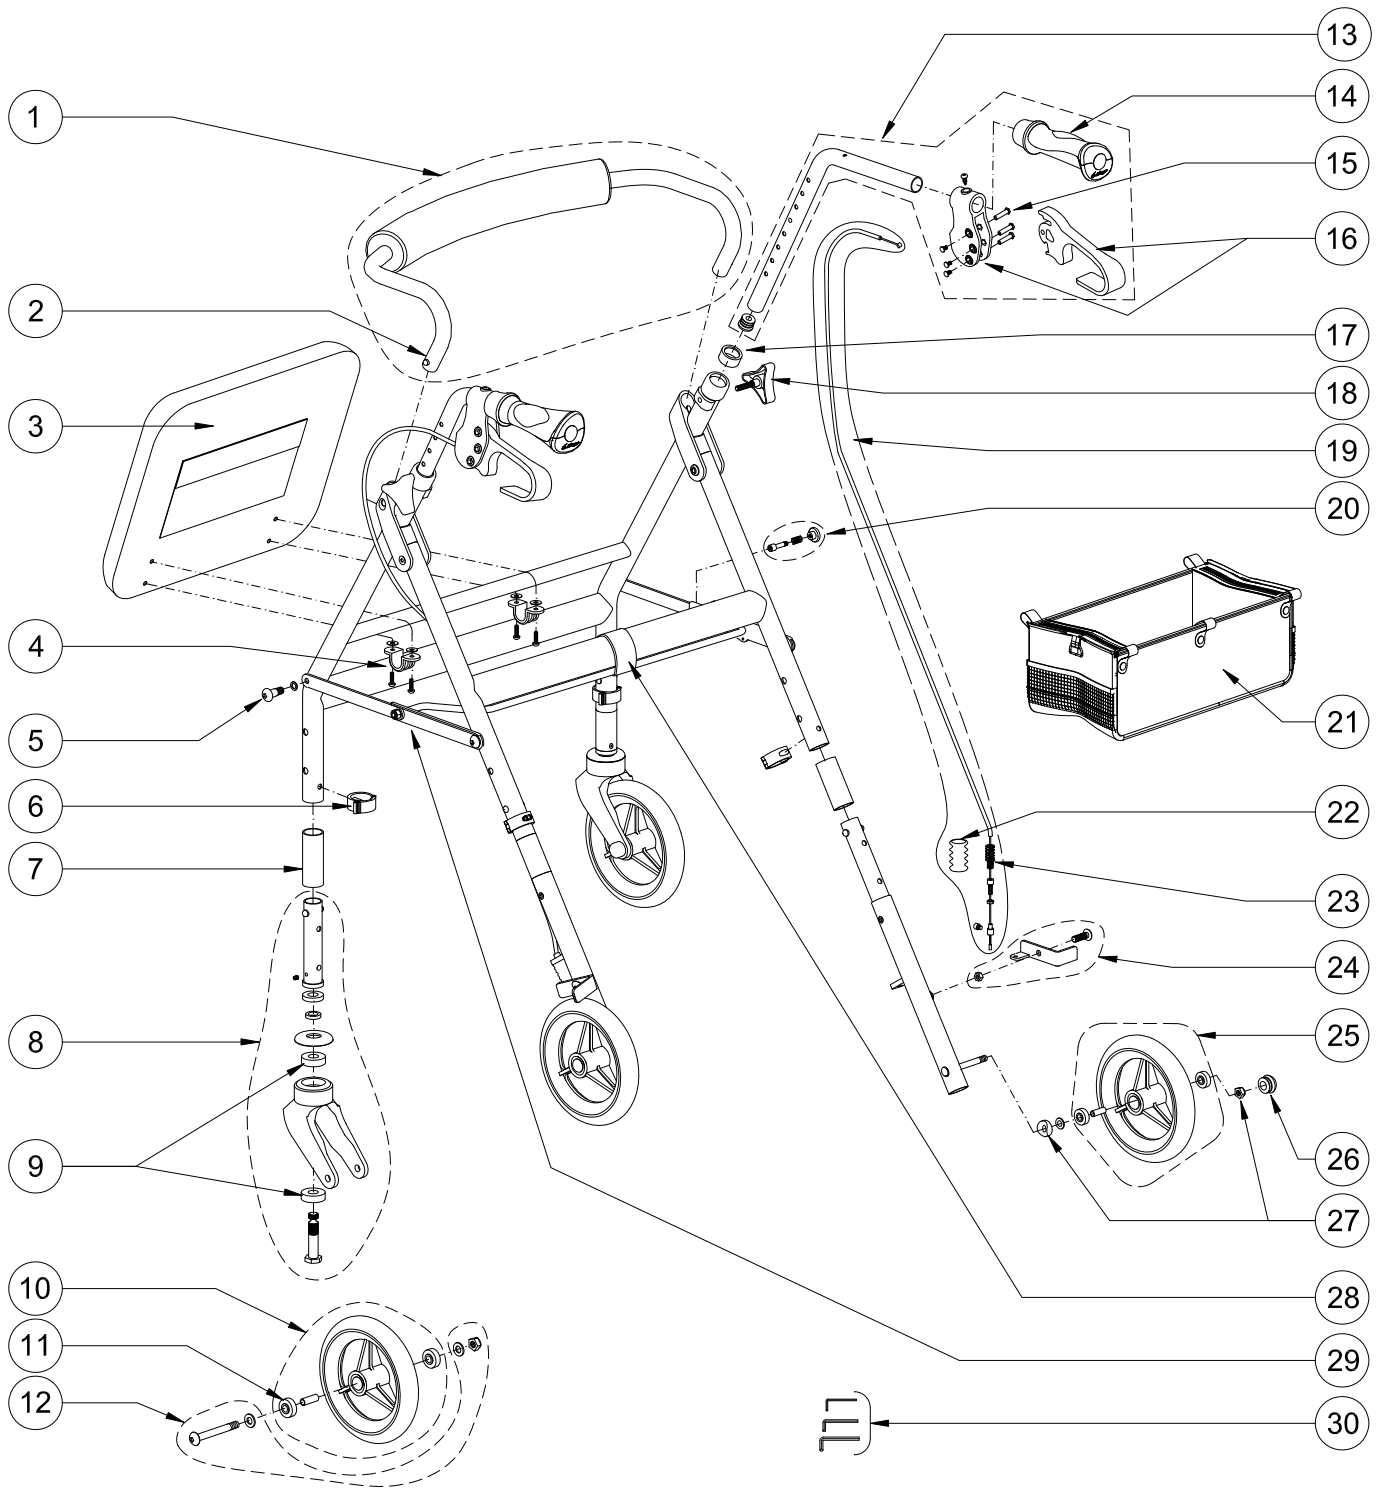

700-941 (CRANBERRY)
AIRGO ADVENTURE-SIX, ROLLATOR 4.0
DUAL-HEIGHT, 6" WHEELS, AIRGO-HANDLES, VINYL SEAT AND CURVED BACKREST

700-941 (CRANBERRY)
AIRGO ADVENTURE-SIX, ROLLATOR 4.0
DUAL-HEIGHT, 6" WHEELS, AIRGO-HANDLES, VINYL SEAT AND CURVED BACKREST

Item #	AMG Part #	Item Description	Qty Per Unit	Sold by	UOM
1.	B01-204	Curved Backrest Assembly (Curved Black Tube & 19mm, Foam, Airgo Nylon Cover, 2 Push-Buttons & 2 Springs)	1	1	EA
2.	B01-811	Push-Button & Spring (2 each / set)	1	1	ST
3.	B01-270	Vinyl Seat Cushion (14" x 12") with Hardware (2 Brackets, 2 Screws M5x15 & 4 Washers)	1	1	EA
4.	B01-816	Hardware for Seat (2 Brackets, 4 Screws M5x15mm & 4 Washers)	1	1	ST
5.	B01-822	Hardware for Folding Mechanism (4 Screws, 4 Steel Washers & 4 white Washers)	1	1	ST
6.	A01-241	E-Clip, Black – 4 ea / set	1	1	ST
7.	A01-511CR	3" Extension Tubing, Cranberry (4 each / set)	1	1	ST
8.	B01-126	Front Fork Assy for Airgo 6" (Fork, Aluminum Housing, 2 Spacers, Plastic Cover, 2 Bearings, Plastic Fork, Bolt M12 & Retaining Screw)	2	1	EA
9.	A01-301	6001 Bearing	4	1	EA
10.	B01-138	6" Front Wheel, Black (3 Spokes Hub Wheel, Bushing & 2 Bearings)	2	1	EA
11.	A01-302	608 Bearing	8	1	EA
12.	B01-831	Hardware for 6" Front Wheel (Bolt M8x62mm, 2 Washers & Nut)	2	1	ST
13.	B01-026L	Left Airgo Handle Bar with Brake Handle Assy (Handle Bar, Brake Handle with Housing & Hardware, Left Cranberry Airgo Handle Grip & End Plug)	1	1	EA
	B01-026R	Right Airgo Handle Bar with Brake Handle Assy (Handle Bar, Brake Handle with Housing & Hardware, Right Cranberry Airgo Handle Grip & End Plug)	1	1	EA
14.	B01-401CR	Cranberry Airgo Handle Grip, Left & Right	1	1	PR
15.	B01-851	Hardware for Brake Handle (3 Threaded Standoffs, 3 Screws M4x10mm & 1 Self-threading Screw)	2	1	ST
16.	B01-156	Brake Handle Assembly (Brake Handle & Housing, Adjustment Screw, Self-threading Screw, 3 Threaded Standoffs & 3 Screws M4x10mm), L&R	1	1	PR
17.	A01-206	Anti-Rattle, Plastic	2	1	EA
18.	A01-415	Triangular Knob, M6x30mm	2	1	EA
19.	B01-157	Brake Cable & Sleeve Assembly (Cable, Sleeve 860mm, Adjustment Screw, Spring, Spring Sleeve, Cable Stopper with Screw M5x6mm & Fishtail Stopper)	2	1	ST
20.	B01-090	Locking Subassembly for Folding Mechanism (Red Button, Spring & Pin)	1	1	ST
21.	A01-491	Soft Basket for "Airgo Adventure", Black	1	1	EA
22.	A01-256	Brake Spring	2	1	EA
23.	A01-419	Spring Sleeve, Black	2	1	EA
24.	B01-159L	Bottom Brake Assembly, Left (Bolt M6x22mm, Left Brake Pad & Nut)	1	1	ST
	B01-159R	Bottom Brake Assembly, Right (Bolt M6x22mm, Right Brake Pad & Nut)	1	1	ST
25.	B01-139	6" Rear Wheel, Black (3 Spokes Hub Wheel, Bushing & 2 Bearings)	2	1	EA
26.	A01-453	Hub Cap for Wheel	2	1	EA
27.	B01-845	Hardware for Rear Wheel (Locknut M8, Curved Washer & Steel Washer)	2	1	ST
28.	A01-433	Velcro Strap for Folding Bar (Black)	1	1	EA
29.	B01-087	Folding Mechanism, Complete with Locking System	1	1	ST