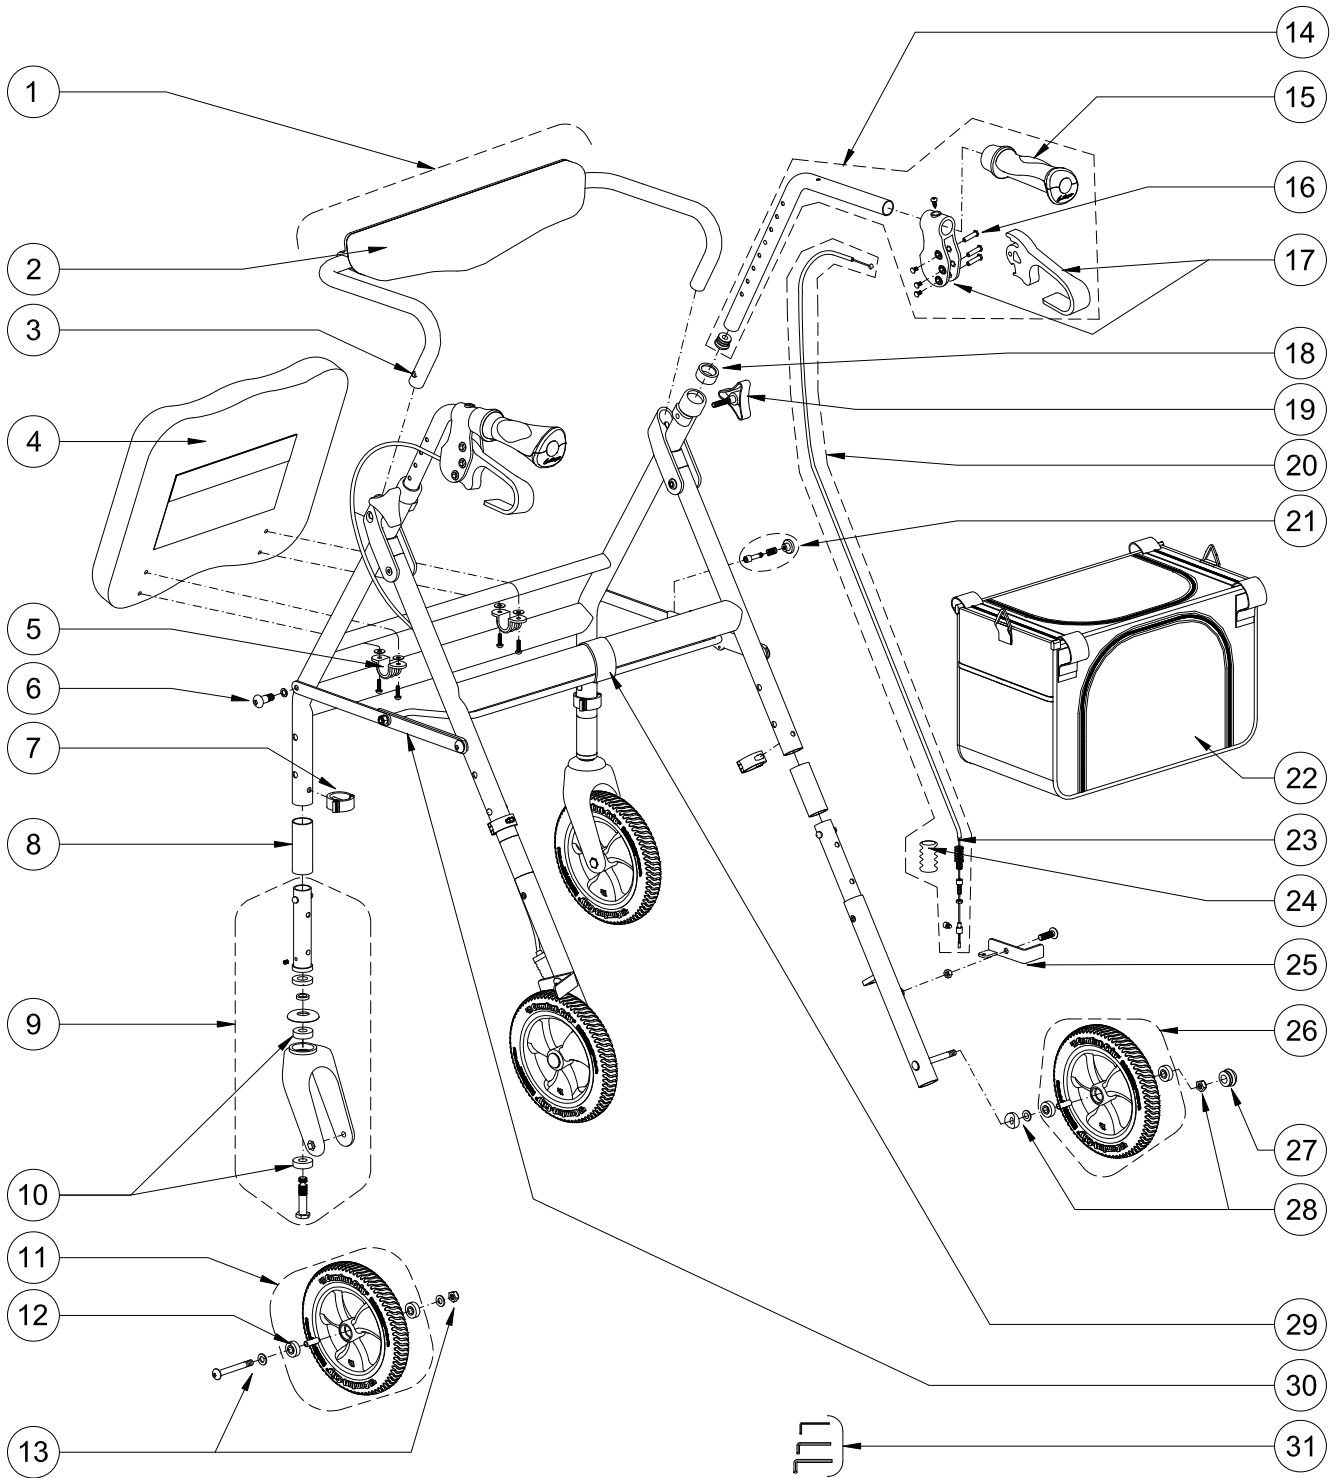

700-949 (IRIDESCENT BLUE)
AIRGO COMFORT-PLUS XWD ROLLATOR 4.0
DUAL-HEIGHT, 8" COMFORT-GRIP WHEELS, ERGO SEAT AND AIRGO BACKREST

700-949 (IRIDESCENT BLUE)
AIRGO COMFORT-PLUS XWD ROLLATOR 4.0
DUAL-HEIGHT, 8" COMFORT-GRIP WHEELS, ERGO SEAT AND AIRGO BACKREST