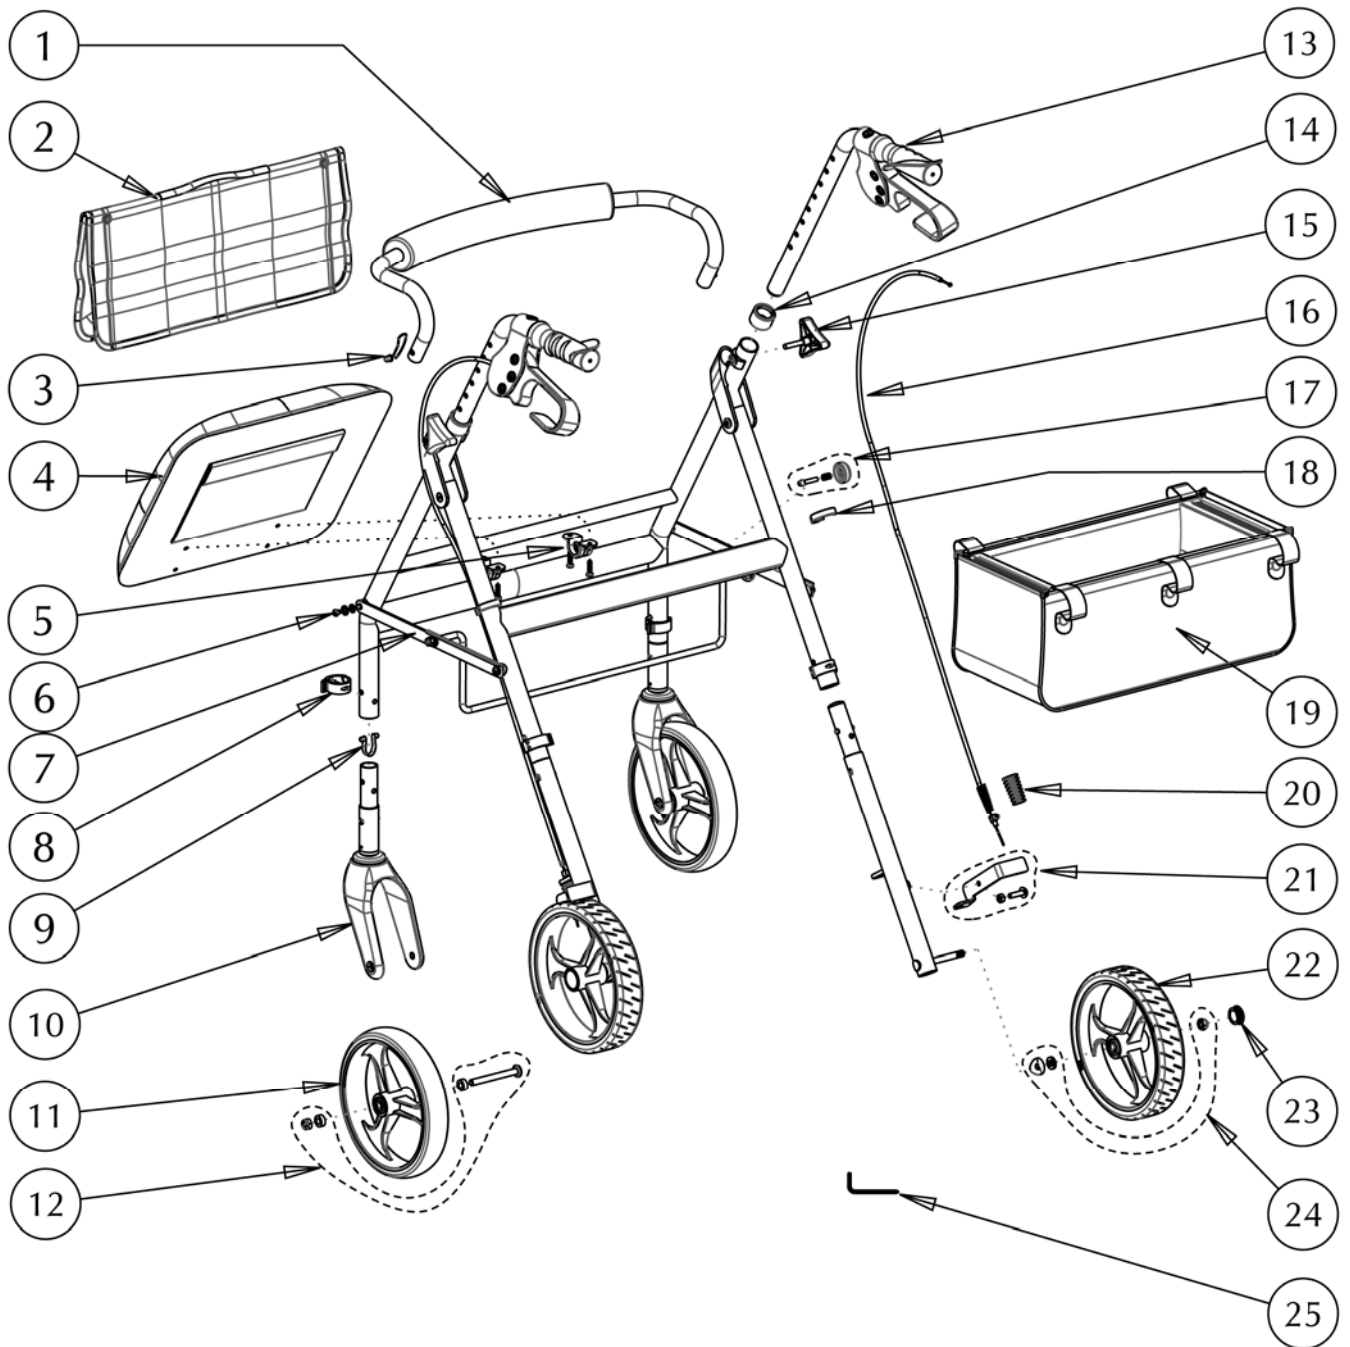

700-957 (PACIFIC BLUE) HUGO ROLLATOR 4.0

700-957 (PACIFIC BLUE) HUGO ROLLATOR 4.0

Item #	AMG Part #	Item Description	Qty Per Unit	Sold by	UOM
1.	B01-206BK	Curved Backrest Assembly (Curved Black Tube & 19mm, Foam, 2 Push-Buttons & 2 Springs)	1	1	EA
2.	A01-484	Hugo "Elite" Saddle Bag, Black	1	1	EA
3.	B01-811	Push-Button & Spring	2	1	ST
4.	B01-270	Vinyl Seat Cushion (14" x 12") with Hardware (2 Brackets, 2 Screws M5x15 & 4 Washers)	1	1	EA
5.	B01-816	Hardware for Seat (Bracket, 2 Screws M5x15mm & 2 Washers)	2	1	ST
6.	B01-822	Hardware for Folding Mechanism (4 Screws M5x6mm, 4 Steel Washers & 2 white Washers)	1	1	ST
7.	B01-085	Folding Mechanism Complete with Locking System for Hugo	1	1	ST
8.	A01-241	E-Clip, Black – 4 ea / set	1	1	ST
9.	A01-260	Push-Buttons(dia.5.8mm) with Spring Assembly - 2ea / set	4	1	ST
10.	B01-122PB	Front Fork Assy, Pacific Blue (Plastic Fork & Pacific Blue Aluminum Tubing with Slotted Spring Pin and 7.8mm Buttons)	2	1	EA
11.	B01-146	8"x1.4" Hugo Front Wheel (PU Tire, 3 Spokes Hub, Bushing & 2 Bearings)	2	1	EA
12.	B01-832	Hardware for 8" Front Wheel (Bolt M8x78.5mm, 2 Washers & Nut)	2	1	ST
13.	B01-024L	Left Handle Bar with Brake Handle Assy (Handle Bar, Brake Handle with Housing & Hardware, Left Ortho-handle Grip & End Plug)	1	1	EA
	B01-024R	Right Handle Bar with Brake Handle Assy (Handle Bar, Brake Handle with Housing & Hardware, Right Ortho-handle Grip & End Plug)	1	1	EA
14.	A01-206	Anti-Rattle, Plastic	2	1	EA
15.	A01-415	Triangular Knob, M6x30mm	2	1	EA
16.	B01-157	Brake Cable & Sleeve Assembly (Cable, Sleeve 860mm, Adjustment Screw, Spring, Spring Sleeve, Cable Stopper with Screw M5x6mm & Fishtail Stopper)	2	1	ST
17.	B01-090	Locking Subassembly for Folding Mechanism (Button, Spring & Pin)	1	1	ST
18.	A01-243	Cable-Clip, Black – 2 ea / set	1	1	ST
19.	A01-483	Hugo under Seat Basket (420x225x145mm), Black	1	1	EA
20.	A01-419	Spring Sleeve, Black	2	1	EA
21.	B01-159	Bottom Brake Assembly, L&R (2 Bolts M6x22mm, Left&Right Brake Pad & 2 Hex Nuts)	1	1	ST
22.	B01-147X	8"x1.5" Hugo Rear Wheel (PU Flat Tire, 3 Spokes Hub, Bushing & 2 Bearings) - 2ea / pair	1	1	PR
23.	A01-453	Hub Cap for Wheel	2	1	EA
24.	B01-845	Hardware for Rear Wheel (Locknut M8, Curved Washer & Steel Washer)	2	1	ST
25.	A01-705	#4mm Allen Key	1	1	EA