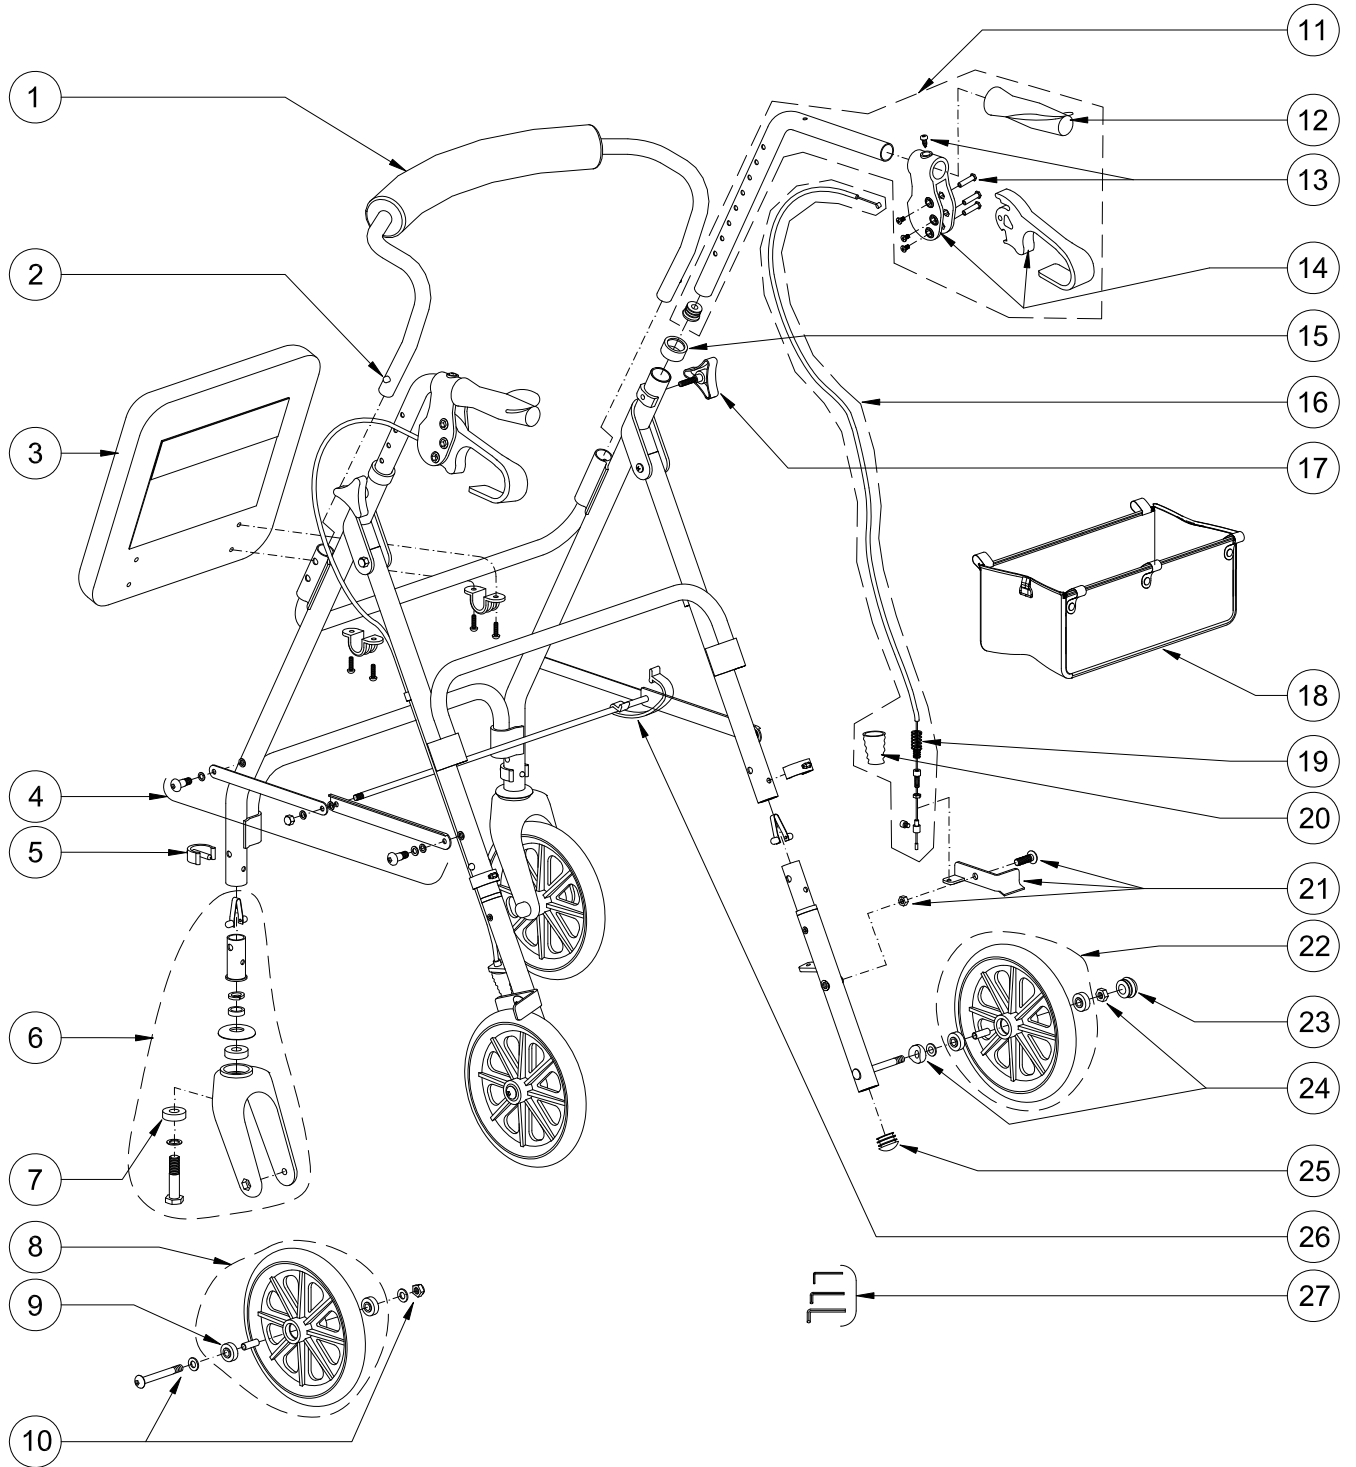

700-959 (PACIFIC BLUE) HUGO ALUMINUM ROLLATOR WITH 8" REMOVABLE WHEELS AND LOOP BRAKES

**700-959 (PACIFIC BLUE)
HUGO ALUMINUM ROLLATOR
WITH 8" REMOVABLE WHEELS AND LOOP BRAKES**

Item #	AMG Part #	Item Description	Qty Per Unit	Sold by	UOM
1.	B01-209BK	Curved Backrest, Black	1	1	EA
2.	B01-811	2 Push Button & 2 Springs	1	1	ST
3.	B01-270	Hugo Seat Cushion, Black , with Hardware (2 Brackets, 2 Screws M5x15 & 4 Washers)	1	1	EA
4.	B01-075	Hugo Folding Mechanism (2 Flat Arms, 2 "L" Arms, 4 Screws, 4 Plastic Washers, 4 Washers, 1 Bar, 4 Brass Washers & 2 Nuts)	1	1	ST
5.	A01-241	E-Clip, Black (for 1" Tubing)	4	1	EA
6.	B01-123	Detachable Front Fork Assy (Hex Bolt M12x50mm, Washer, Spacer, Lock-Washer, Plastic Cover, Buttons & Spring, Plastic Fork, 2 Bearings & Aluminum Housing)	2	1	EA
7.	A01-301	6001 Bearing	4	1	EA
8.	B01-133	8" Front Wheel, Black (PU Tire 8"x1.25" with 8 Spokes, Bushing & 2 Bearings)	2	1	EA
9.	A01-302	608 Bearing	8	1	EA
10.	B01-832	Hardware for 8" Front Wheel (Bolt M8x78.5mm, 2 Washers & Nut)	2	1	ST
11.	B01-024L	Left Handle Bar with Brake Handle Assy (Handle Bar, Brake Handle with Housing & Hardware, Left Ortho-handle Grip & End Plug)	1	1	EA
	B01-024R	Right Handle Bar with Brake Handle Assy (Handle Bar, Brake Handle with Housing & Hardware, Right Ortho-handle Grip & End Plug)	1	1	EA
12.	A01-406	Ortho-handle Grip Left & Right	1	1	PR
13.	B01-851	Hardware for Brake Handle (3 Threaded Standoffs, 3 Screws M4x10mm & 1 Self-threading Screw)	2	1	ST
14.	B01-156	Brake Handle Assembly (Brake Handle & Housing, Adjustment Screw, Self-threading Screw, 3 Threaded Standoffs & 3 Screws M4x10mm), L&R	1	1	ST
15.	A01-206	Anti-Rattle, Plastic	2	1	EA
16.	B01-157	Brake Cable & Sleeve Assy (Cable, Sleeve 860mm, Adjustment Screw, Spring, Spring Sleeve, Cable Stopper with Screw M5x6mm & Fishtail Stopper)	2	1	ST
17.	A01-415	Triangular Knob, M6x30mm	2	1	ST
18.	A01-489	Hugo Soft Basket, Black	1	1	EA
19.	A01-256	Brake Spring	2	1	EA
20.	A01-419	Spring Sleeve, Black	2	1	EA
21.	B01-159L	Bottom Brake Assy, Left (Bolt M6x22mm, Left Brake Pad & Nut)	1	1	ST
	B01-159R	Bottom Brake Assy, Right (Bolt M6x22mm, Right Brake Pad & Nut)	1	1	ST
22.	B01-136	8" Rear Wheel, Black (PU Tire 8"x1.25" with 8 Spokes, Bushing & 2 Bearings)	2	1	EA
23.	A01-453	Hub Cap for Rear Wheel	2	1	EA
24.	B01-845	Hardware for Rear Wheel (Locknut M8, Curved Washer & Steel Washer)	2	1	ST
25.	A01-421	End Plug for Rear Frame, Black Plastic	2	1	EA
26.	A01-480	Folding Lock Clip, Red	1	1	EA
27.	A01-701	Tool Package (Allen Keys #4mm, #5mm & #6mm)	1	1	PK