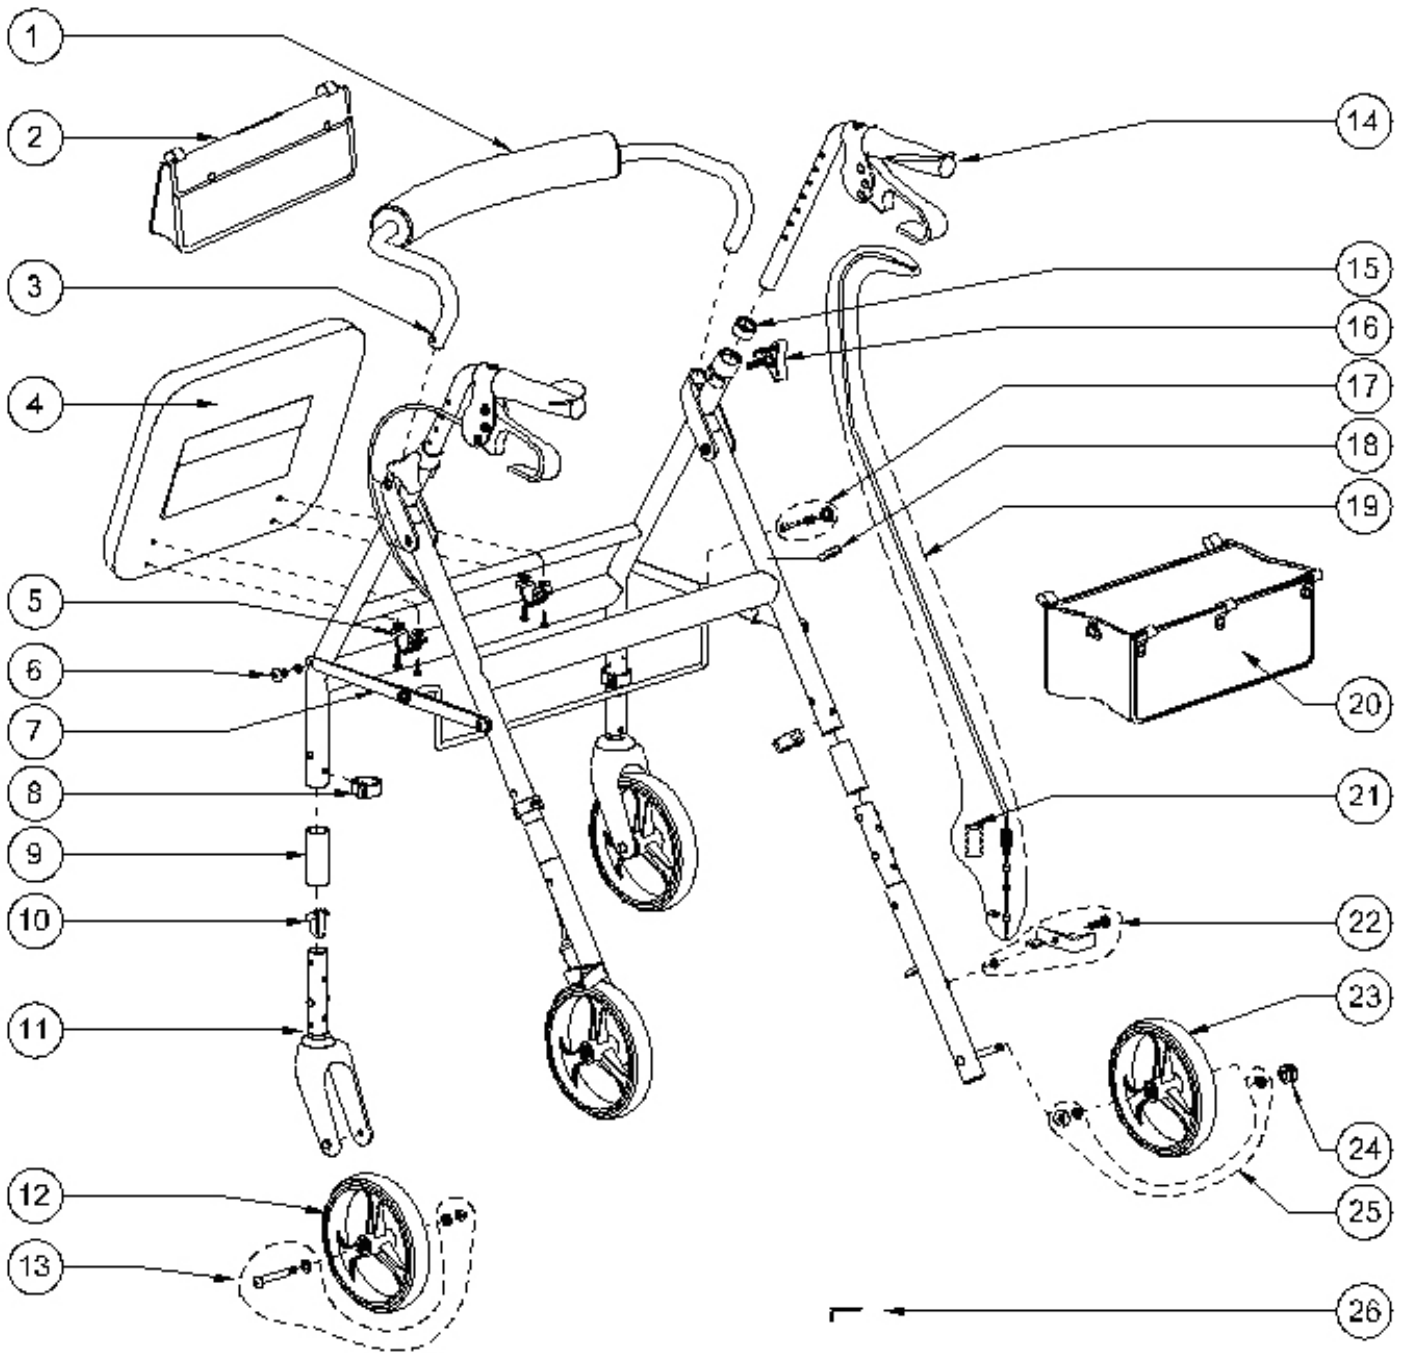

**700-959 (PACIFIC BLUE)
HUGO ROLLATOR 4.5
HEIGHT ADJUSTABLE, 8"x1.4" WHEELS, AND CURVED BACKREST**

700-959 (PACIFIC BLUE)
HUGO ROLLATOR 4.5
HEIGHT ADJUSTABLE, 8"x1.4" WHEELS, AND CURVED BACKREST

Item #	AMG Part #	Item Description	Qty Per Unit	Sold by	UOM
1.	B01-206BK	Curved Backrest Assembly (Curved Black Tube & 19mm, Foam, 2 Push-Buttons & 2 Springs)	1	1	EA
2.	A01-484	Hugo "Elite" Saddle Bag, Black	1	1	EA
3.	B01-811	Push-Button & Spring	2	1	ST
4.	B01-270	Vinyl Seat Cushion (14" x 12") with Hardware (2 Brackets, 2 Screws M5x15 & 4 Washers)	1	1	EA
5.	B01-816	Hardware for Seat (Bracket, 2 Screws M5x15mm & 2 Washers)	2	1	ST
6.	B01-822	Hardware for Folding Mechanism (4 Screws, 4 Steel Washers & 4 white Washers)	1	1	ST
7.	B01-085	Folding Mechanism Complete with Locking System	1	1	ST
8.	A01-241	E-Clip, Black – 4 ea / set	1	1	ST
9.	A01-510PB	Extension Tubing, Pacific Blue (&25.4 x 50mm) – 4 ea / set	1	1	ST
10.	A01-260	Push-Buttons (dia.5.8mm) with Spring Assembly - 2ea / set	4	1	ST
11.	B01-124N	Front Fork Assembly for Hugo (Plastic Fork & Aluminum Housing with Slotted Spring Pin)	2	1	EA
12.	B01-146	8"x1.4" Hugo Front Wheel (PU Tire, 3 Spokes Hub, Bushing & 2 Bearings)	2	1	EA
13.	B01-832	Hardware for 8" Front Wheel (Bolt M8x78.5mm, 2 Washers & Nut)	2	1	ST
14.	B01-024L	Left Handle Bar with Brake Handle Assy (Handle Bar, Brake Handle with Housing & Hardware, Left Ortho-handle Grip & End Plug)	1	1	EA
	B01-024R	Right Handle Bar with Brake Handle Assy (Handle Bar, Brake Handle with Housing & Hardware, Right Ortho-handle Grip & End Plug)	1	1	EA
15.	A01-206	Anti-Rattle, Plastic	2	1	EA
16.	A01-415	Triangular Knob, M6x30mm	2	1	EA
17.	B01-090	Locking Subassembly for Folding Mechanism (Button, Spring & Pin)	1	1	ST
18.	A01-243	Cable-Clip, Black – 2 ea / set	1	1	ST
19.	B01-157	Brake Cable & Sleeve Assembly (Cable, Sleeve 860mm, Adjustment Screw, Spring, Spring Sleeve, Cable Stopper with Screw M5x6mm & Fishtail Stopper)	2	1	ST
20.	A01-483	Under Seat Basket (420x225x145mm), Black	1	1	EA
21.	A01-419	Spring Sleeve, Black	2	1	EA
22.	B01-159	Bottom Brake Assembly, L&R (2 Bolts M6x22mm, Left&Right Brake Pad & 2 Hex Nuts)	1	1	ST
23.	B01-147	8"x1.4" Rear Wheel (PU Tire, 3 Spokes Hub, Bushing & 2 Bearings)	2	1	EA
24.	A01-453	Hub Cap for Wheel	2	1	EA
25.	B01-845	Hardware for Rear Wheel (Locknut M8, Curved Washer & Steel Washer)	2	1	ST
26.	A01-705	Allen Key #4mm	1	1	EA