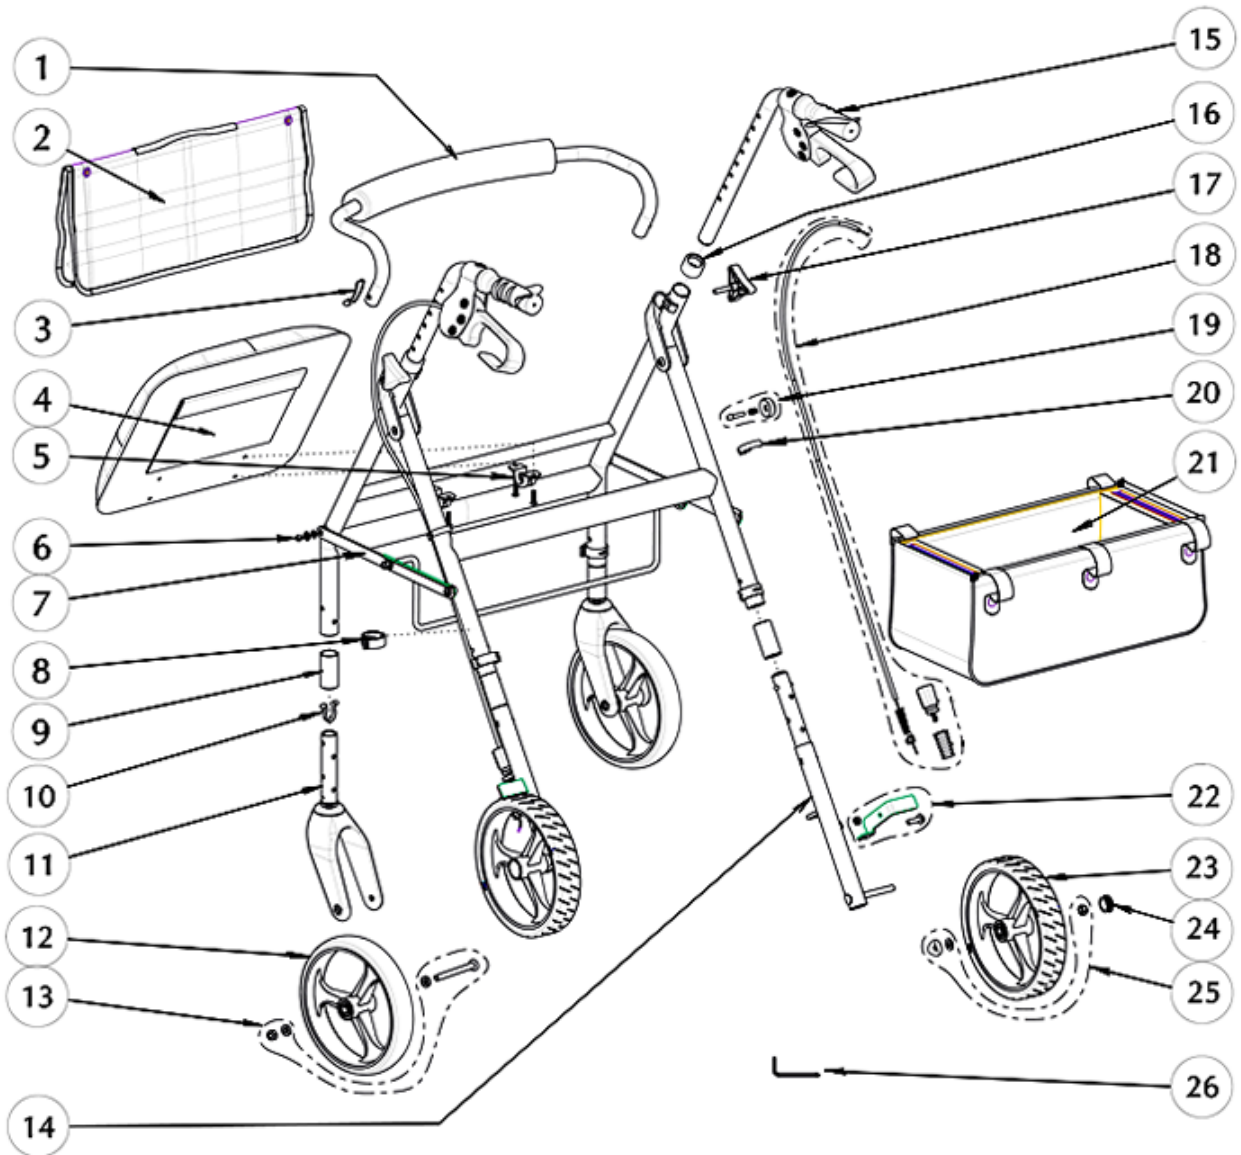

**700-959 (PACIFIC BLUE)
HUGO ROLLATOR
HEIGHT ADJUSTABLE, 8"x1.5" WHEELS, AND CURVED BACKREST**

700-959 (PACIFIC BLUE)
HUGO ROLLATOR
HEIGHT ADJUSTABLE, 8"x1.5" WHEELS, AND CURVED BACKREST

Item #	AMG Part #	Item Description	Qty Per Unit	Sold by	UOM
1.	B01-206BK	Curved Backrest Assembly (Curved Black Tube & 19mm, Foam, 2 Push-Buttons & 2 Springs)	1	1	EA
2.	A01-484	Hugo "Elite" Saddle Bag, Black	1	1	EA
3.	B01-811	Push-Button & Spring	2	1	ST
4.	B01-270	Vinyl Seat Cushion (14" x 12") with Hardware (2 Brackets, 2 Screws M5x15 & 4 Washers)	1	1	EA
5.	B01-816	Hardware for Seat (Bracket, 2 Screws M5x15mm & 2 Washers)	2	1	ST
6.	B01-824	Hardware for Folding Mechanism (4 Screws M5x6mm, 4 Steel Washers & 2 white Washers)	1	1	ST
7.	B01-085N	Folding Mechanism Complete with Locking System for Hugo	1	1	ST
8.	A01-241	E-Clip, Black – 4 ea / set	1	1	ST
9.	A01-510PB	Extension Tubing, Pacific Blue (&25.4 x 50mm) – 4 ea / set	1	1	ST
10.	A01-260	Push-Buttons(dia.5.8mm) with Spring Assembly - 2ea / set	4	1	ST
11.	B01-124N	Front Fork Assy for Hugo (Plastic Fork & Aluminum Housing with Slotted Spring Pin)	2	1	EA
12.	B01-146	8"x1.4" Hugo Front Wheel (PU Tire, 3 Spokes Hub, Bushing & 2 Bearings)	2	1	EA
13.	B01-832	Hardware for 8" Front Wheel (Bolt M8x78.5mm, 2 Washers & Nut)	2	1	ST
14.	C23-00050	Rear Detachable Leg, Hight-adjustable, with M8 Bolt - L&R	1	1	PR
15.	B01-024L	Left Handle Bar with Brake Handle Assy (Handle Bar, Brake Handle with Housing & Hardware, Left Ortho-handle Grip & End Plug)	1	1	EA
	B01-024R	Right Handle Bar with Brake Handle Assy (Handle Bar, Brake Handle with Housing & Hardware, Right Ortho-handle Grip & End Plug)	1	1	EA
16.	A01-206	Anti-Rattle, Plastic	2	1	EA
17.	A01-415	Triangular Knob, M6x30mm	2	1	EA
18.	B01-181	Brake Cable & Sleeve Assembly (Cable, Sleeve 860mm, Bottom Brake Adjustment, Spring, Spring Sleeve, Cable Stopper with Screw M5x6mm & Fishtail Stopper)	1	1	PR
19.	B01-090	Locking Subassembly for Folding Mechanism (Black Button, Spring & Pin)	1	1	ST
20.	A01-243	Cable-Clip, Black – 2 ea / set	1	1	ST
21.	A01-483	Hugo under Seat Basket (420x225x145mm), Black	1	1	EA
22.	B01-159	Bottom Brake Assembly(Bolt M6x22mm, Left Brake Pad & Nut), L&R	1	1	PR
23.	B01-147X	8"x1.5" Hugo Rear Wide Wheel (PU Flat Tire, 3 Spokes Hub, Bushing & 2 Bearings)	2	1	EA
24.	A01-453	Hub Cap for Wheel	2	1	EA
25.	B01-845	Hardware for Rear Wheel (Locknut M8, Curved Washer & Steel Washer)	2	1	ST
26.	A01-705	#4mm Allen Key	1	1	EA