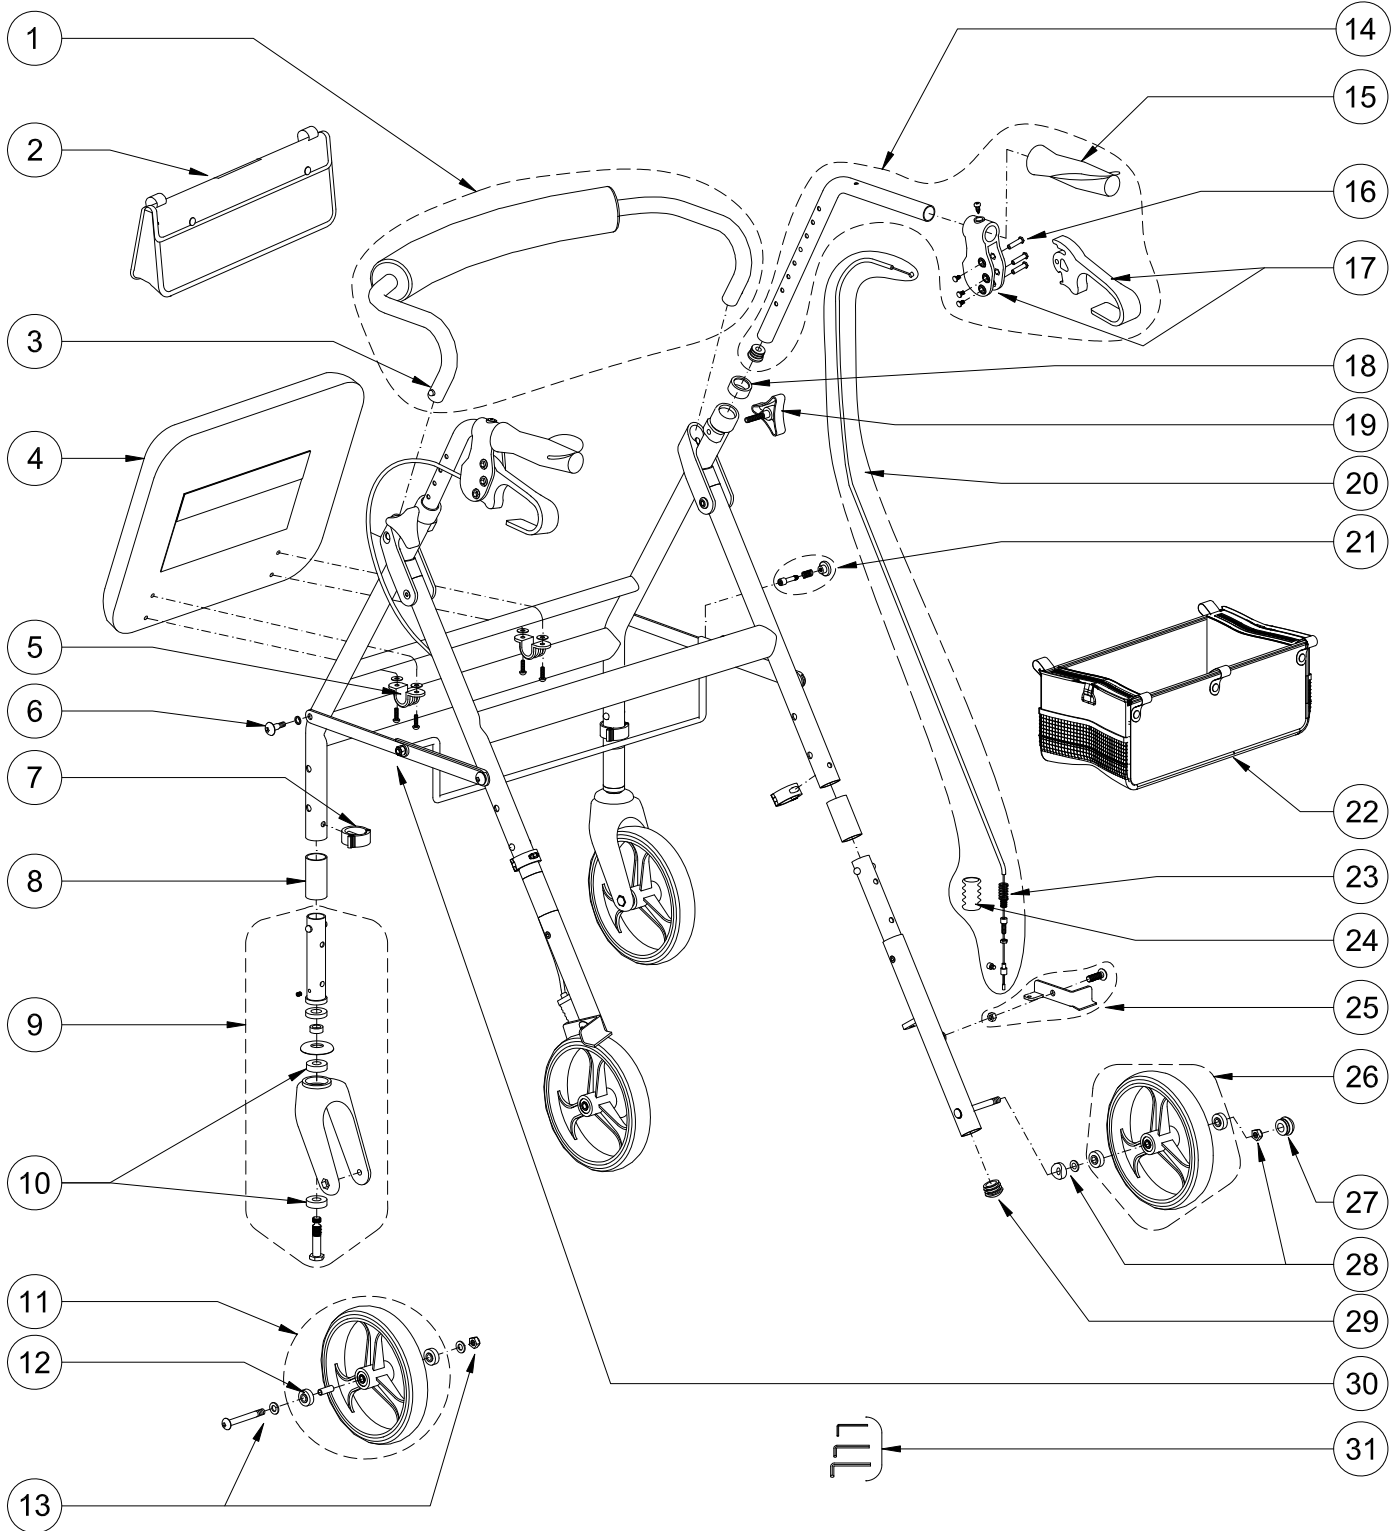

700-961 (GARNET RED) HUGO ROLLATOR 4.0

700-961 (GARNET RED) HUGO ROLLATOR 4.0

Item #	AMG Part #	Item Description	Qty Per Unit	Sold by	UOM
1.	B01-206BK	Curved Backrest Assembly (Curved Black Tube & 19mm, Foam, 2 Push-Buttons & 2 Springs)	1	1	EA
2.	A01-484	Hugo Saddle Bag, Black	1	1	EA
3.	B01-811	2 Push-Button & 2 Springs	1	1	ST
4.	B01-270	Hugo Seat Cushion with Hardware (2 Brackets, 2 Screws M5x15 & 4 Washers)	1	1	EA
5.	B01-816	Hardware for Seat (2 Brackets, 4 Screws M 5 x 15 mm, and 8 washers)	1	1	ST
6.	B01-822	Hardware for Folding Mechanism (4 Screws, 4 Steel Washers & 4 white Washers)	1	1	ST
7.	A01-241	E-Clip, Black – 4 ea / set	1	1	ST
8.	A01-510GR	Extension Tubing, Garnet Red (□25.4 x 50mm) – 4 ea / set	1	1	ST
9.	B01-124	Front Fork Assembly (Fork, Aluminum Housing, 2 Spacers, Plastic Cover, 2 Bearings, Plastic Fork, Bolt M12 & Retaining Screw)	2	1	EA
10.	A01-301	6001 Bearing	4	1	EA
11.	B01-146	8"x1.4" Hugo Front Wheel (PU Tire 8"x1.4" with 3 Spokes, Bushing & 2 Bearings)	2	1	EA
12.	A01-302	608 Bearing	8	1	EA
13.	B01-832	Hardware for 8" Front Wheel (Bolt M8x78.5mm, 2 Washers & Nut)	2	1	ST
14.	B01-024L	Left Handle Bar with Brake Handle Assy (Handle Bar, Brake Handle with Housing & Hardware, Left Ortho-handle Grip & End Plug)	1	1	EA
	B01-024R	Right Handle Bar with Brake Handle Assy (Handle Bar, Brake Handle with Housing & Hardware, Right Ortho-handle Grip & End Plug)	1	1	EA
15.	A01-406	Ortho-Handle Grip, Left & Right	1	1	PR
16.	B01-851	Hardware for Brake Handle (3 Threaded Standoffs, 3 Screws M4x10mm & 1 Self-threading Screw)	2	1	ST
17.	B01-156	Brake Handle Assembly (Brake Handle & Housing, Adjustment Screw, Self-threading Screw, 3 Threaded Standoffs & 3 Screws M4x10mm), L&R	1	1	ST
18.	A01-206	Anti-Rattle, Plastic	2	1	EA
19.	A01-415	Triangular Knob, M6x30mm	2	1	EA
20.	B01-157	Brake Cable & Sleeve Assembly (Cable, Sleeve 860mm, Adjustment Screw, Spring, Spring Sleeve, Cable Stopper with Screw M5x6mm & Fishtail Stopper)	2	1	ST
21.	B01-090	Locking Subassembly for Folding Mechanism (Button, Spring & Pin)	1	1	ST
22.	A01-483	Hugo under Seat Basket (420x225x145mm), Black	1	1	EA
23.	A01-256	Brake Spring	2	1	EA
24.	A01-419	Spring Sleeve, Black	2	1	EA
25.	B01-159	Bottom Brake Assembly, L&R (2 Bolts M6x22mm, Left&Right Brake Pad & 2 Hex Nuts)	1	1	ST
26.	B01-147	8"x1.4" Hugo Rear Wheel (PU Tire 8"x1.4" with 3 Spokes, Bushing & 2 Bearings)	2	1	EA
27.	A01-453	Hub Cap for Wheel	2	1	EA
28.	B01-845	Hardware for Rear Wheel (Locknut M8, Curved Washer & Steel Washer)	2	1	ST
29.	A01-421	End Plug for Rear Frame, Black Plastic	2	1	EA