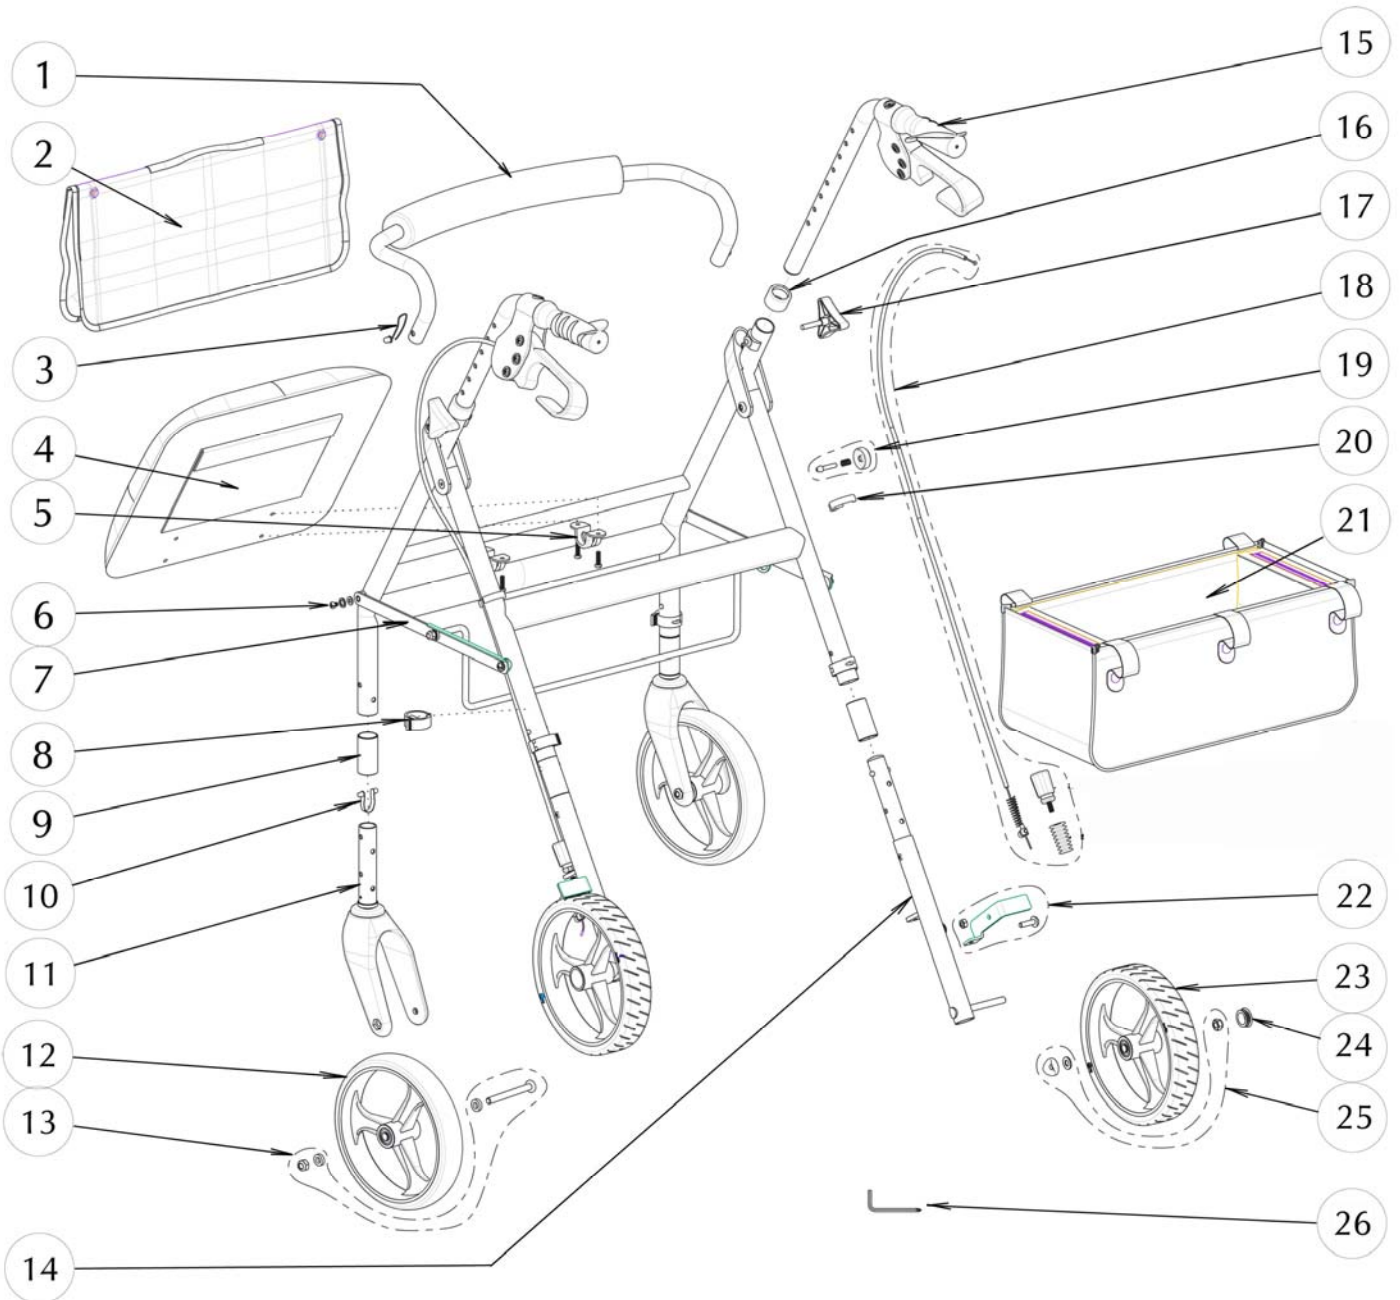

700-961 (GARNET RED)
HUGO ROLLATOR
HEIGHT ADJUSTABLE, 8"x1.5" WHEELS, AND CURVED BACKREST

**700-961 (GARNET RED)
HUGO ROLLATOR
HEIGHT ADJUSTABLE, 8"x1.5" WHEELS, AND CURVED BACKREST**

Item #	AMG Part #	Item Description	Qty Per Unit	Sold by	UOM
1.	B01-206BK	Curved Backrest Assembly (Curved black Tube & 19mm, Foam, 2 Push-Buttons & 2 Springs)	1	1	EA
2.	A01-484	Hugo "Elite" Saddle Bag, Black	1	1	EA
3.	B01-811	Push-Button & Spring	2	1	ST
4.	B01-270	Vinyl Seat Cushion (14" x 12") with Hardware (2 Brackets, 2 Screws M5x15 & 4 Washers)	1	1	EA
5.	B01-816	Hardware for Seat (Bracket, 2 Screws M5x15mm & 2 Washers)	2	1	ST
6.	B01-824	Hardware for Folding Mechanism (4 Screws M5x6mm, 4 Steel Washers & 2 white Washers)	1	1	ST
7.	B01-085N	Folding Mechanism Complete with Locking System for Hugo	1	1	ST
8.	A01-241	E-Clip, Black – 4 ea / set	1	1	ST
9.	A01-510GR	Extension Tubing, Garnet-Red (&25.4 x 50mm) – 4 ea / set	1	1	ST
10.	A01-260	Push-Buttons(dia.5.8mm) with Spring Assembly - 2ea / set	4	1	ST
11.	B01-124N	Front Fork Assy for Hugo (Plastic Fork & Aluminum Housing with Slotted Spring Pin)	2	1	EA
12.	B01-146	8"x1.4" Hugo Front Wheel (PU Tire, 3 Spokes Hub, Bushing & 2 Bearings)	2	1	EA
13.	B01-832	Hardware for 8" Front Wheel (Bolt M8x78.5mm, 2 Washers & Nut)	2	1	ST
14.	C23-00090	Rear Detachable Leg (GR), Hight-adjustable, with M8 Bolt - L&R	1	1	PR
15.	B01-024L	Left Handle Bar with Brake Handle Assy (Handle Bar, Brake Handle with Housing & Hardware, Left Ortho-handle Grip & End Plug)	1	1	EA
	B01-024R	Right Handle Bar with Brake Handle Assy (Handle Bar, Brake Handle with Housing & Hardware, Right Ortho-handle Grip & End Plug)	1	1	EA
16.	A01-206	Anti-Rattle, Plastic	2	1	EA
17.	A01-415	Triangular Knob, M6x30mm	2	1	EA
18.	B01-181	Brake Cable & Sleeve Assembly (Cable, Sleeve 860mm, Bottom Brake Adjustment, Spring, Spring Sleeve, Cable Stopper with Screw M5x6mm & Fishtail Stopper)	1	1	PR
19.	B01-090	Locking Subassembly for Folding Mechanism (Black Button, Spring & Pin)	1	1	ST
20.	A01-243	Cable-Clip, Black – 2 ea / set	1	1	ST
21.	A01-483	Hugo under Seat Basket (420x225x145mm), Black	1	1	EA
22.	B01-159	Bottom Brake Assembly(Bolt M6x22mm, Left Brake Pad & Nut), L&R	1	1	PR
23.	B01-147X	8"x1.5" Hugo Rear Wide Wheel (PU Flat Tire, 3 Spokes Hub, Bushing & 2 Bearings)	2	1	EA
24.	A01-453	Hub Cap for Wheel	2	1	EA
25.	B01-845	Hardware for Rear Wheel (Locknut M8, Curved Washer & Steel Washer)	2	1	ST
26.	A01-705	#4mm Allen Key	1	1	EA