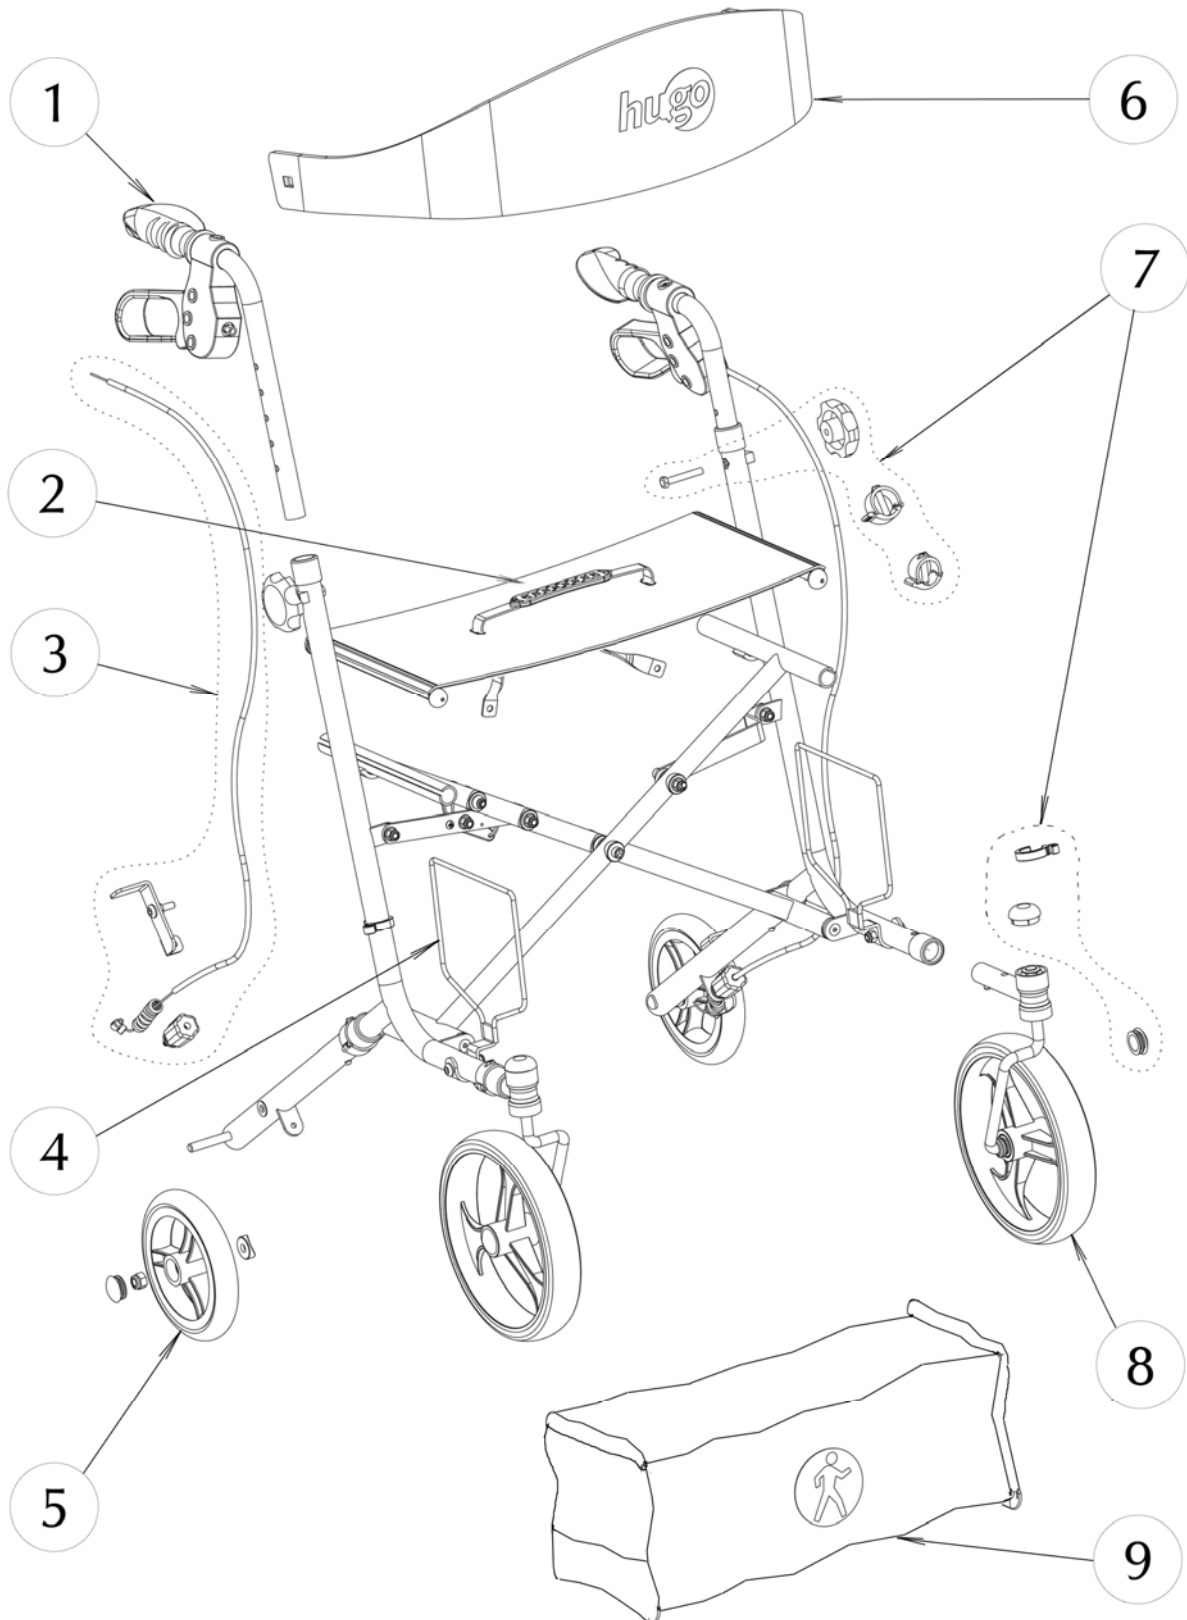

700-979 Hugo® Sidekick™ Side-Folding Rolling Walker with a Seat Blueberry

700-979
Hugo® Sidekick™ Side-Folding Rolling Walker with a Seat
Blueberry

Item #	AMG Part #	Item Description	Qty total	Qty sold
1.	C23-00016	Handle Bars with Brake Handle Assy (Handle Bar, Brake Handle with Housing & Hardware, Left / Right Ortho-handle Grip & End Plug) - L & R	1 PR	1 PR
2.	C23-00017	Vinyl Seat 18" x 9" and Seat Strap with Hardware (2 steel bars & 4 Cap Screws)	1 ST	1 ST
3.	C23-00018	Brake Cable and Pad Assy (Cable, Sleeve, Brake Pad L&R, Cable Adjustment Mechanism, Spring with Spring Sleeve, Cable Stopper with Set Screw & Fishtail Stopper) – L & R	1 PR	1 PR
4.	C23-00019	Mounting Brackets with Hardware - L & R	1 PR	1 PR
5.	C23-00020	6" Rear Wheel (3 Spokes) with Hardware (Curved Washer & Locknut M8) – 2 ea / set	1 ST	1 ST
6.	C23-00021	Backrest for Sidekick	1 EA	1 EA
7.	C23-00022	Set of 2 E-Clips dia=22mm, 2 E-Clips Dia=19mm, 2 Tightening Knobs & 2 Hex Bolts M6x32mm, 2 Cable Clips, 4 Wheel Caps & 2 Fork Caps	1 ST	1 ST
8.	C23-00023	Front Leg (Blueberry) with Fork, Wheel and Hardware – L & R	1 PR	1 PR
9.	C23-00025	Hugo-Sidekick under Seat Soft Bag, Black	1 EA	1 EA