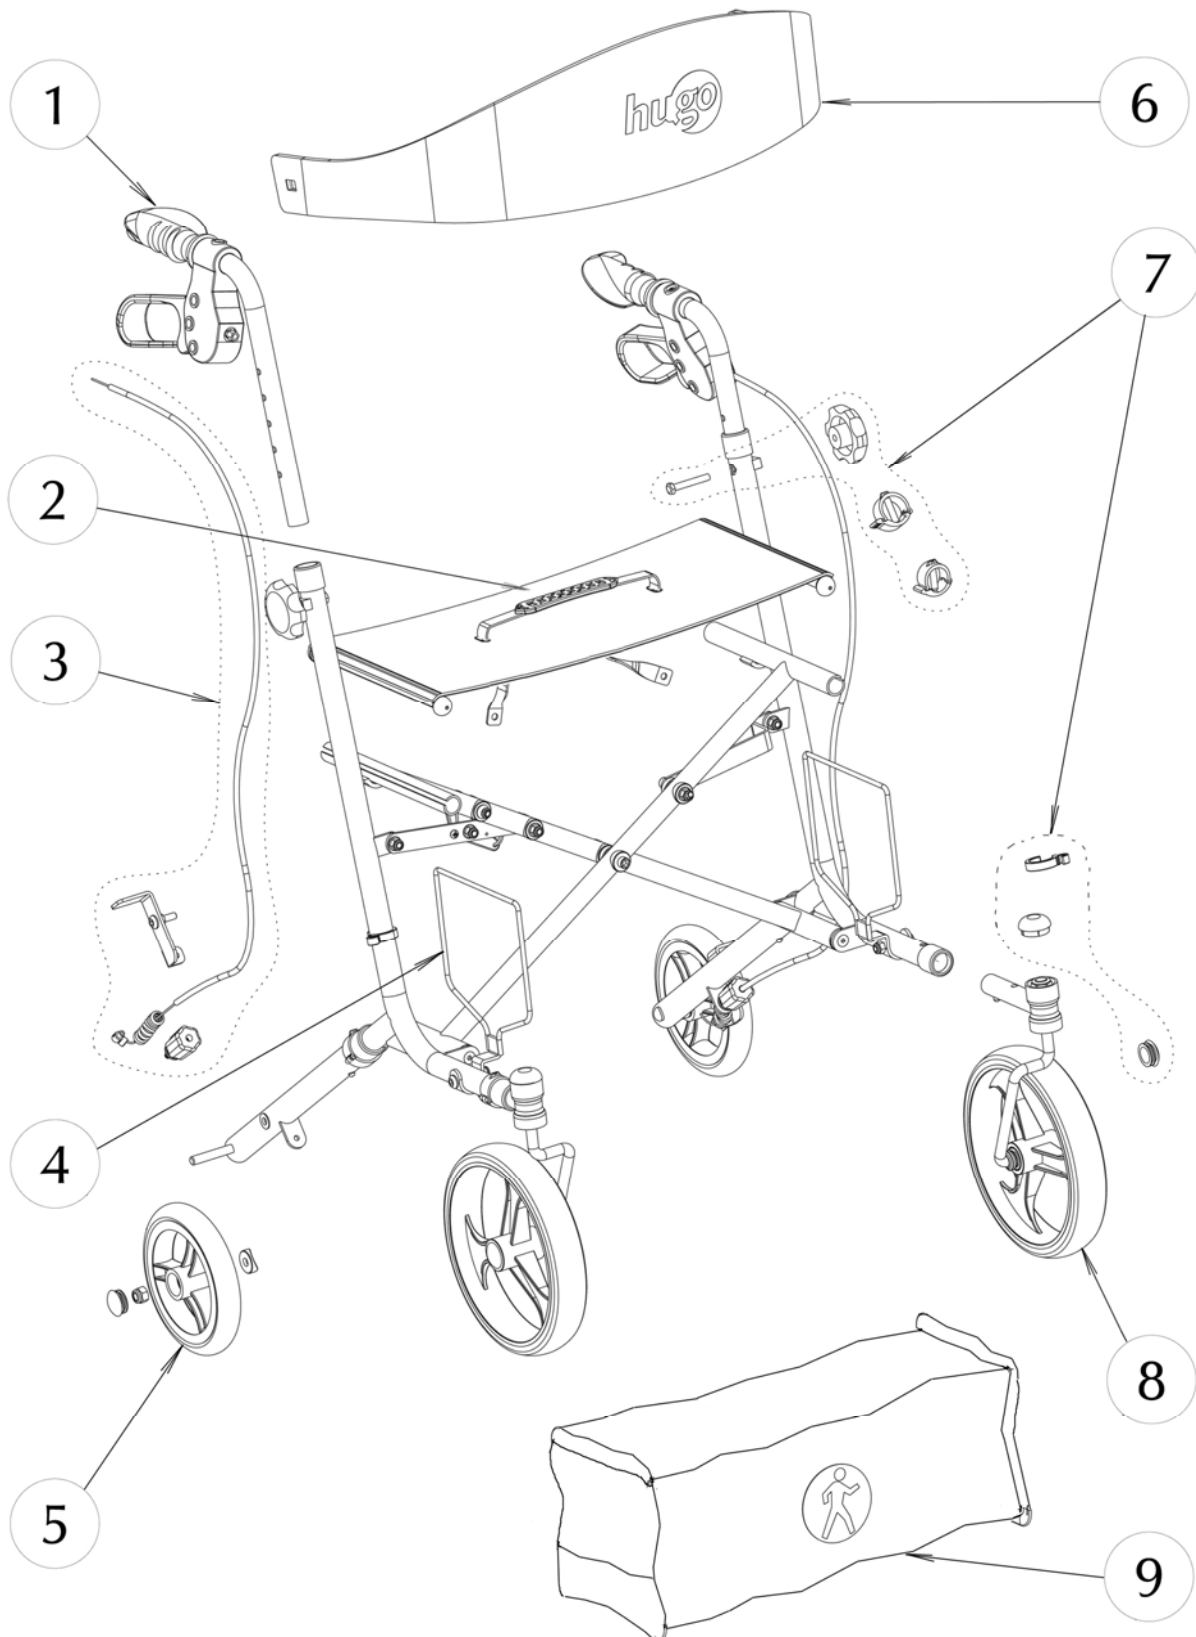

### 700-983 Hugo® Sidekick™ Side-Folding Rolling Walker with a Seat Tangerine

**700-983**  
**Hugo® Sidekick™ Side-Folding Rolling Walker with a Seat**  
**Tangerine**

Item #	AMG Part #	Item Description	Qty total	Qty sold
1.	<b>C23-00016</b>	Handle Bars with Brake Handle Assy (Handle Bar, Brake Handle with Housing & Hardware, Left / Right Ortho-handle Grip & End Plug) - L & R	1 PR	1 PR
2.	<b>C23-00017</b>	Vinyl Seat 18" x 9" and Seat Strap with Hardware (2 steel bars & 4 Cap Screws)	1 ST	1 ST
3.	<b>C23-00018</b>	Brake Cable and Pad Assy (Cable, Sleeve, Brake Pad L&R, Cable Adjustment Mechanism, Spring with Spring Sleeve, Cable Stopper with Set Screw & Fishtail Stopper) – L & R	1 PR	1 PR
4.	<b>C23-00019</b>	Mounting Brackets with Hardware - L & R	1 PR	1 PR
5.	<b>C23-00020</b>	6" Rear Wheel (3 Spokes) with Hardware (Curved Washer & Locknut M8) – 2 ea / set	1 ST	1 ST
6.	<b>C23-00021</b>	Backrest for Sidekick	1 EA	1 EA
7.	<b>C23-00022</b>	Set of 2 E-Clips dia=22mm, 2 E-Clips Dia=19mm, 2 Tightening Knobs & 2 Hex Bolts M6x32mm, 2 Cable Clips, 4 Wheel Caps & 2 Fork Caps	1 ST	1 ST
8.	<b>C23-00024</b>	Front Leg (Tangerine) with Fork, Wheel and Hardware – L & R	1 PR	1 PR
9.	<b>C23-00025</b>	Hugo-Sidekick under Seat Soft Bag, Black	1 EA	1 EA