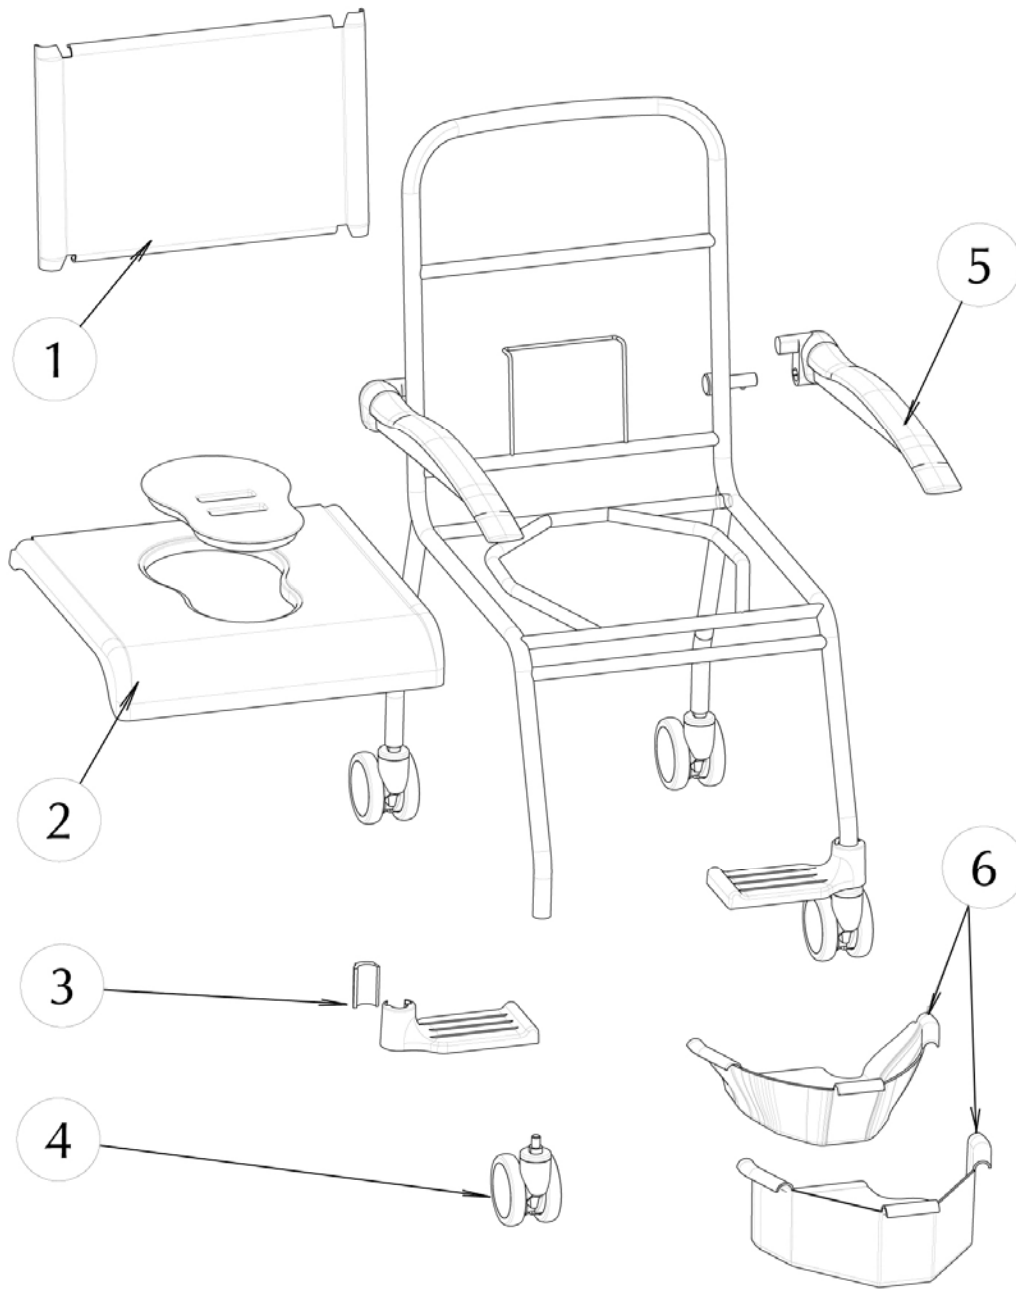

770-302 CLINELL COMMODE

Item #	AMG Part #	Item Description	Qty Per Unit	Pkg Qty
1.	A15-411	Backrest, White Plastic	1 EA	1 EA
2.	B15-401	Seat with Lid, White Plastic	1 ST	1 ST
3.	B15-351	Footrest Left & Right, Grey Plastic	1 PR	1 PR
4.	B15-101	Caster with Locking System, Grey Plastic (4 ea / set)	1 ST	1 ST
5.	B15-251	Armrest Left & Right, White Plastic	1 PR	1 PR
6.	B15-501	Reusable and Disposable Bedpan Support, White Plastic	1 ST	1 ST