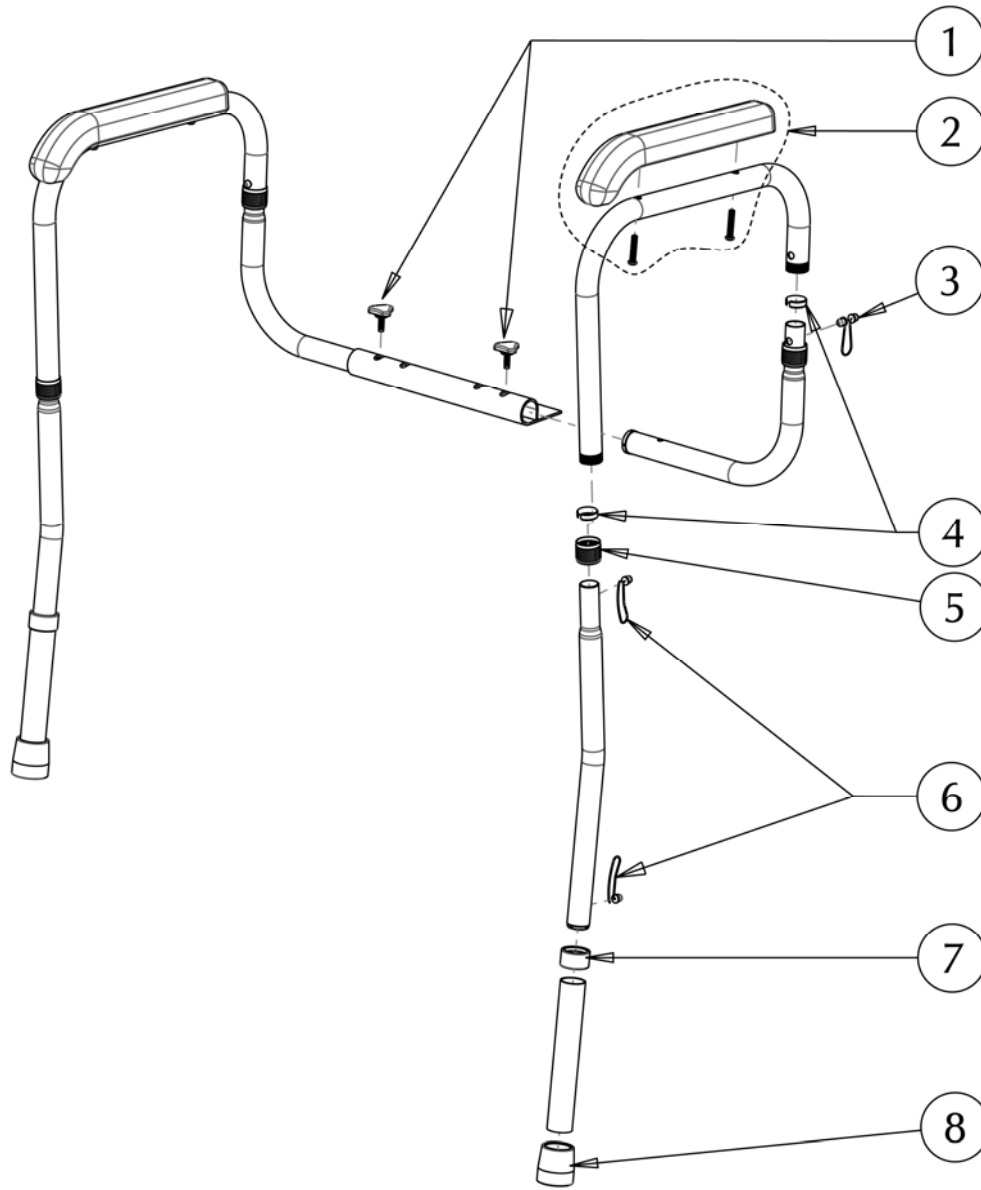

770-665 AQUASENSE ADJUSTABLE TOILET SAFETY RAILS

Item #	AMG Part #	Item Description	Qty Per Unit	Pkg Qty
1.	A03-151	AquaSense Triangle Knob, M6x16mm - 2 ea / set	1 ST	1 ST
2.	B03-047	Armrests with Hardware (2 White Arm Pads & 4 Philips Bolts 1/4x20-1.24")	1 ST	1 ST
3.	A03-221	Double Push-Button with Spring Spring – 2 ea / set	1 ST	1 ST
4.	A03-411	Inner Sleeve, Black Plastic – 4 ea / set	1 ST	1 ST
5.	A03-205	Tightening Aluminum Nut - 2 ea / set	2 ST	1 ST
6.	B03-811	Push Button & Spring	4 ST	1 ST
7.	A03-212	AquaSense Anti-Rattle for Extension Leg, Blue - 2 ea / set	1 ST	1 ST
8.	A03-435	AquaSense Plastic Tip, Blue – 2 ea / set	1 ST	1 ST