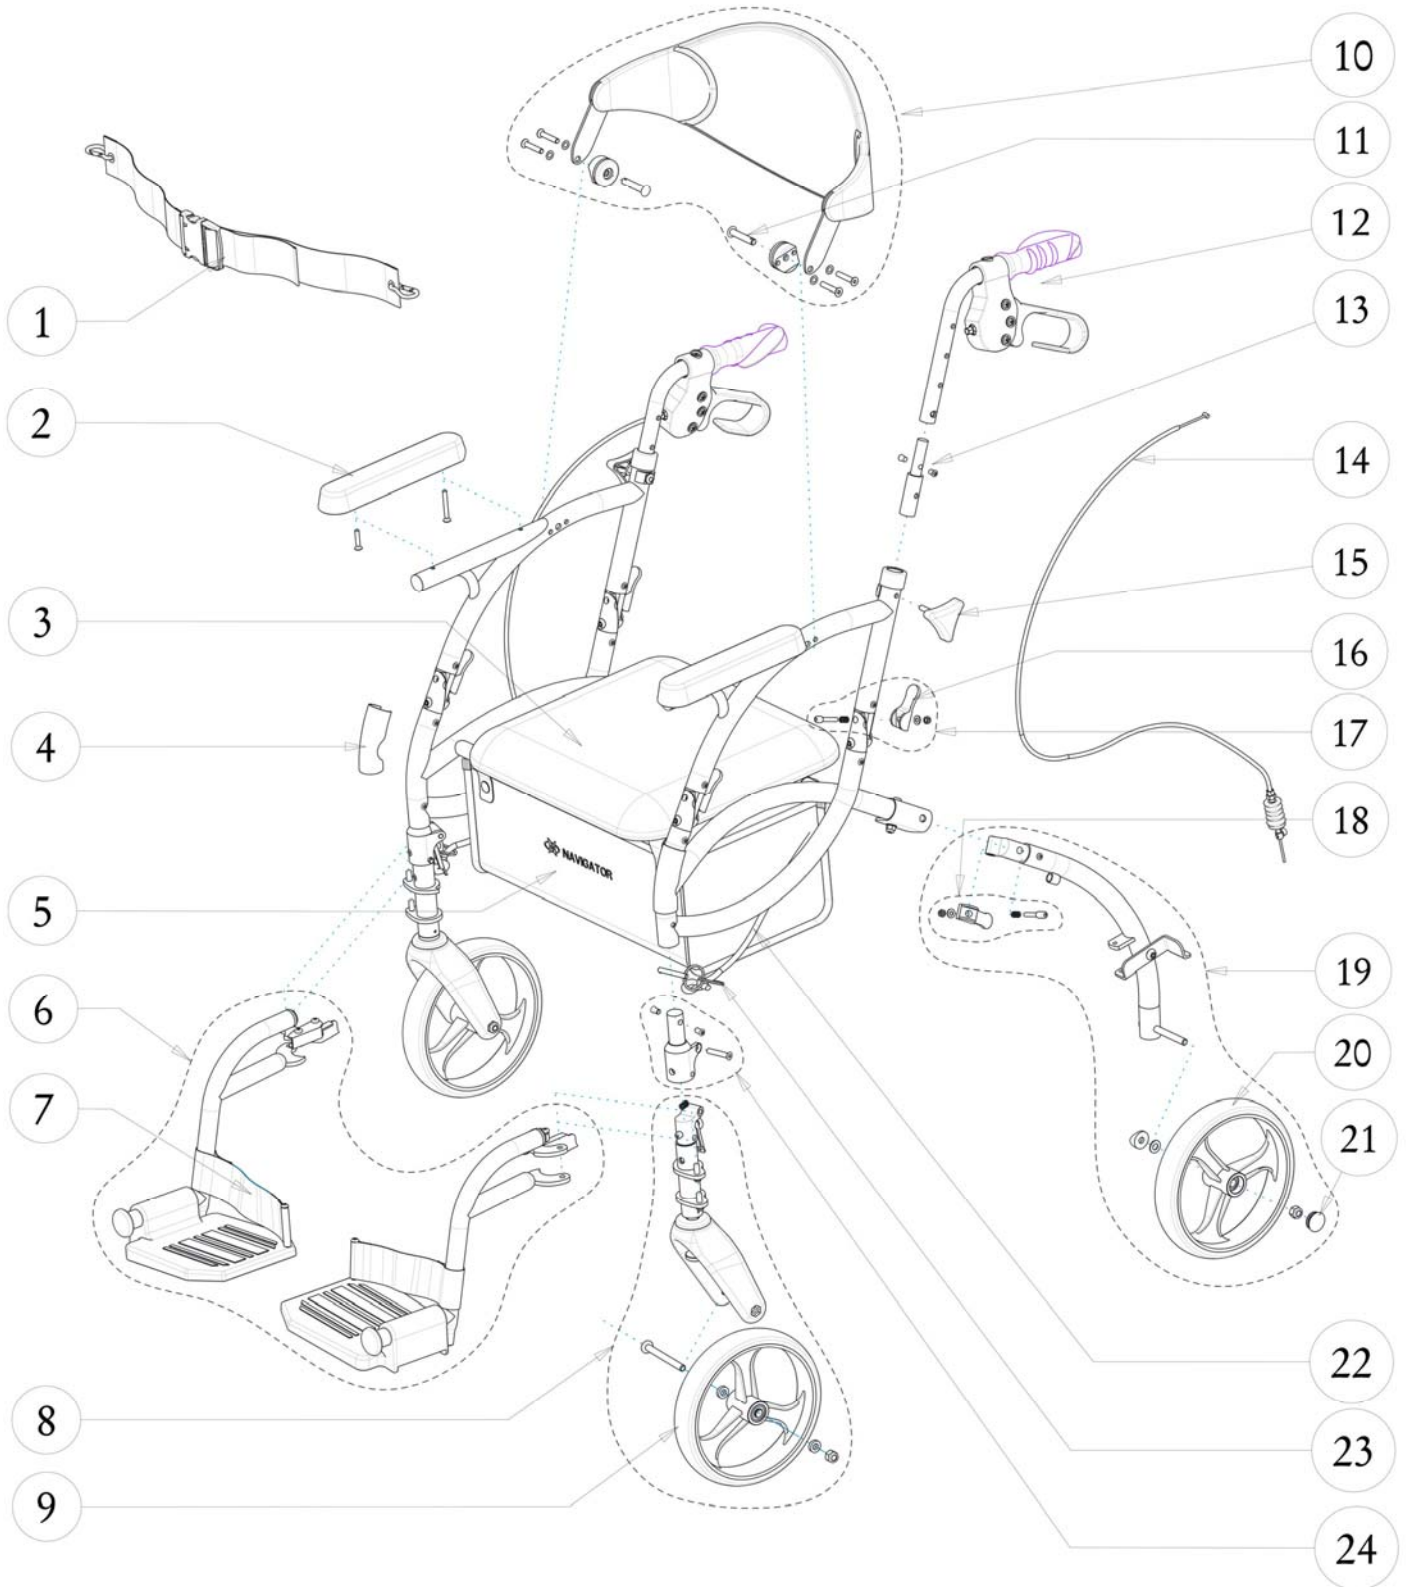

## 793-941 (PACIFIC BLUE) HUGO NAVIGATOR

Item #	AMG Part #	Item Description	Qty Per Unit	Sold by	UOM
1.	<b>A01-831</b>	Seatbelt with end-clips, Black	1	1	EA
2.	<b>B01-951</b>	Armrests with Hardware, L&R (2 Black Arm Pads, 4 Flat Philips Screws: 2 M5x25mm + 2 M5x40mm)	1	1	PR
3.	<b>B01-931</b>	Black Vinyl Seat 370 x 340 mm with Hardware (2 Brackets, 4 Round Philips Screws M5x15mm and 4 Washers)	1	1	EA
4.	<b>A01-861</b>	Protect-Front Leg, Black Plastic - 2 ea / set	1	1	ST
5.	<b>A01-821</b>	Under-Seat Bag w/Hugo Logo, Black	1	1	EA
6.	<b>B01-980BL</b>	Detachable Swing-Away Footrests, Pacific-Blue, L&R	1	1	PR
7.	<b>B01-991</b>	Heel Loops - 2ea / set	1	1	ST
8.	<b>B01-910BL</b>	Front Leg Complete with Fork & Wheel, Pacific-Blue, L&R	1	1	PR
9.	<b>B01-146</b>	8"x1.4" Hugo Front Wheel (Solid Tire, 3 Spokes Hub, Bushing & 2 Bearings)	2	1	EA
10.	<b>B01-902</b>	Black Backrest with Hardware (2 Brackets, 2 Holding Pins, 4 Screws & 4 Washers)	1	1	EA
11.	<b>A01-801</b>	Backrest Holding Pin - 2 ea / set	1	1	ST
12.	<b>B01-961</b>	Black Handle Bar with Brake Grip Assy, L&R	1	1	PR
13.	<b>B01-966</b>	Handle Extension Tubes and Hardware (2 Tubes & 4 Set Screws M6)	1	1	ST
14.	<b>B01-941</b>	Brake Cable & Sleeve Assembly (Cable, Sleeve, Adjustment Screw, Spring, Spring Sleeve, Cable Stopper with Screw M5x6mm & Fishtail Stopper), L&R	1	1	PR
15.	<b>A01-415</b>	Triangular Knob, M6x30mm	2	1	EA
16.	<b>A01-401</b>	Plastic Lever for Folding Mechanism, Black - 2 ea / set	3	1	ST
17.	<b>B01-925</b>	Armrest Release Folding Mechanism (4 Plastic Lever, 4 Pins, 4 Springs, 4 Washers & 4 Locknuts)	1	1	ST
18.	<b>B01-926</b>	Rear Leg Release Folding Mechanism (2 Plastic Lever, 2 Pins, 2 Springs & 2 Special Nuts)	1	1	ST
19.	<b>B01-750BL</b>	Rear Leg Complete with Wheel, Pacific-Blue, L&R	1	1	PR
20.	<b>B01-147</b>	8"x1.4" Hugo Rear Wheel (Solid Tire, 3 Spokes Hub, Bushing & 2 Bearings)	2	1	EA
21.	<b>A01-453</b>	Hub Cap for Wheel	2	1	EA
22.	<b>B01-970</b>	Folding Strap with Clips and Pins	1	1	EA
23.	<b>B01-971</b>	Pin, cotterless detent, m6x 27.5mm grip length, w/tether - 2ea / set	1	1	ST
24.	<b>B01-921</b>	Fork Folding Upper Bracket with Hardware, L&R	1	1	PR