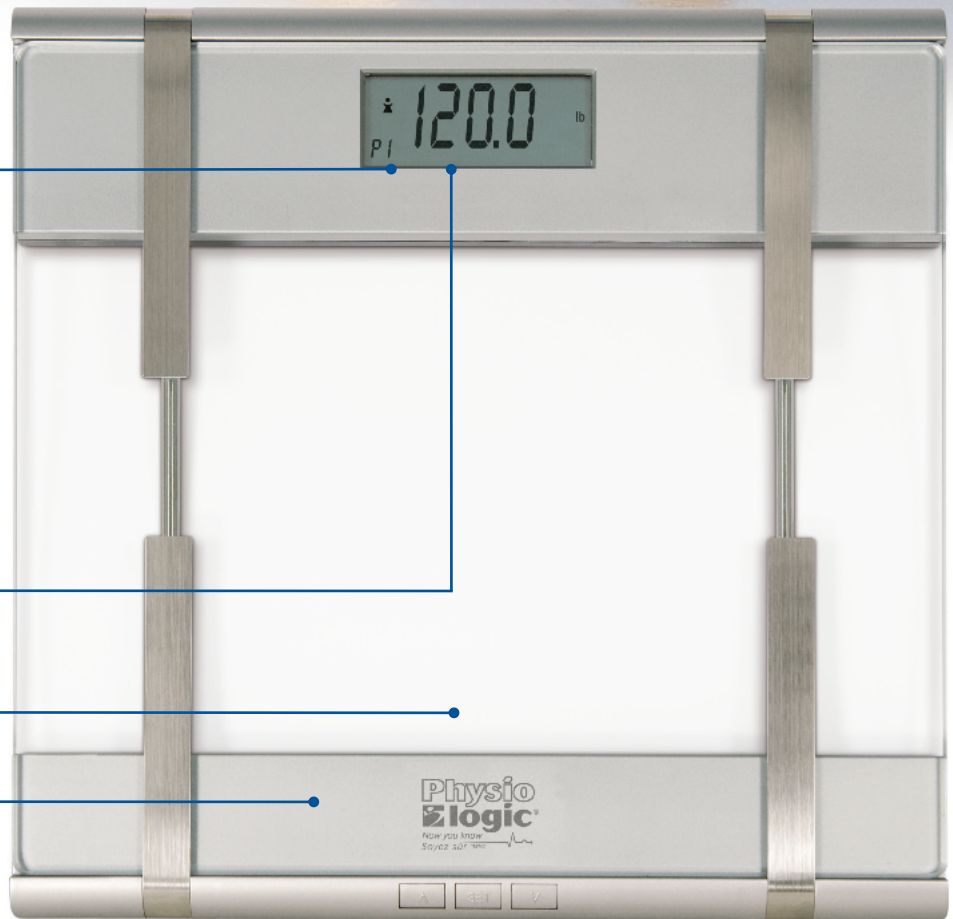

# Digital Body Fat and Water Scale

Large, easy-to-read LCD

Displays weight in kilograms and in pounds, as well as body fat, water & muscle mass.

Personalized, 10 user memory  
(lithium battery included)

Shatter-resistant tempered  
glass platform

Capacity 330 lb (150 kg)

AMG n°	Format	UPC (case)	UPC (unit)	Retail box dimensions
116-970	1 scale / box	0 5756599137 3	0 5756596271 7	12.9" x 2.16" x 12.7" (33 cm x 5.5 cm x 32.5 cm)

For more information about Physiologic® products, contact your AMG representative, call 1-800-363-2381 or visit our website at [www.amgphysiologic.com](http://www.amgphysiologic.com)