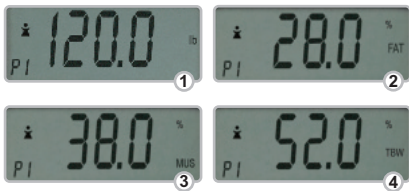

# Digital Body Fat and Water Scale

Large, easy-to-read LCD

Displays weight in kilograms and in pounds, as well as body fat, water & muscle mass.

Personalized, 10 user memory  
(lithium battery included)

Shatter-resistant tempered  
glass platform

Capacity 330 lb (150 kg)

AMG n°	Format	UPC (case)	UPC (unit)	Retail box dimensions
116-970	1 scale / box	0 5756599137 3	0 5756596271 7	12.9" x 2.16" x 12.7" (33 cm x 5.5 cm x 32.5 cm)

For more information about Physiologic® products, contact your AMG representative, call 1-800-363-2381 or visit our website at [www.amgphysiologic.com](http://www.amgphysiologic.com)