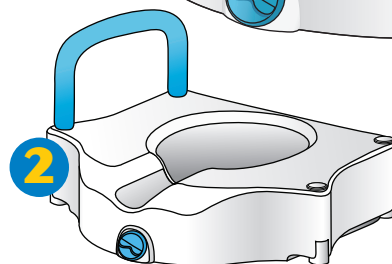

Makes it easier to get on and off the toilet by adapting to the user's specific needs.

- 3 easy-to-assemble configurations for maximum versatility.
- Molded seat for greater comfort.
- Raises toilet seat height by 4" (10 cm) for easier access and use.
- Attaches securely to most standard and elongated toilets for maximum usability.
- Large opening; 10" x 8½" (25.4 cm x 21.6 cm) for optimal fluid flow and less mess.
- Easy-to-clean polyethylene for easy clean ups.
- Corrosion resistant for increased durability.
- Comfortable, easy-grip foam padded armrests.
- Easy-to-turn adjustment knob.
- 300 lb weight capacity for greater stability.
- Limited lifetime warranty.
- Parts available, because AMG is committed to quality and great customer service.

Use both armrests for more security and support getting up and down.

Use one armrest for easy lateral access and a secure grip.

Use without armrests for maximum space and easy access.

Corrosion resistant

Seat Depth

18" - 14" (45.7 - 35.6 cm)

Width Between Arms

4" (10 cm)

Raised Height

AMG No.	Description	Retail Box Dimensions (W x D x H)	Unit UPC
770-618	3-in-1 Raised Toilet Seat	18.1" x 7.9" x 21.2" (46 cm x 20 cm x 54 cm)	7 757571 70618 4