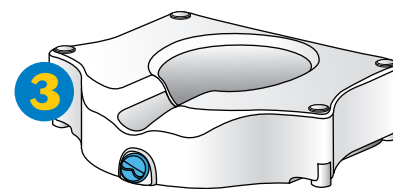

Makes it easier to get on and off the toilet by adapting to the user's specific needs.

- 3 easy-to-assemble configurations for maximum versatility.
- Molded seat for greater comfort.
- Raises toilet seat height by 4" (10 cm) for easier access and use.
- Attaches securely to most standard and elongated toilets for maximum usability.
- Large opening; 10" x 8½" (25.4 cm x 21.6 cm) for optimal fluid flow and less mess.
- Easy-to-clean polyethylene for easy clean ups.
- Corrosion resistant for increased durability.
- Comfortable, easy-grip foam padded armrests.
- Easy-to-turn adjustment knob.
- 300 lb weight capacity for greater stability.
- Limited lifetime warranty.
- Parts available, because AMG is committed to quality and great customer service.

Use both armrests for more security and support getting up and down.

Use one armrest for easy lateral access and a secure grip.

Use without armrests for maximum space and easy access.

Corrosion resistant

Easy to clean

Adds 4" of height

Weight capacity

6.2 lb (2.8 kg)

Product Weight

20.5" - 17" (52 - 43 cm)

Seat Width

16" (40.6 cm)

Seat Depth

18" - 14" (45.7 - 35.6 cm)

Width Between Arms

4" (10 cm)

Raised Height

AMG No.	Description	Retail Box Dimensions (W x D x H)	Unit UPC
770-618	3-in-1 Raised Toilet Seat	18.1" x 7.9" x 21.2" (46 cm x 20 cm x 54 cm)	7 757571 70618 4