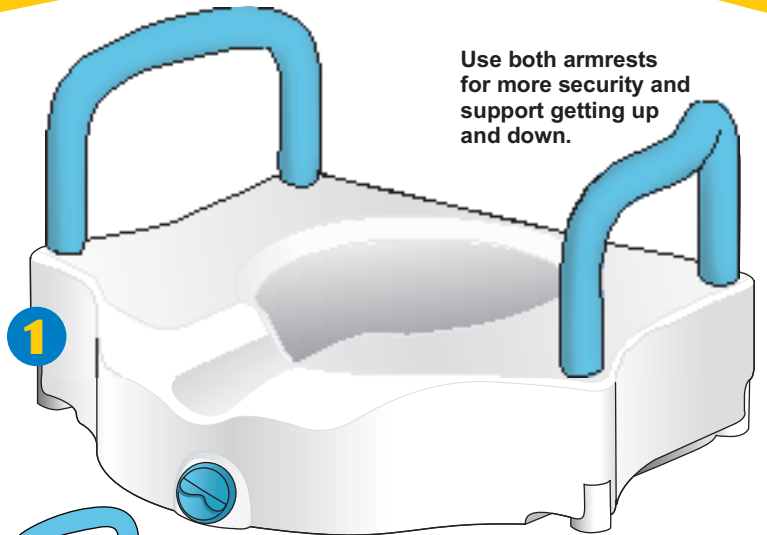

NEW!

AquaSense®

For a safer bathroom

Raised Toilet Seat

1 Maximum security and support

2 Easy lateral access and secure grip

3 Maximum space and easy access

3 Configurations in **1**

MAX.
300 lb
(136 kg)

Weight capacity

Easy to clean

Adds 4" of height

NEW!

AquaSense®

For a safer bathroom

Raised Toilet Seat

Makes it easier to get on and off the toilet by adapting to the user's specific needs.

- 3 easy-to-assemble configurations for maximum versatility.
- Molded seat for greater comfort.
- Raises toilet seat height by 4" (10 cm) for easier access and use.
- Attaches securely to most standard and elongated toilets for maximum usability.
- Large opening; 10" x 8½" (25.4 cm x 21.6 cm) for optimal fluid flow and less mess.
- Easy-to-clean polyethylene for easy clean ups.
- Corrosion resistant for increased durability.
- Comfortable, easy-grip foam padded armrests.
- Easy-to-turn adjustment knob.
- 300 lb weight capacity for greater stability.
- Limited lifetime warranty.
- Parts available, because AMG is committed to quality and great customer service.

Use both armrests for more security and support getting up and down.

Use one armrest for easy lateral access and a secure grip.

Use without armrests for maximum space and easy access.

Corrosion resistant