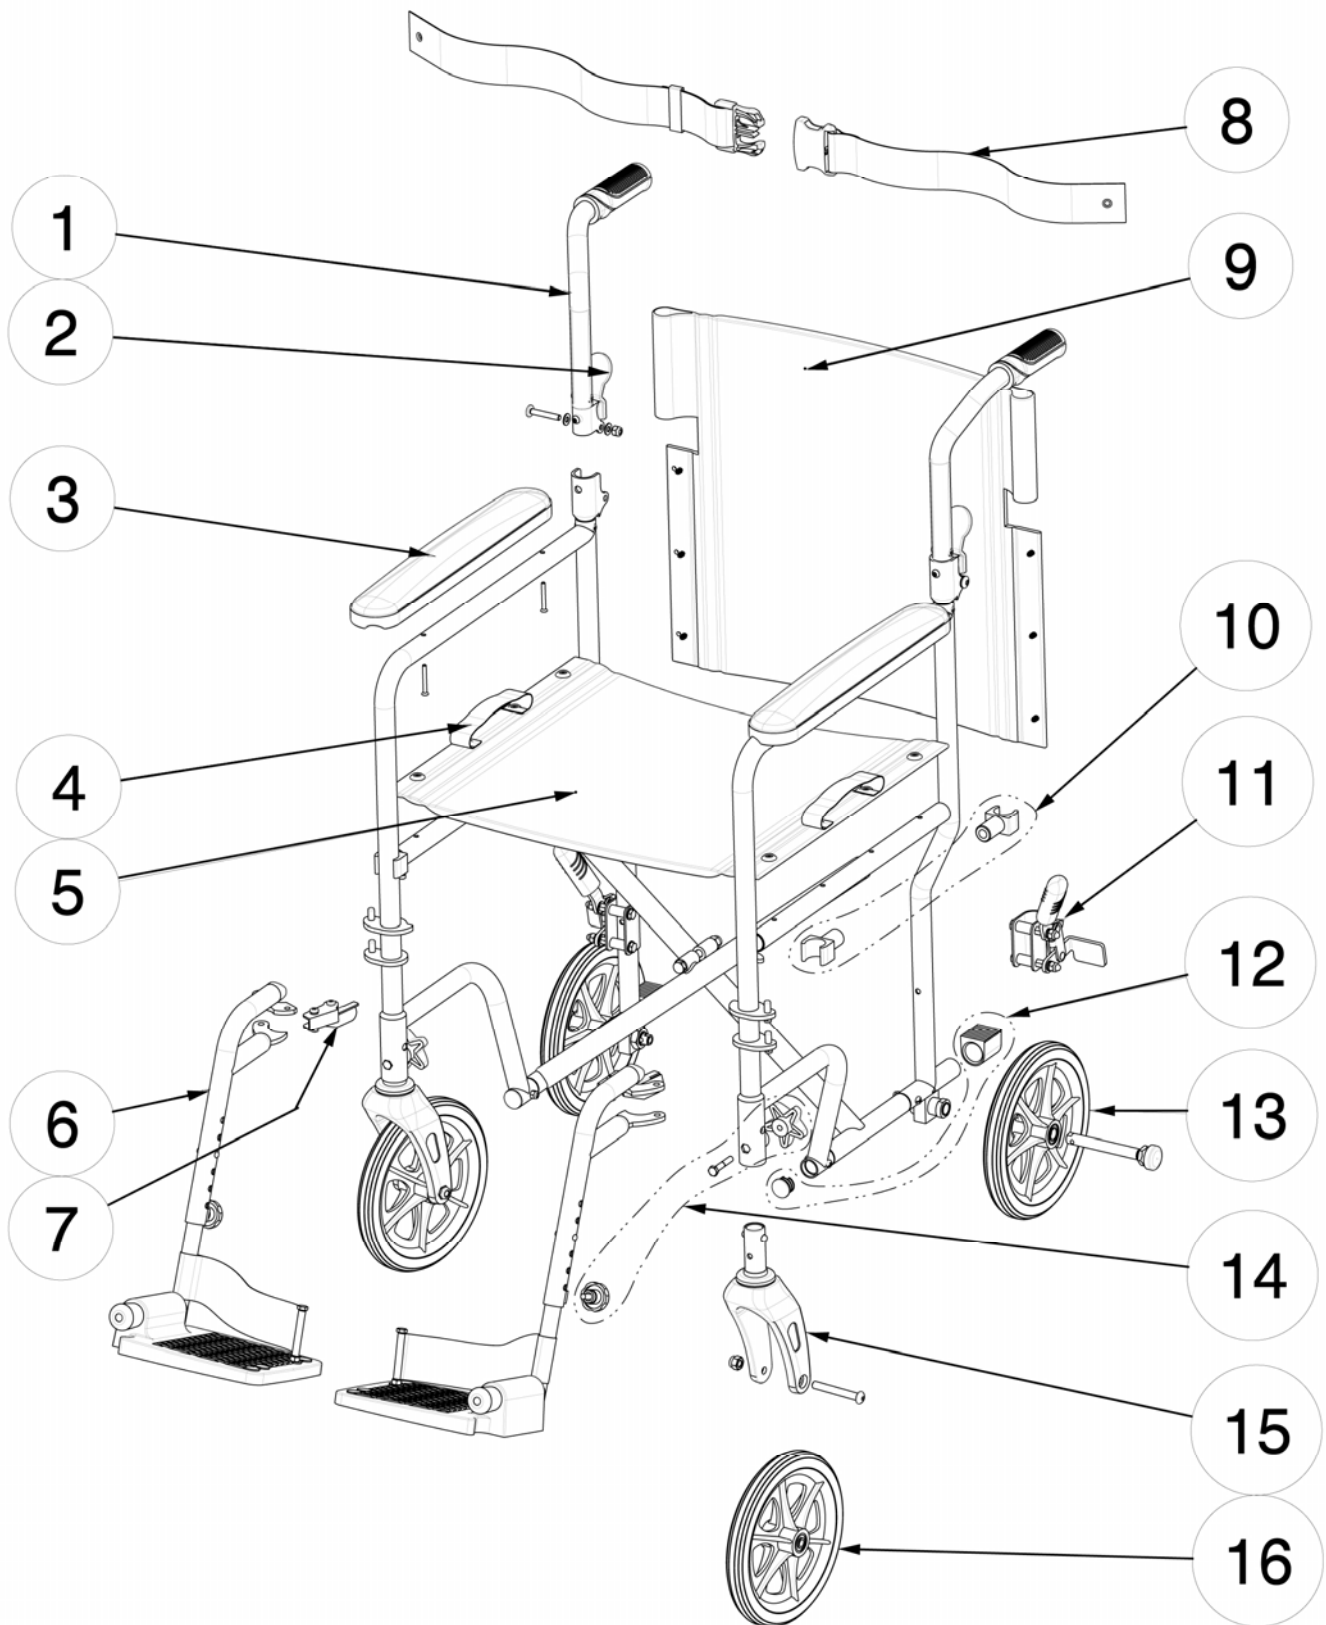

700-869 (MIDNIGHT-BLUE) HUGO TRANSPORT CHAIR 19" WIDE

**700-869 (MIDNIGHT-BLUE)
HUGO TRANSPORT CHAIR 19" WIDE**

Item #	AMG Part #	Item Description	Qty Per Unit	Sold by	UOM
1.	C48-00076	Blue Folding Handle & Quick Fold Mechanism - L & R	1	1	PR
2.	C48-00077	Handle Release Lever, Black - 2 ea / set	1	1	ST
3.	C48-00078	Full Black Nylon Arm Pad & Hardware – 2 ea / set	1	1	ST
4.	C48-00061	Seat Strap - 2 ea /set	1	1	ST
5.	C48-00079	Black Nylon Seat Upholstery 19"x15.5" & Hardware	1	1	EA
6.	C48-00081	Blue Swing-Away Footrest - L & R	1	1	PR
7.	C48-00082	Black Footrest Release Mechanism - L & R	1	1	PR
8.	C48-00066	Safety Belt, Black	1	1	EA
9.	C48-00084	Hugo Black Nylon Back Upholstery 19"x16" & Hardware	1	1	EA
10.	C48-00069	2 Front & 2 Rear Black Seat Guides	1	1	ST
11.	C48-00070	Wheel Lock Assembly - L & R	1	1	PR
12.	C48-00087	2 Front + 2 Rear End Plugs	1	1	ST
13.	C48-00085	8" Black Rear 6 Spokes Wheel & Hardware	2	1	EA
14.	C48-00086	Set of Knobs & Hardware – 6 ea / set	1	1	ST
15.	C48-00088	Front Fork & Hardware	2	1	EA
16.	C48-00089	8" Black Front 6 Spokes Wheel & Hardware	2	1	EA