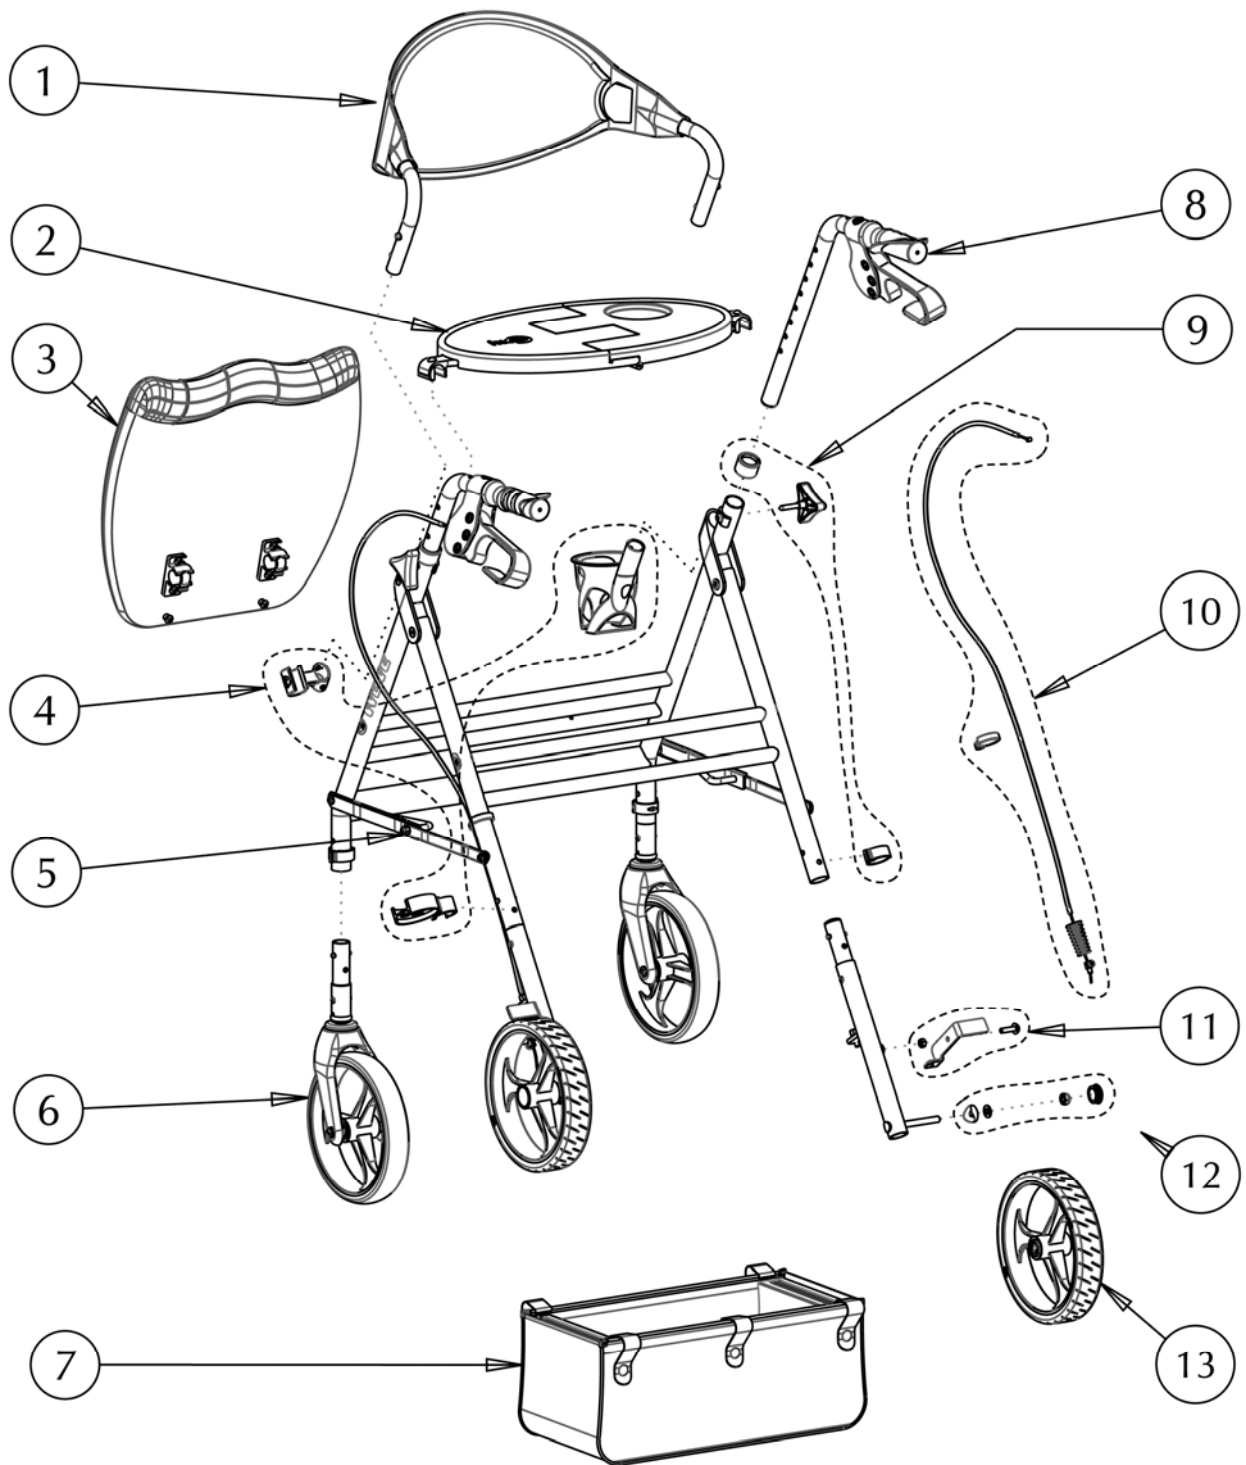

# 700-905 (BLUE) HUGO WAVE

**700-905 (BLUE)**  
**HUGO WAVE**

Item #	AMG Part #	Item Description	Qty total	Qty sold
1.	<b>B01-201</b>	Backrest For Hugo-Wave	1 EA	1 EA
2.	<b>B01-651</b>	Tray ( Accessory )	1 EA	1 EA
3.	<b>B01-272</b>	Seat for Hugo Wave with Hardware	1 EA	1 EA
4.	<b>B01-652</b>	Cup and Cane Holder Set ( Accessory )	1 ST	1 ST
5.	<b>B01-061</b>	Folding Mechanism with Hardware for Hugo Wave	1 EA	1 EA
6.	<b>B01-111</b>	Front Fork and Wheel with Hardware for Hugo Wave	1 PR	1 PR
7.	<b>A01-494</b>	Hugo-Wave under Seat Vinyl Basket, Black	1 EA	1 EA
8.	<b>B01-015</b>	Handle Bars with Brake Handle Subassy for Hugo Wave	1 PR	1 PR
9.	<b>B01-806</b>	Hardware for Handle Bar, Removable Leg and Fork ( 4 Anti-Rattle, 2 Triangular Knobs & 4 E-Clips)	1 ST	1 ST
10.	<b>B01-160</b>	Brake Cable & Sleeve Assembly (2 Cables, 2 Sleeves, 2 Adjustment Screws, 2 Springs with 2 Spring Sleeves, 2 Cable Stoppers with 2 Screws M5x6mm, 2 Fishtail Stoppers and 2 Cable Clips)	1 ST	1 ST
11.	<b>B01-161</b>	Bottom Brake Assembly (2 Bolts M6x22mm, Left & Right Brake Pad & 2 Nuts)	1 PR	1 PR
12.	<b>B01-855</b>	Hardware for Rear Wheels (2 Locknuts M8, 2 Curved Washers, 2 Steel Washers & 2 Hub Caps for Wheel Bolt)	1 ST	1 ST
13.	<b>B01-147X</b>	8" x 1.5" Hugo Rear Wheel (PU Flat Tire, 3 Spokes Hub, Bushing & 2 Bearings)	2	1 EA