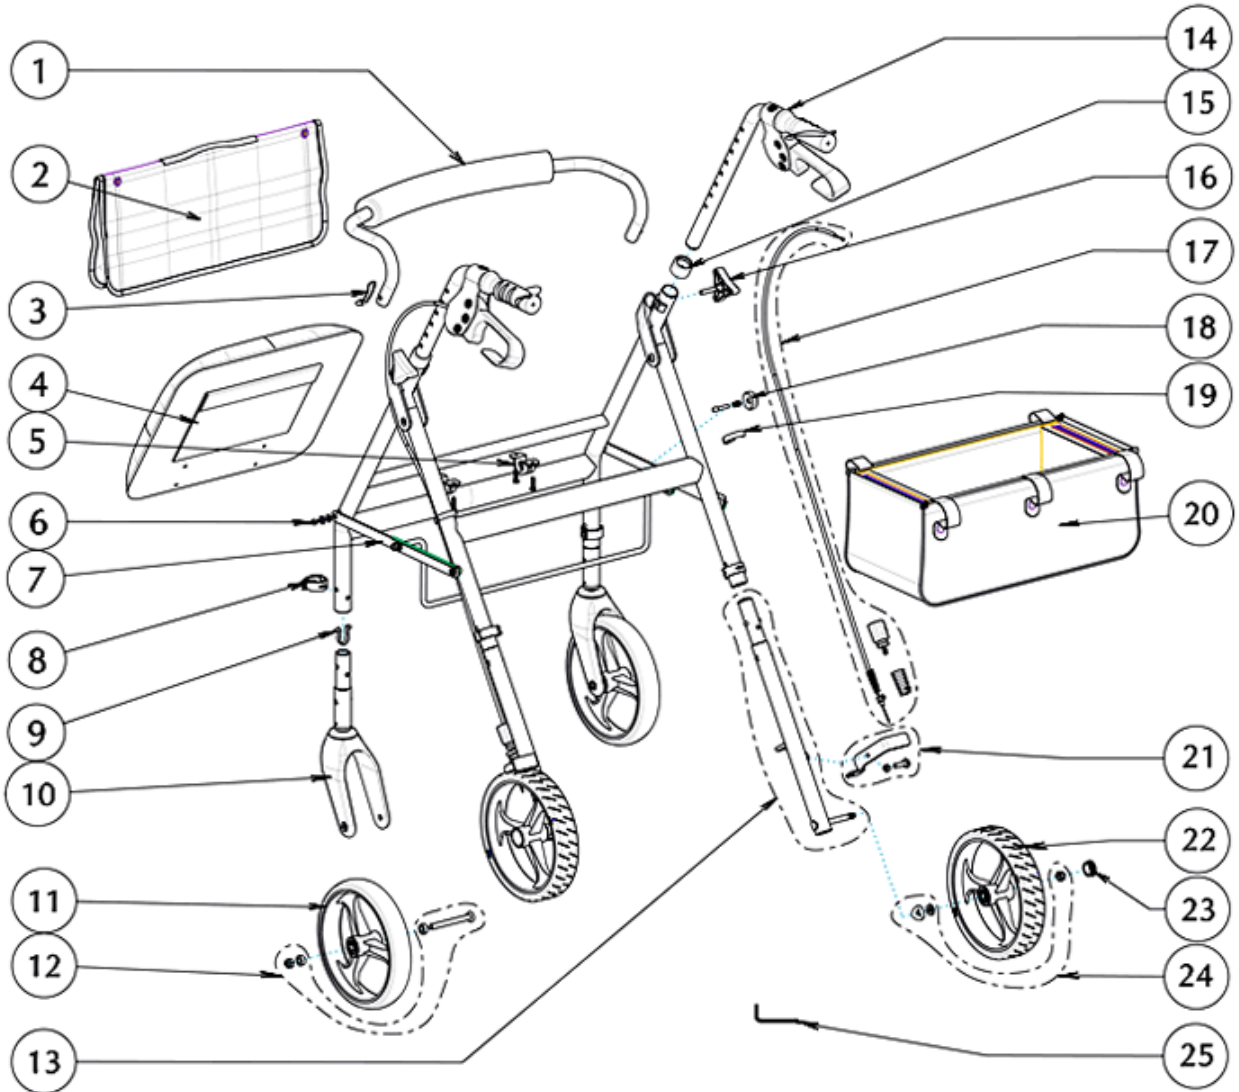

**700-957 (PACIFIC BLUE)
HUGO ROLLATOR
8"x1.5" WHEELS AND CURVED BACKREST**

**700-957 (PACIFIC BLUE)
HUGO ROLLATOR
8"x1.5" WHEELS AND CURVED BACKREST**

Item #	AMG Part #	Item Description	Qty Per Unit	Sold by	UOM
1.	B01-206BK	Curved Backrest Assembly (Curved Black Tube & 19mm, Foam, 2 Push-Buttons & 2 Springs)	1	1	EA
2.	A01-484	Hugo "Elite" Saddle Bag, Black	1	1	EA
3.	B01-811	Push-Button & Spring	2	1	ST
4.	B01-270	Vinyl Seat Cushion (14" x 12") with Hardware (2 Brackets, 2 Screws M5x15 & 4 Washers)	1	1	EA
5.	B01-816	Hardware for Seat (Bracket, 2 Screws M5x15mm & 2 Washers)	2	1	ST
6.	B01-824	Hardware for Folding Mechanism (4 Screws M5x6mm, 4 Steel Washers & 2 white Washers)	1	1	ST
7.	B01-085N	Folding Mechanism Complete with Locking System for Hugo	1	1	ST
8.	A01-241	E-Clip, Black – 4 ea / set	1	1	ST
9.	A01-260	Push-Buttons(dia.5.8mm) with Spring Assembly - 2ea / set	4	1	ST
10.	B01-124PB	Front Fork Assy, Pacific Blue (Plastic Fork & Pacific Blue Aluminum Tubing with Slotted Spring Pin)	2	1	EA
11.	B01-146	8"x1.4" Hugo Front Wheel (PU Tire, 3 Spokes Hub, Bushing & 2 Bearings)	2	1	EA
12.	B01-832	Hardware for 8" Front Wheel (Bolt M8x78.5mm, 2 Washers & Nut)	2	1	ST
13.	C23-00051	Rear Detachable Leg with M8 Bolt - L&R	1	1	PR
14.	B01-024L	Left Handle Bar with Brake Handle Assy (Handle Bar, Brake Handle with Housing & Hardware, Left Ortho-handle Grip & End Plug)	1	1	EA
	B01-024R	Right Handle Bar with Brake Handle Assy (Handle Bar, Brake Handle with Housing & Hardware, Right Ortho-handle Grip & End Plug)	1	1	EA
15.	A01-206	Anti-Rattle, Plastic	2	1	EA
16.	A01-415	Triangular Knob, M6x30mm	2	1	EA
17.	B01-181	Brake Cable & Sleeve Assembly (Cable, Sleeve 860mm, Bottom Brake Adjustment, Spring, Spring Sleeve, Cable Stopper with Screw M5x6mm & Fishtail Stopper)	1	1	PR
18.	B01-090	Locking Subassembly for Folding Mechanism (Black Button, Spring & Pin)	1	1	ST
19.	A01-243	Cable-Clip, Black – 2 ea / set	1	1	ST
20.	A01-483	Hugo under Seat Basket (420x225x145mm), Black	1	1	EA
21.	B01-159	Bottom Brake Assembly(Bolt M6x22mm, Left Brake Pad & Nut), L&R	1	1	PR
22.	B01-147X	8"x1.5" Hugo Rear Wheel (PU Flat Tire, 3 Spokes Hub, Bushing & 2 Bearings)	2	1	EA
23.	A01-453	Hub Cap for Wheel	2	1	EA
24.	B01-845	Hardware for Rear Wheel (Locknut M8, Curved Washer & Steel Washer)	2	1	ST
25.	A01-705	#4mm Allen Key	1	1	EA