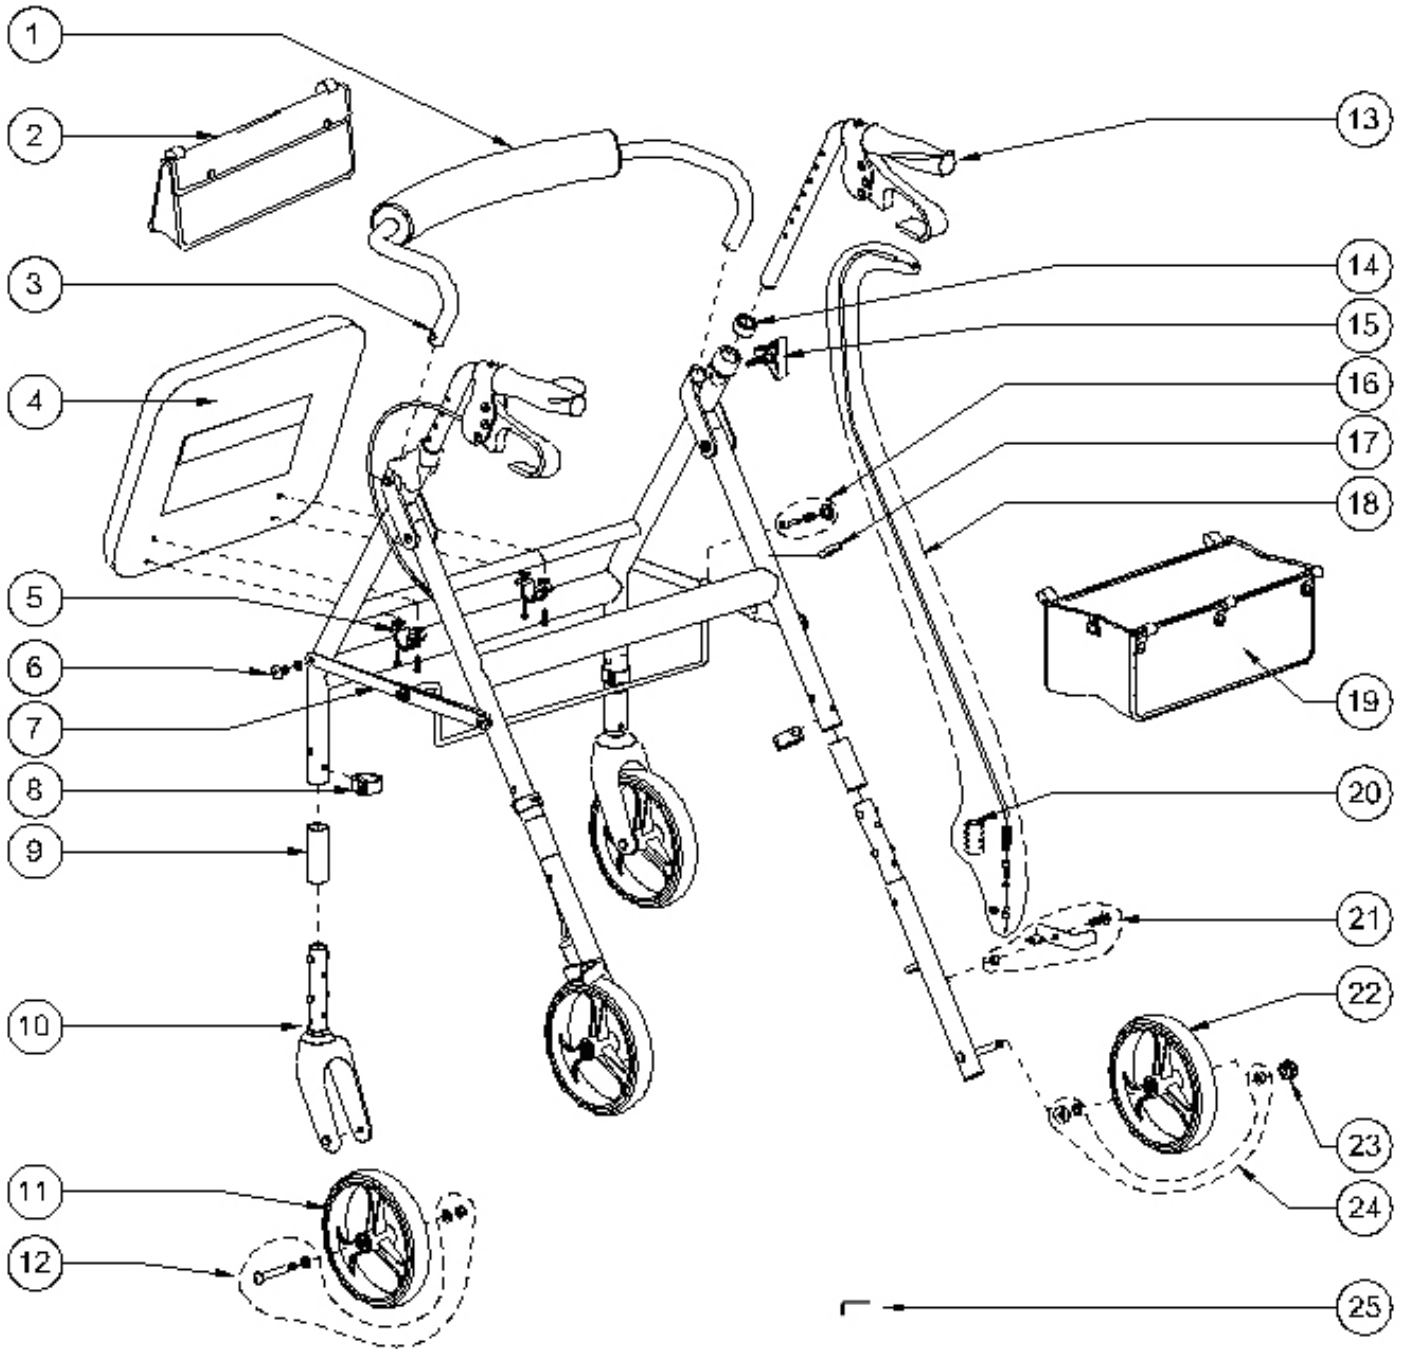

## 700-959 (PACIFIC BLUE) HUGO ROLLATOR 4.8

Item #	AMG Part #	Item Description	Qty Per Unit	Sold by	UOM
1.	<b>B01-206BK</b>	Curved Backrest Assembly (Curved Black Tube & 19mm, Foam, 2 Push-Buttons & 2 Springs)	1	1	EA
2.	<b>A01-484</b>	Hugo "Elite" Saddle Bag, Black	1	1	EA
3.	<b>B01-811</b>	Push-Button & Spring	2	1	ST
4.	<b>B01-270</b>	Vinyl Seat Cushion (14" x 12") with Hardware (2 Brackets, 2 Screws M5x15 & 4 Washers)	1	1	EA
5.	<b>B01-816</b>	Hardware for Seat (Bracket, 2 Screws M5x15mm & 2 Washers)	2	1	ST
6.	<b>B01-824</b>	Hardware for Folding Mechanism (4 Screws M5x6mm, 4 Steel Washers & 2 white Washers)	1	1	ST
7.	<b>B01-085N</b>	Folding Mechanism Complete with Locking System for Hugo	1	1	ST
8.	<b>A01-241</b>	E-Clip, Black – 4 ea / set	1	1	ST
9.	<b>A01-510PB</b>	Extension Tubing, Pacific Blue (& 25.4 x 50mm) – 4 ea / set	1	1	ST
10.	<b>B01-124X</b>	Front Fork Assy for Hugo (Plastic Fork & Aluminum Housing with Slotted Spring Pin)	2	1	EA
11.	<b>B01-146</b>	8"x1.4" Hugo Front Wheel (PU Tire, 3 Spokes Hub, Bushing & 2 Bearings)	2	1	EA
12.	<b>B01-832</b>	Hardware for 8" Front Wheel (Bolt M8x78.5mm, 2 Washers & Nut)	2	1	ST
13.	<b>B01-024L</b>	Left Handle Bar with Brake Handle Assy (Handle Bar, Brake Handle with Housing & Hardware, Left Ortho-handle Grip & End Plug)	1	1	EA
	<b>B01-024R</b>	Right Handle Bar with Brake Handle Assy (Handle Bar, Brake Handle with Housing & Hardware, Right Ortho-handle Grip & End Plug)	1	1	EA
14.	<b>A01-206</b>	Anti-Rattle, Plastic	2	1	EA
15.	<b>A01-415</b>	Triangular Knob, M6x30mm	2	1	EA
16.	<b>B01-090</b>	Locking Subassembly for Folding Mechanism (Button, Spring & Pin)	1	1	ST
17.	<b>A01-243</b>	Cable-Clip, Black – 2 ea / set	1	1	ST
18.	<b>B01-157</b>	Brake Cable & Sleeve Assembly (Cable, Sleeve 860mm, Adjustment Screw, Spring, Spring Sleeve, Cable Stopper with Screw M5x6mm & Fishtail Stopper)	2	1	ST
19.	<b>A01-483</b>	Hugo under Seat Basket (420x225x145mm), Black	1	1	EA
20.	<b>A01-419</b>	Spring Sleeve, Black	2	1	EA
21.	<b>B01-159</b>	Bottom Brake Assembly, L&R (2 Bolts M6x22mm, Left&Right Brake Pad & 2 Hex Nuts)	1	1	ST
22.	<b>B01-147</b>	8"x1.4" Hugo Rear Wheel (PU Tire, 3 Spokes Hub, Bushing & 2 Bearings)	2	1	EA
23.	<b>A01-453</b>	Hub Cap for Wheel	2	1	EA
24.	<b>B01-845</b>	Hardware for Rear Wheel (Locknut M8, Curved Washer & Steel Washer)	2	1	ST
25.	<b>A01-705</b>	Allen Key #4mm	1	1	EA