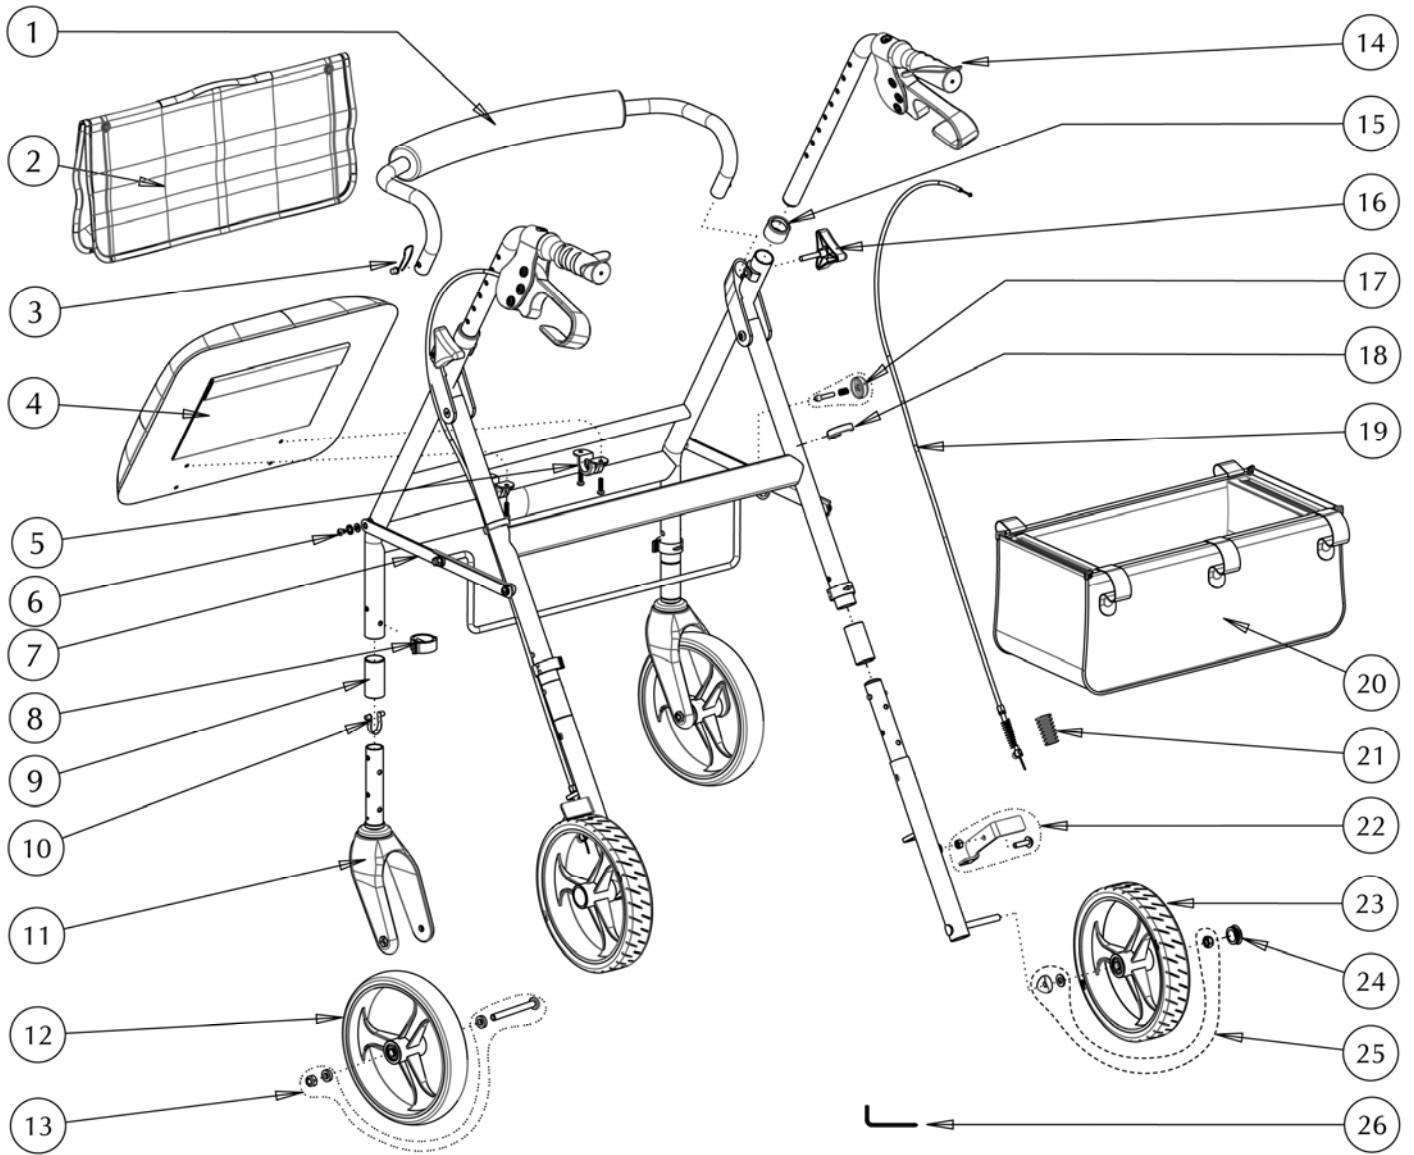

700-959 (PACIFIC BLUE) HUGO ROLLATOR 5.0

700-959 (PACIFIC BLUE) HUGO ROLLATOR 5.0

| Item # | AMG Part # | Item Description | Qty Per Unit | Sold by | UOM |
|--------|------------------|--|--------------|---------|-----|
| 1. | B01-206BK | Curved Backrest Assembly (Curved Black Tube & 19mm, Foam, 2 Push-Buttons & 2 Springs) | 1 | 1 | EA |
| 2. | A01-484 | Hugo "Elite" Saddle Bag, Black | 1 | 1 | EA |
| 3. | B01-811 | Push-Button & Spring | 2 | 1 | ST |
| 4. | B01-270 | Vinyl Seat Cushion (14" x 12") with Hardware (2 Brackets, 2 Screws M5x15 & 4 Washers) | 1 | 1 | EA |
| 5. | B01-816 | Hardware for Seat (Bracket, 2 Screws M5x15mm & 2 Washers) | 2 | 1 | ST |
| 6. | B01-824 | Hardware for Folding Mechanism (4 Screws M5x6mm, 4 Steel Washers & 2 white Washers) | 1 | 1 | ST |
| 7. | B01-085N | Folding Mechanism Complete with Locking System for Hugo | 1 | 1 | ST |
| 8. | A01-241 | E-Clip, Black – 4 ea / set | 1 | 1 | ST |
| 9. | A01-510PB | Extension Tubing, Pacific Blue (& 25.4 x 50mm) – 4 ea / set | 1 | 1 | ST |
| 10. | A01-260 | Push-Buttons(dia.5.8mm) with Spring Assembly - 2ea / set | 4 | 1 | ST |
| 11. | B01-124N | Front Fork Assy for Hugo (Plastic Fork & Aluminum Housing with Slotted Spring Pin) | 2 | 1 | EA |
| 12. | B01-146 | 8"x1.4" Hugo Front Wheel (PU Tire, 3 Spokes Hub, Bushing & 2 Bearings) | 2 | 1 | EA |
| 13. | B01-832 | Hardware for 8" Front Wheel (Bolt M8x78.5mm, 2 Washers & Nut) | 2 | 1 | ST |
| 14. | B01-024L | Left Handle Bar with Brake Handle Assy (Handle Bar, Brake Handle with Housing & Hardware, Left Ortho-handle Grip & End Plug) | 1 | 1 | EA |
| | B01-024R | Right Handle Bar with Brake Handle Assy (Handle Bar, Brake Handle with Housing & Hardware, Right Ortho-handle Grip & End Plug) | 1 | 1 | EA |
| 15. | A01-206 | Anti-Rattle, Plastic | 2 | 1 | EA |
| 16. | A01-415 | Triangular Knob, M6x30mm | 2 | 1 | EA |
| 17. | B01-090 | Locking Subassembly for Folding Mechanism (Button, Spring & Pin) | 1 | 1 | ST |
| 18. | A01-243 | Cable-Clip, Black – 2 ea / set | 1 | 1 | ST |
| 19. | B01-157 | Brake Cable & Sleeve Assembly (Cable, Sleeve 860mm, Adjustment Screw, Spring, Spring Sleeve, Cable Stopper with Screw M5x6mm & Fishtail Stopper) | 2 | 1 | ST |
| 20. | A01-483 | Hugo under Seat Basket (420x225x145mm), Black | 1 | 1 | EA |
| 21. | A01-419 | Spring Sleeve, Black | 2 | 1 | EA |
| 22. | B01-159 | Bottom Brake Assembly, L&R (2 Bolts M6x22mm, Left&Right Brake Pad & 2 Hex Nuts) | 1 | 1 | ST |
| 23. | B01-147X | 8"x1.5" Hugo Rear Wide Wheel (PU Flat Tire, 3 Spokes Hub, Bushing & 2 Bearings) | 2 | 1 | EA |
| 24. | A01-453 | Hub Cap for Wheel | 2 | 1 | EA |
| 25. | B01-845 | Hardware for Rear Wheel (Locknut M8, Curved Washer & Steel Washer) | 2 | 1 | ST |
| 26. | A01-705 | #4mm Allen Key | 1 | 1 | EA |