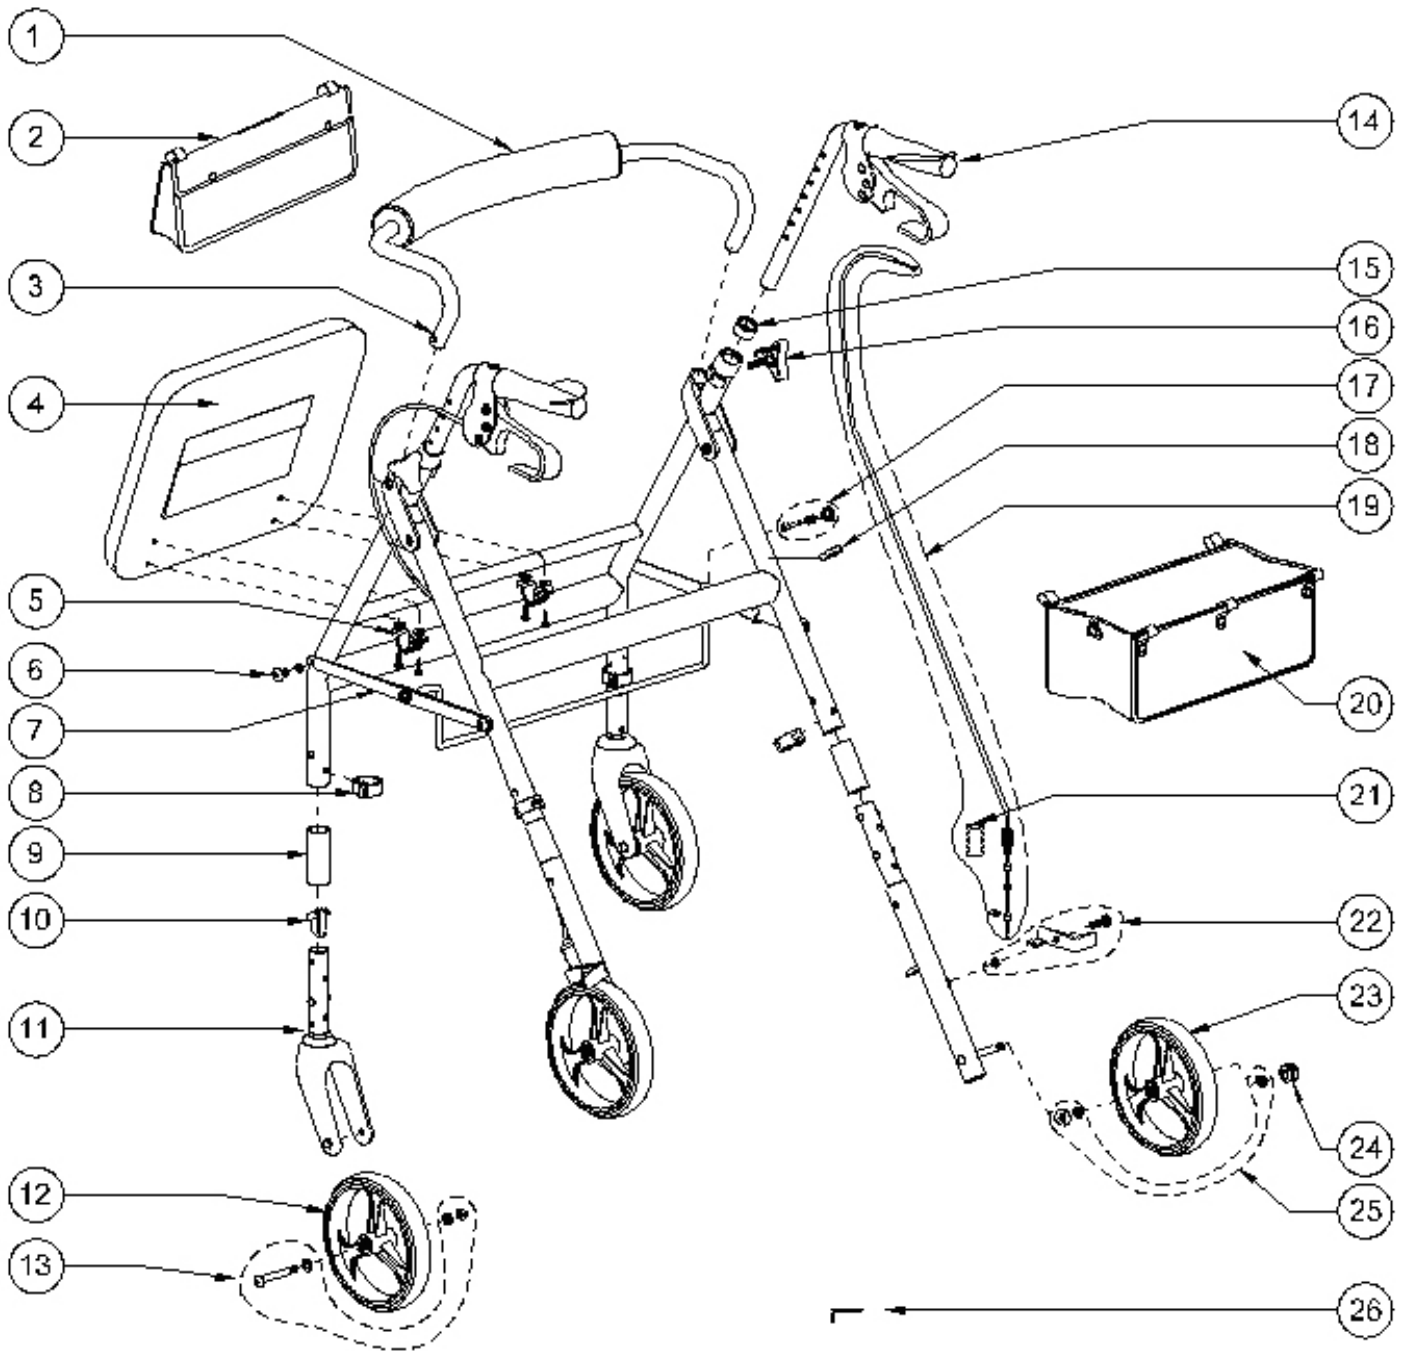

700-961 (GARNET RED) HUGO Elite ROLLATOR

700-961 (GARNET RED) HUGO Elite ROLLATOR

Item #	AMG Part #	Item Description	Qty Per Unit	Sold by	UOM
1.	B01-206BK	Curved Backrest Assembly (Curved Black Tube & 19mm, Foam, 2 Push-Buttons & 2 Springs)	1	1	EA
2.	A01-484	Hugo "Elite" Saddle Bag, Black	1	1	EA
3.	B01-811	Push-Button & Spring	2	1	ST
4.	B01-270	Vinyl Seat Cushion (14" x 12") with Hardware (2 Brackets, 2 Screws M5x15 & 4 Washers)	1	1	EA
5.	B01-816	Hardware for Seat (Bracket, 2 Screws M5x15mm & 2 Washers)	2	1	ST
6.	B01-822	Hardware for Folding Mechanism (4 Screws, 4 Steel Washers & 4 white Washers)	1	1	ST
7.	B01-085	Folding Mechanism Complete with Locking System for Hugo	1	1	ST
8.	A01-241	E-Clip, Black – 4 ea / set	1	1	ST
9.	A01-510GR	Extension Tubing, Garnet-Red (& 25.4 x 50mm) – 4 ea / set	1	1	ST
10.	A01-260	Push-Buttons(dia.5.8mm) with Spring Assembly - 2ea / set	4	1	ST
11.	B01-124N	Front Fork Assy for Hugo (Plastic Fork & Aluminum Housing with Slotted Spring Pin)	2	1	EA
12.	B01-146	8"x1.4" Hugo Front Wheel (PU Tire, 3 Spokes Hub, Bushing & 2 Bearings)	2	1	EA
13.	B01-832	Hardware for 8" Front Wheel (Bolt M8x78.5mm, 2 Washers & Nut)	2	1	ST
14.	B01-024L	Left Handle Bar with Brake Handle Assy (Handle Bar, Brake Handle with Housing & Hardware, Left Ortho-handle Grip & End Plug)	1	1	EA
	B01-024R	Right Handle Bar with Brake Handle Assy (Handle Bar, Brake Handle with Housing & Hardware, Right Ortho-handle Grip & End Plug)	1	1	EA
15.	A01-206	Anti-Rattle, Plastic	2	1	EA
16.	A01-415	Triangular Knob, M6x30mm	2	1	EA
17.	B01-090	Locking Subassembly for Folding Mechanism (Button, Spring & Pin)	1	1	ST
18.	A01-243	Cable-Clip, Black – 2 ea / set	1	1	ST
19.	B01-157	Brake Cable & Sleeve Assembly (Cable, Sleeve 860mm, Adjustment Screw, Spring, Spring Sleeve, Cable Stopper with Screw M5x6mm & Fishtail Stopper)	2	1	ST
20.	A01-483	Hugo under Seat Basket (420x225x145mm), Black	1	1	EA
21.	A01-419	Spring Sleeve, Black	2	1	EA
22.	B01-159	Bottom Brake Assembly, L&R (2 Bolts M6x22mm, Left&Right Brake Pad & 2 Hex Nuts)	1	1	ST
23.	B01-147	8"x1.4" Hugo Rear Wheel (PU Tire, 3 Spokes Hub, Bushing & 2 Bearings)	2	1	EA
24.	A01-453	Hub Cap for Wheel	2	1	EA
25.	B01-845	Hardware for Rear Wheel (Locknut M8, Curved Washer & Steel Washer)	2	1	ST
26.	A01-705	Allen Key #4mm	1	1	EA