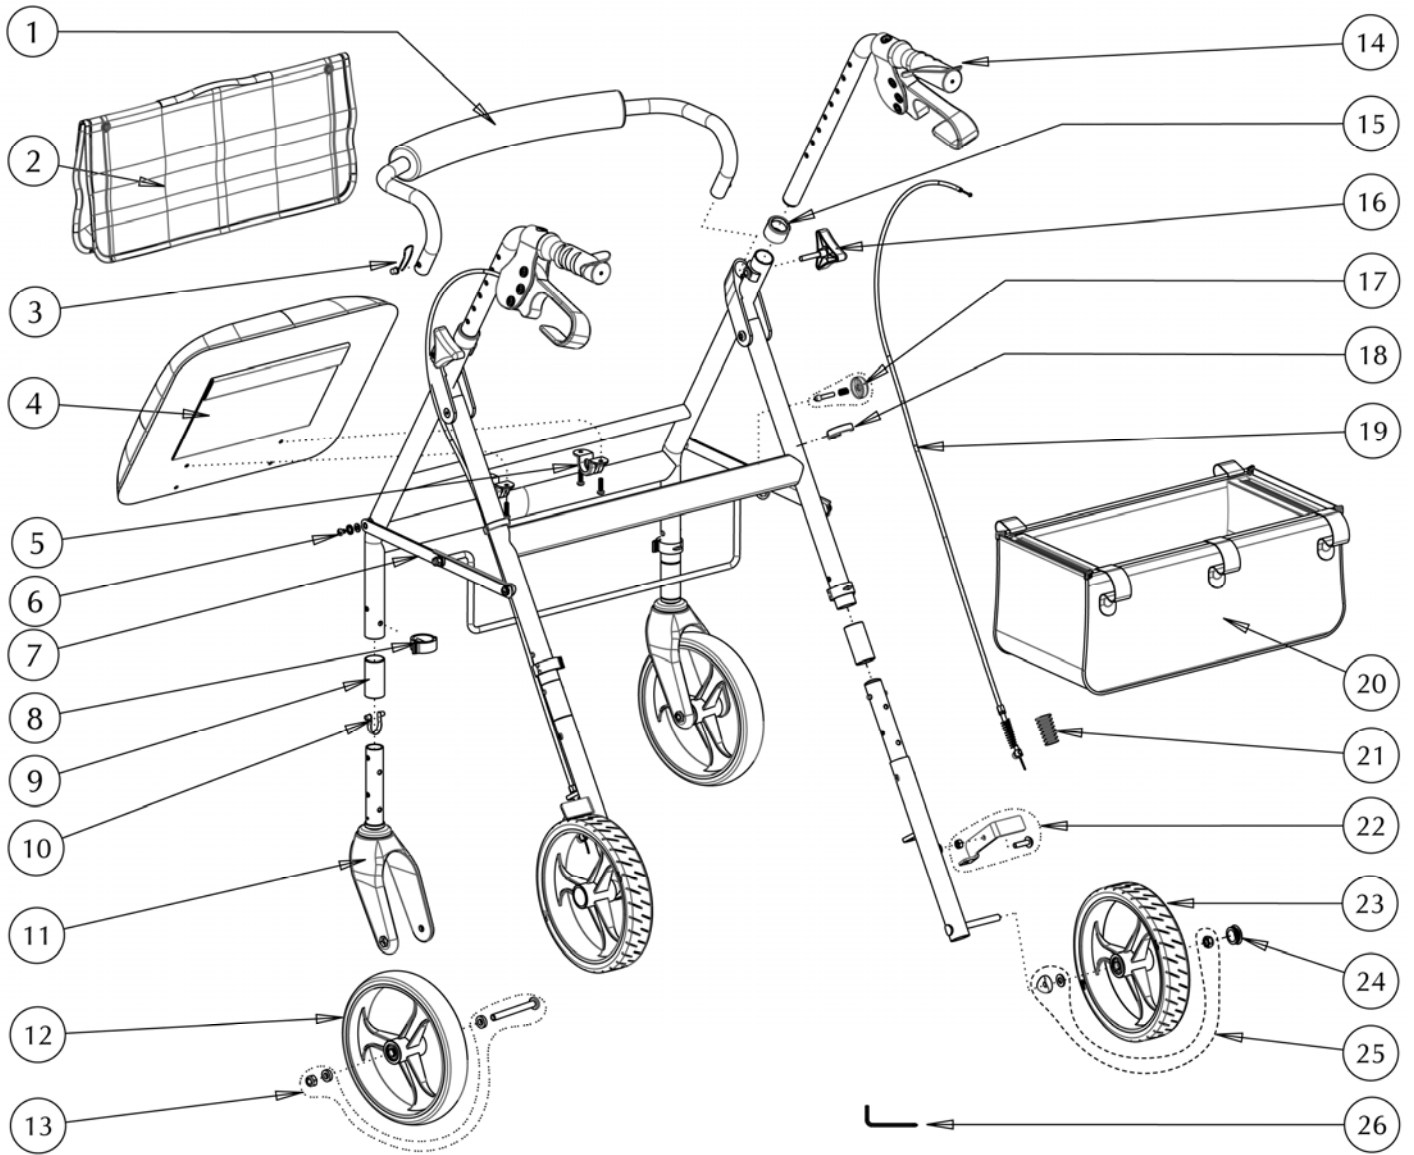

## 700-961 (GARNET-RED) HUGO ROLLATOR 5.0

Item #	AMG Part #	Item Description	Qty Per Unit	Sold by	UOM
1.	<b>B01-206BK</b>	Curved Backrest Assembly (Curved Black Tube & 19mm, Foam, 2 Push-Buttons & 2 Springs)	1	1	EA
2.	<b>A01-484</b>	Hugo "Elite" Saddle Bag, Black	1	1	EA
3.	<b>B01-811</b>	Push-Button & Spring	2	1	ST
4.	<b>B01-270</b>	Vinyl Seat Cushion (14" x 12") with Hardware (2 Brackets, 2 Screws M5x15 & 4 Washers)	1	1	EA
5.	<b>B01-816</b>	Hardware for Seat (Bracket, 2 Screws M5x15mm & 2 Washers)	2	1	ST
6.	<b>B01-824</b>	Hardware for Folding Mechanism (4 Screws M5x6mm, 4 Steel Washers & 2 white Washers)	1	1	ST
7.	<b>B01-085N</b>	Folding Mechanism Complete with Locking System for Hugo	1	1	ST
8.	<b>A01-241</b>	E-Clip, Black – 4 ea / set	1	1	ST
9.	<b>A01-510GR</b>	Extension Tubing, Garnet-Red (& 25.4 x 50mm) – 4 ea / set	1	1	ST
10.	<b>A01-260</b>	Push-Buttons(dia.5.8mm) with Spring Assembly - 2ea / set	4	1	ST
11.	<b>B01-124N</b>	Front Fork Assy for Hugo (Plastic Fork & Aluminum Housing with Slotted Spring Pin)	2	1	EA
12.	<b>B01-146</b>	8"x1.4" Hugo Front Wheel (PU Tire, 3 Spokes Hub, Bushing & 2 Bearings)	2	1	EA
13.	<b>B01-832</b>	Hardware for 8" Front Wheel (Bolt M8x78.5mm, 2 Washers & Nut)	2	1	ST
14.	<b>B01-024L</b>	Left Handle Bar with Brake Handle Assy (Handle Bar, Brake Handle with Housing & Hardware, Left Ortho-handle Grip & End Plug)	1	1	EA
	<b>B01-024R</b>	Right Handle Bar with Brake Handle Assy (Handle Bar, Brake Handle with Housing & Hardware, Right Ortho-handle Grip & End Plug)	1	1	EA
15.	<b>A01-206</b>	Anti-Rattle, Plastic	2	1	EA
16.	<b>A01-415</b>	Triangular Knob, M6x30mm	2	1	EA
17.	<b>B01-090</b>	Locking Subassembly for Folding Mechanism (Button, Spring & Pin)	1	1	ST
18.	<b>A01-243</b>	Cable-Clip, Black – 2 ea / set	1	1	ST
19.	<b>B01-157</b>	Brake Cable & Sleeve Assembly (Cable, Sleeve 860mm, Adjustment Screw, Spring, Spring Sleeve, Cable Stopper with Screw M5x6mm & Fishtail Stopper)	2	1	ST
20.	<b>A01-483</b>	Hugo under Seat Basket (420x225x145mm), Black	1	1	EA
21.	<b>A01-419</b>	Spring Sleeve, Black	2	1	EA
22.	<b>B01-159</b>	Bottom Brake Assembly, L&R (2 Bolts M6x22mm, Left&Right Brake Pad & 2 Hex Nuts)	1	1	ST
23.	<b>B01-147X</b>	8"x1.5" Hugo Rear Wide Wheel (PU Flat Tire, 3 Spokes Hub, Bushing & 2 Bearings)	2	1	EA
24.	<b>A01-453</b>	Hub Cap for Wheel	2	1	EA
25.	<b>B01-845</b>	Hardware for Rear Wheel (Locknut M8, Curved Washer & Steel Washer)	2	1	ST
26.	<b>A01-705</b>	#4mm Allen Key	1	1	EA