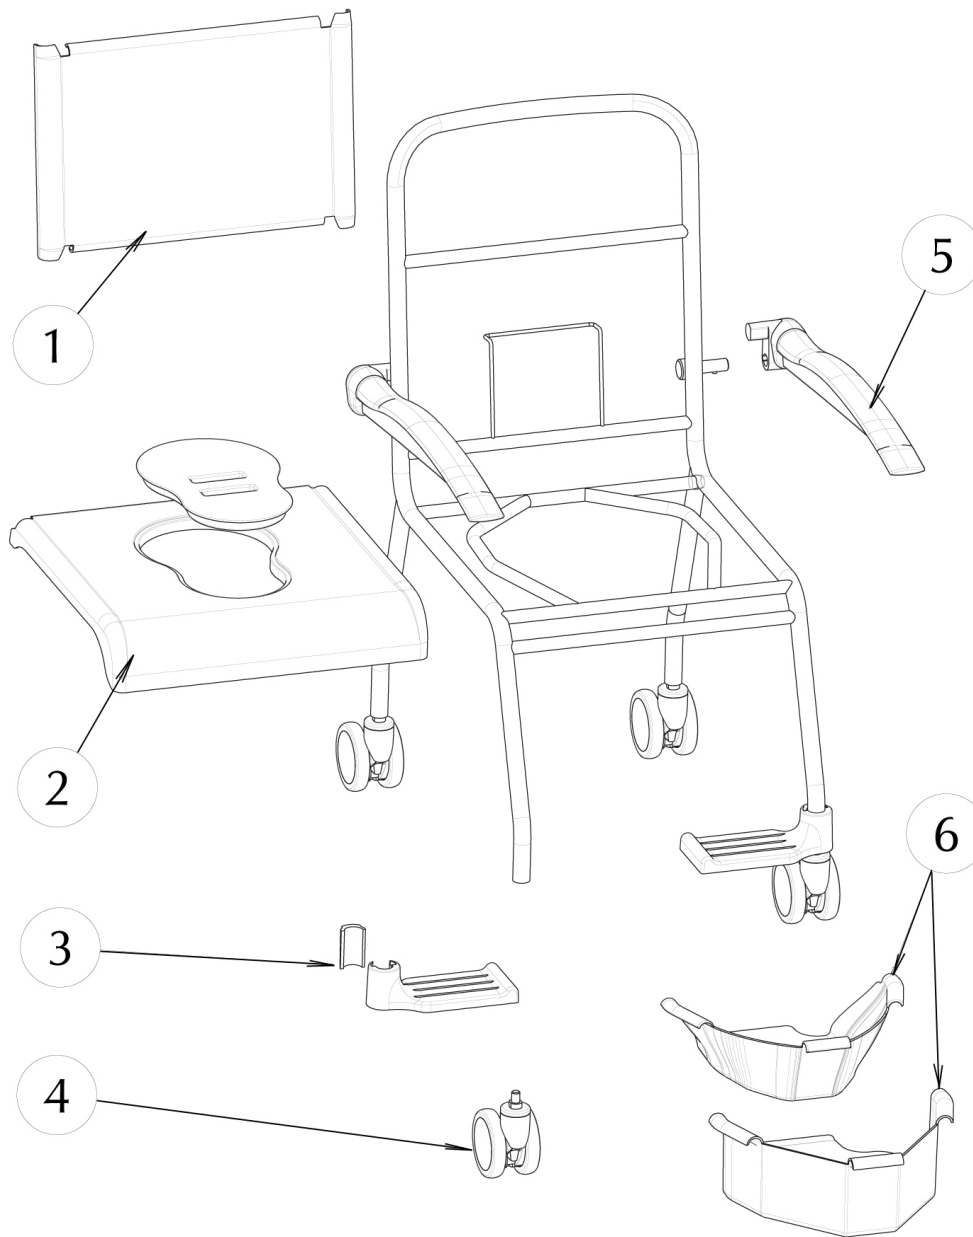

## 770-302 CLINELL COMMODE

Item #	AMG Part #	Item Description	Qty Per Unit	Pkg Qty
1.	<b>A15-411</b>	Backrest, White Plastic	1 EA	1 EA
2.	<b>B15-401</b>	Seat with Lid, White Plastic	1 ST	1 ST
3.	<b>B15-351</b>	Footrest Left & Right, Grey Plastic	1 PR	1 PR
4.	<b>B15-101</b>	Caster with Locking System, Grey Plastic ( 4 ea / set)	1 ST	1 ST
5.	<b>B15-251L</b>	Armrest Left, White Plastic	1 EA	1 EA
5.	<b>B15-251R</b>	Armrest Right, White Plastic	1 EA	1 EA
6.	<b>B15-501</b>	Reusable and Disposable Bedpan Support, White Plastic	1 ST	1 ST