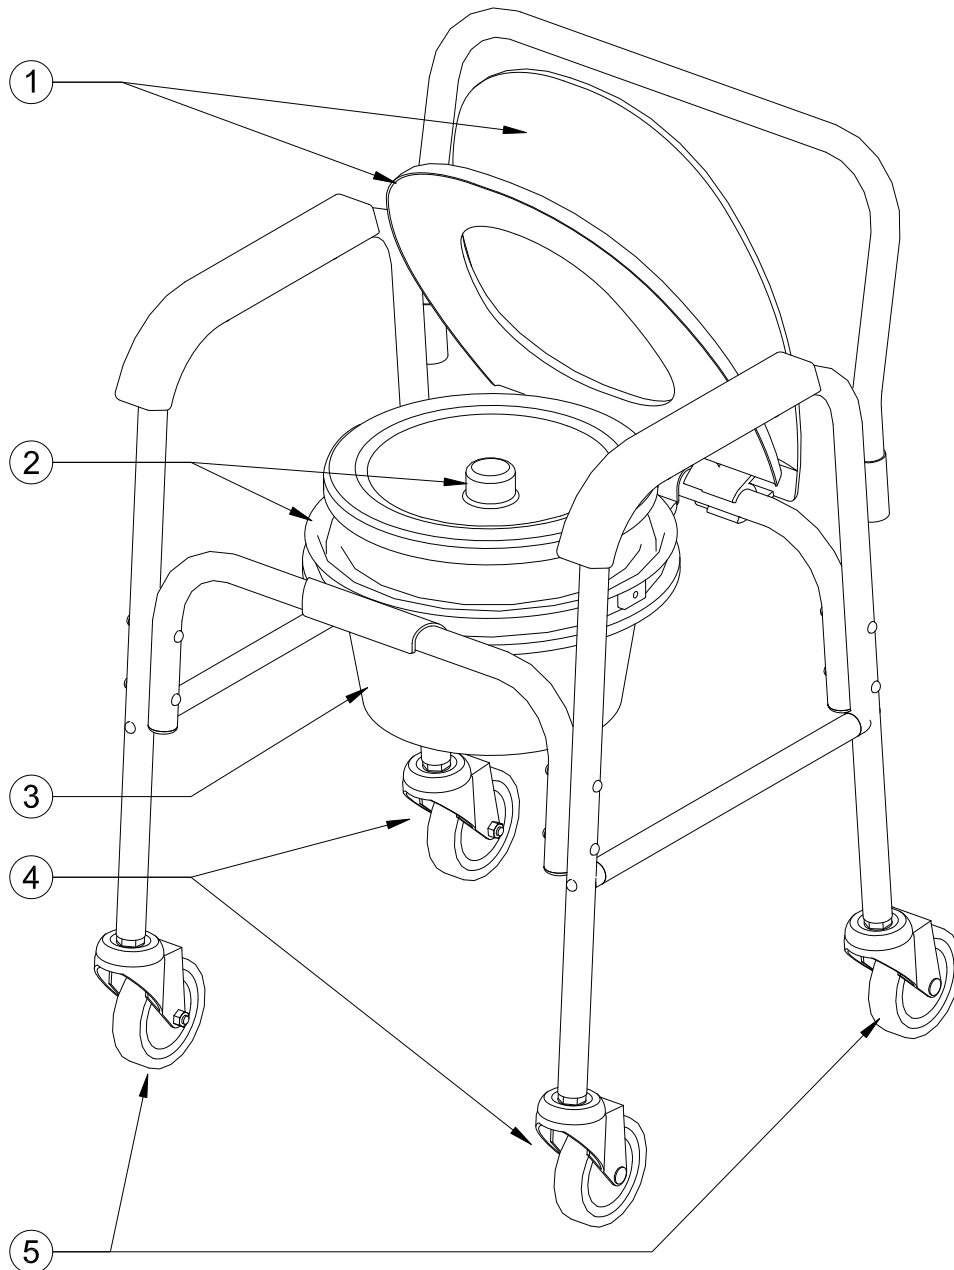

770-344 DELUXE COMMODE

Item #	AMG Part #	Item Description	Qty Per Unit	Pkg Qty
1.	770-920	Deluxe Toilet Seat and Cover – Large (Fits 770-314 / 330 / 344)	1 ST	1 ST
2.	770-967	Replacement Commode Pail, Splash Guard And Cover, 6 L	1 ST	1 ST
3.	770-955	Splash Guard for 770-314 / 330 / 344	1 EA	1 EA
4.	B03-103	3" Rubber Caster with Threaded Stem ½"x12mm, Zinc Plated Housing	2 EA	1 EA
5.	B03-104	3" Rubber Locking Caster with Threaded Stem ½"x12mm, Zinc Plated Housing	2 EA	1 EA