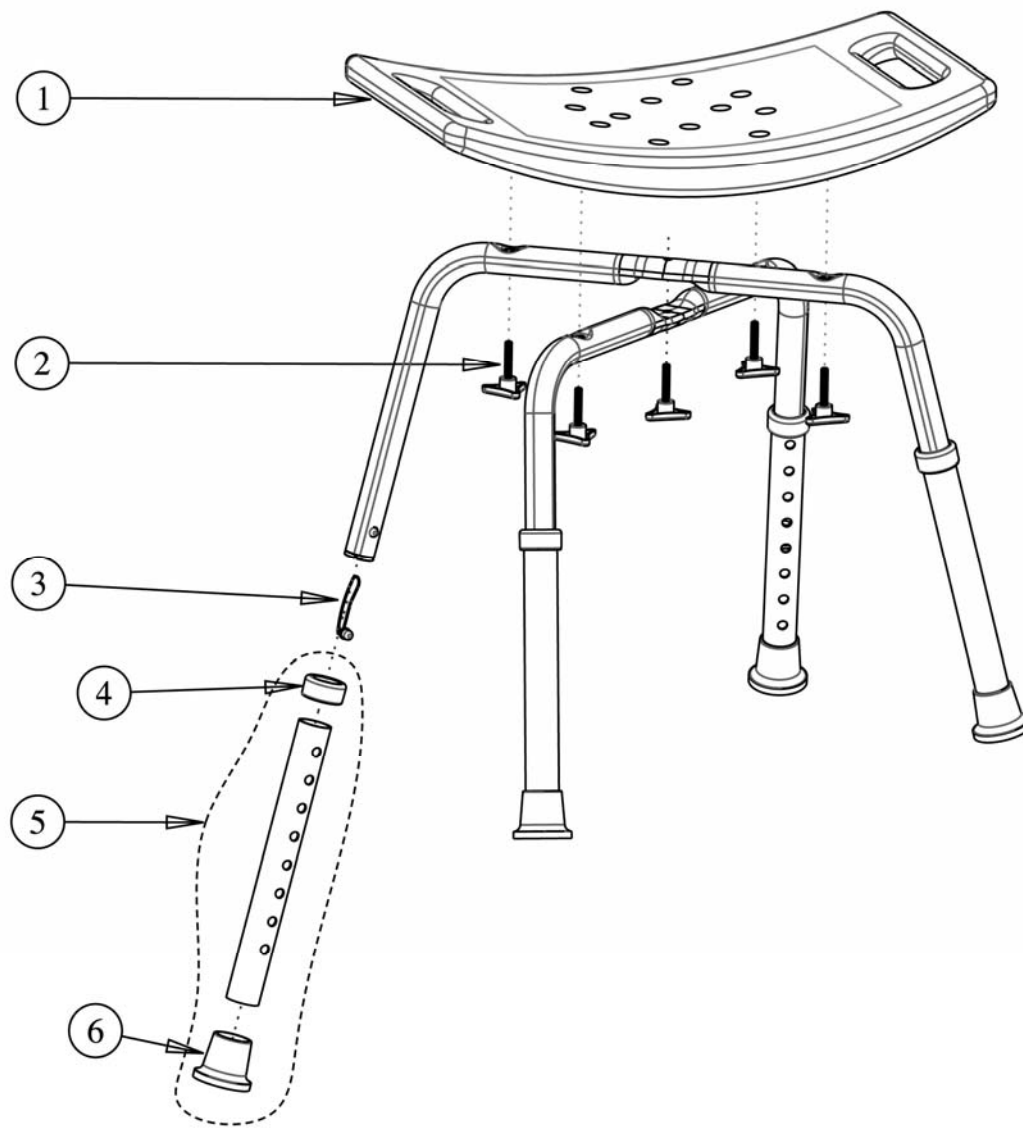

770-507 AQUASENSE ADJUSTABLE BATH BENCH - YELLOW

Item #	AMG Part #	Item Description	Qty Per Unit	Sold by	UOM
1.	A11-403	Seat, Blow-Molded Plastic, Yellow (505x305x35mm)	1	1	EA
2.	B11-823	Hardware Set, Yellow (5 Triangular Knobs M6x34mm)	1	1	ST
3.	B11-811	Push Button dia:8mm & Spring - 4ea / set	1	1	ST
4.	A11-213	Anti-Rattle for dia:28.6mm, Yellow - 4 ea / set	1	1	ST
5.	B11-013	Extension Leg, Yellow (Aluminum Tube dia:28.6x250mm, Anti-Rattle & Rubber Tip) - 4 ea / set	1	1	ST
6.	A11-483	Rubber Tip for dia:28.6mm, Yellow - 4 ea / set	1	1	ST
Not Shown	B11-851	Hardware Set for Bath Bench w/out Back (5 Cross-Cup Screws M6x34mm, 5 Curved Washers) - Accessory	1	1	ST